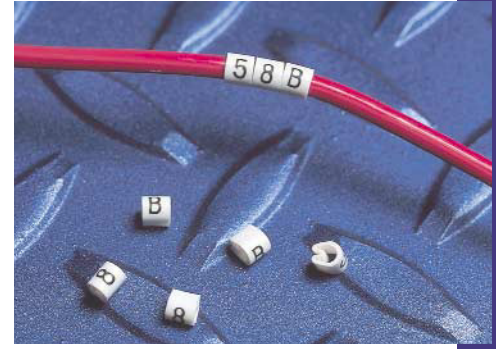

Pre-Marked Wire and Cable Markers

Z-Type Markers

Pre-Marked

Z-Type markers have a gusseted design that allows each marker to fit firmly over a wide range of cable diameters. Markers either come on reels or in loose packs. Applicator tools are also available to ease manual installation.

*Marks A-Z, 0-9, +, -, /, phase, ground, and blank. *Z-Markers come on reels in White and Yellow. Z-Markers also come in loose packs in White or in Color coded number (0-9 only) **

Applicator Tool & Selection Box

Ordering Information

1. Selections are based on the diameter of the wire. Use the order code tables to select the product order code. Order codes are determined by the color (standard colors are white and yellow), wire size, character printed on each marker (a single number, letter, or symbol is printed on a single marker), and the arrangement of the markers (markers come packed loose in boxes or stranded together on a spool). Entire quantity will contain the same number, letter, and character chosen.
2. An applicator tool is available for Size 5 (0.059 - 0.079) to assist in installation of small markers.
3. An 18 compartment selection box is also available for loose markers.
4. Color-coding is also available for markers 0-9. Colors correspond to the number printed on each marker. 0 = Black, 1 = Brown, 2 = Red, 3 = Orange, 4 = Yellow, 5 = Green, 6 = Blue, 7 = Violet, 8 = Gray, 9 = White
5. Example: If you have determined that your wire diameter is 0.080 inches, you need the number 5 printed on each marker, the marker color is to be white, and you want your markers arranged on a spool, your part number would be: 05813905
6. Check with your Tyco Electronics representative for delivery information.