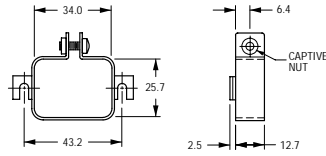

# CORD RETAINING CLAMP prevents loosening or accidental removal of plug

**0888.0019**  
For rewirable plug mate 4795.0000

**0888.0020**  
For medical cordsets 0888.0222

**0888.0021**