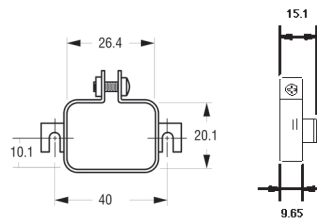

# CORD RETAINING CLAMP prevents loosening or accidental removal of plug

**0888.0019**  
For rewirable plug mate 4795.0000

**0888.0020**  
For medical cordsets 0888.0222

**0888.0021**