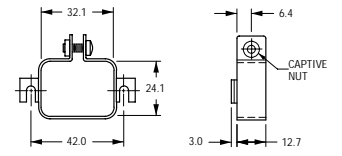

# CORD RETAINING CLAMP prevents loosening or accidental removal of plug

**0888.0019**  
For rewirable plug mate 4795.0000

**0888.0020**  
For medical cordsets 0888.0222

**0888.0021**