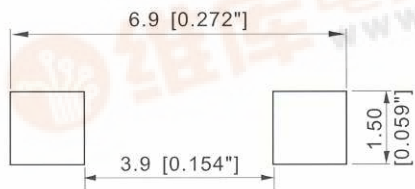

2033-24

捷多邦, 专业PCB打样工厂, 24小时加急