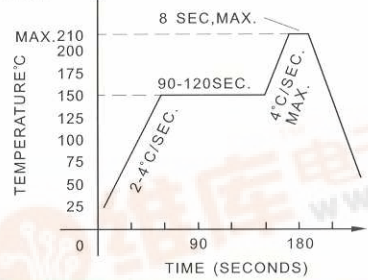

Recommended Reflow Soldering Profile.

Axial Flat Top LEDs

Part Number	Raw Material	Wave Length λ D(nm)	Emitting color	Lens Type	Vf(V) Typ	Iv(mcd) Typ	Viewing angle $2\theta_{1/2}(\circ)$
					At 20mA		
RF-RS2033TS-(21-24)E	GaAlAs	645	Red	Water Clear	1.8	15	135
RF-RU2033TP-(21-24)E	AlGaInP	630	Red	Water Clear	2.0	35	135
RF-OU2033TP-(21-24)E	AlGaInP	620	Orange	Water Clear	2.0	45	135
RF-YU2033TP-(21-24)E	AlGaInP	587	Yellow	Water Clear	2.0	45	135
RF-YG2033TP-(21-24)E	GaP	570	Yellow Green	Water Clear	2.3	12	135
RF-GP2033TP-(21-24)E	AllnGaIn	525	Green	Water Clear	3.3	120	135
RF-BN2033TP-(21-24)E	AllnGaIn	470	Blue	Water Clear	3.3	36	135
RF-WN2033TP-(21-24)E	AllnGaIn		White	diffused	3.3	80	135