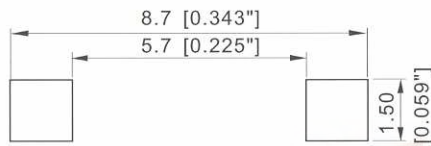

2033-22

2033-23