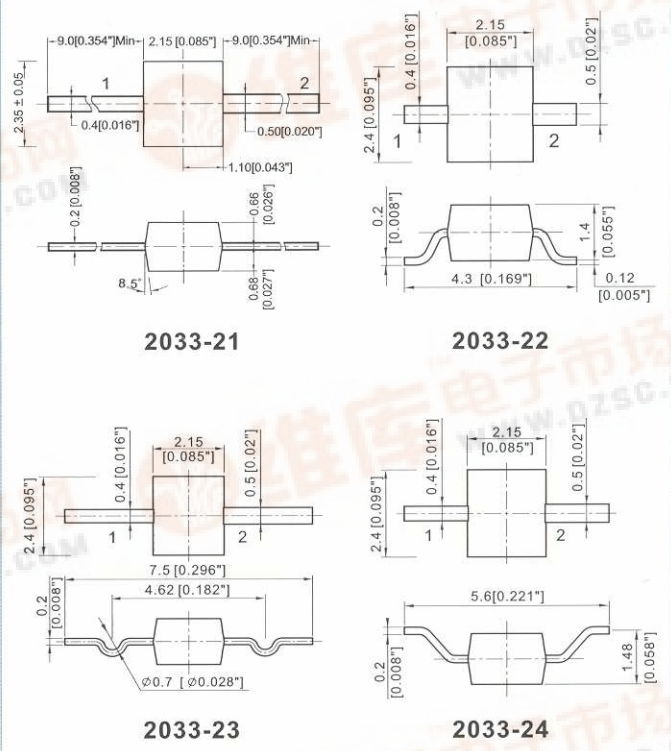

## Recommended Soldering Pattern For Reflow Soldering

2033-22

2033-23

2033-24

捷多邦, 专业PCB打样工厂, 24小时加急

## Package Outline Drawing

NOTES 1. All dimensions are in millimeters (inches);  
 2. Tolerances are  $\pm 0.1$  mm (0.004inch) unless otherwise noted;  
 3. Resin color: water clear.