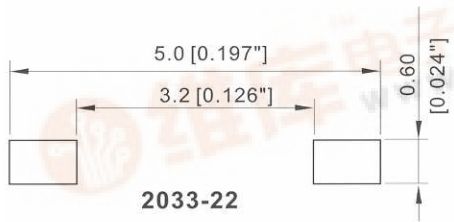

Recommended Soldering Pattern For Reflow Soldering