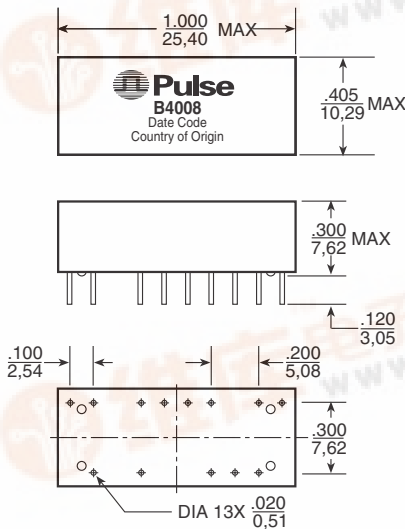

Mechanicals

B4008

Weight.....2.8 grams
Tube.....20/tube

Dimensions: Inches
mm

Unless otherwise specified, all tolerances are ± .010 / 0.25