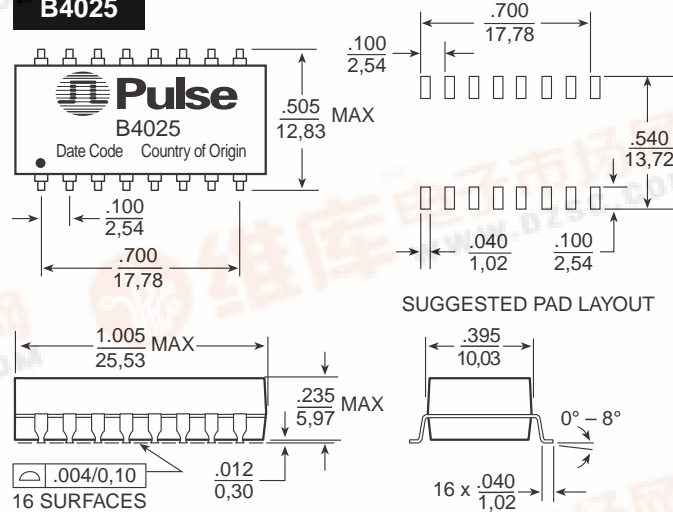

VDSL TRANSFORMERS

For Use with Broadcom® BCM 6010/6020

-  Supports speeds up to 25.92 Mbps
-  Provides two-wire to four-wire conversion
-  Surface mount or through hole package

Electrical Specifications @ 25°C — Operating Temperature 0°C to 70°C

NOTE: Common Mode Chokes to reduce common mode ingress from AM Broadcast or HAM Radios are available. See data sheet B912 for parts B4001 and B4003.

Surge Voltage Capability: Metallic: 800 Vpeak 10/560 μsec. Long.: 2400 Vpeak 10/700 μsec.

Surge over the Extended Temperature Range: Insertion Loss can increase to 1 dB. Return Loss can drop to 7 dB from 138 kHz to 300 kHz, and 12 dB from 300 kHz to 1 MHz.

Mechanicals

B4008

Weight.....2.8 grams
Tube.....20/tube

Dimensions: Inches
mm

Unless otherwise specified, all tolerances are ± .010 / 0.25

B4025

Schematics

B4008

B4025

For More Information :

UNITED STATES (Worldwide)