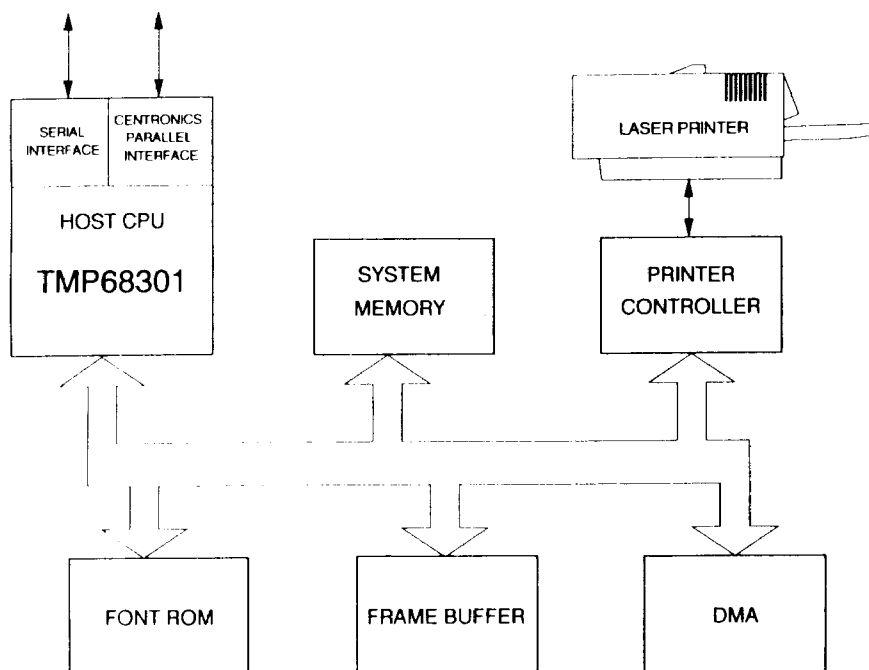

GENERAL DESCRIPTION

Toshiba's TMP68301 is a single-chip, integrated controller utilizing the CMOS 68HC000 microprocessor as the core processor. Standard peripherals circuits required by the 68HC000 are built into the TMP68301. Built-in circuits include 3 serial interfaces, a parallel interface, 3 timers, an interrupt controller and an address decoder.

The TMP68301 has two operating modes. The first is the normal operation mode in which the full functionality of the chip is available. The

second mode is the emulation mode. In the emulation mode, the 68HC000 core does not operate and the built-in peripheral devices are operated by external bus signals.

The TMP68301 can be used where low-power operation or high-performance or low-cost are required. The TMP68301 is usable for a wide variety of applications, such as dot matrix and laser printers, hand-held data terminals and embedded controllers.

TYPICAL TMP68301 APPLICATION

TMP68301 Laser Printer System

For further information, please contact:

Amar Dhillon or Scott Thomas
TOSHIBA AMERICA ELECTRONIC COMPONENTS, INC.
9775 Toledo Way, Irvine, CA 92718
(714) 455-2000
or, your local salesperson at:
REGIONAL SALES OFFICES

NORTHWEST REGION
Sunnyvale, CA (408) 737-9844

CENTRAL REGION
Deerfield, IL (708) 945-1500

EASTERN REGION
Burlington, MA (617) 272-4352

SOUTHWEST REGION
Tustin, CA (714) 259-0368

SOUTHCENTRAL REGION
Richardson, TX (214) 480-0470

SOUTHEAST REGION
Norcross, GA (404) 368-0203