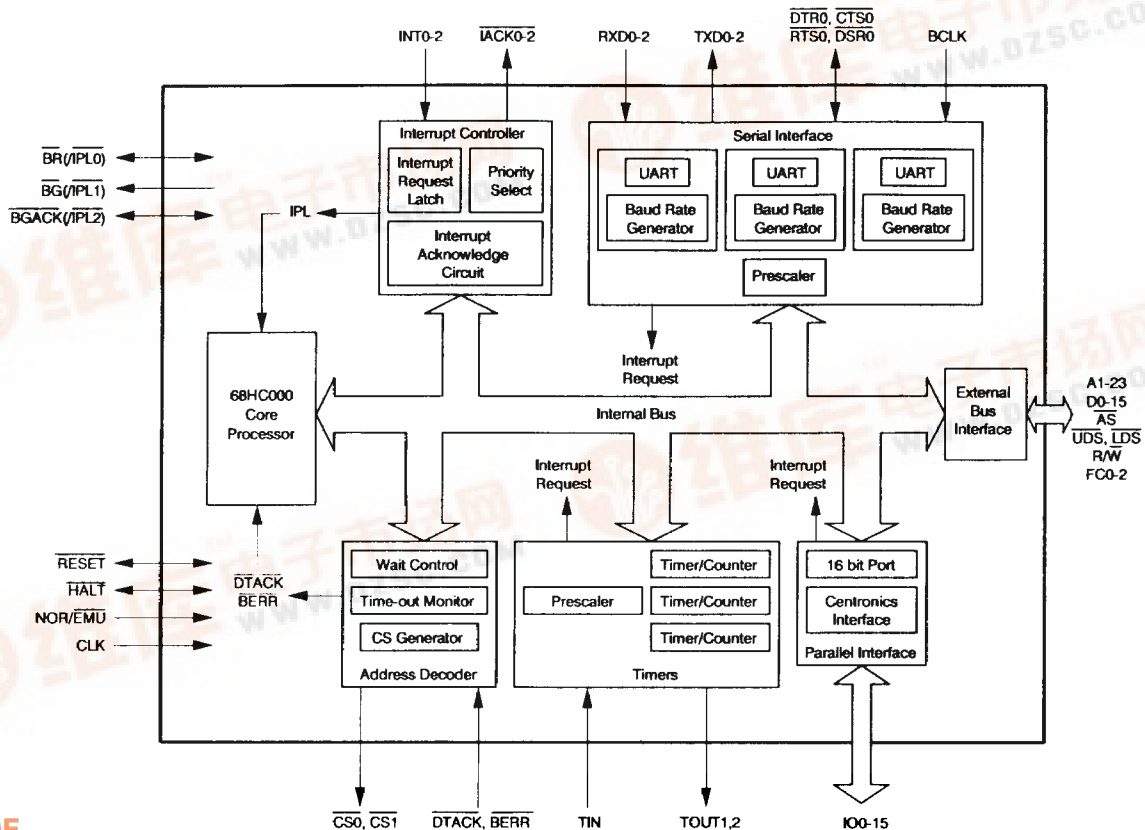

Preliminary

TMP68301 68HC000 Based Integrated Microprocessor

DISTINCTIVE CHARACTERISTICS

- 68HC000 Core based microprocessor.
- 3 Asynchronous serial ports with baud rate generators with optional modem control.
- 16 bit parallel interface with optional Centronics interface port.
- 3 Timer channels, 16 bits each with an 8 bit prescaler.
- Built-in interrupt controller, 3 external and 7 internal channels with auto interrupt vector generation.
- Sophisticated address decoder, includes relocatable chip select generation for internal registers and external chip selects.
- Automatic DTACK generation with 0 to 7 wait states and programmable BERR generation.

BLOCK DIAGRAM

GENERAL DESCRIPTION

Toshiba's TMP68301 is a single-chip, integrated controller utilizing the CMOS 68HC000 microprocessor as the core processor. Standard peripherals circuits required by the 68HC000 are built into the TMP68301. Built-in circuits include 3 serial interfaces, a parallel interface, 3 timers, an interrupt controller and an address decoder.

The TMP68301 has two operating modes. The first is the normal operation mode in which the full functionality of the chip is available. The

second mode is the emulation mode. In the emulation mode, the 68HC000 core does not operate and the built-in peripheral devices are operated by external bus signals.

The TMP68301 can be used where low-power operation or high-performance or low-cost are required. The TMP68301 is usable for a wide variety of applications, such as dot matrix and laser printers, hand-held data terminals and embedded controllers.