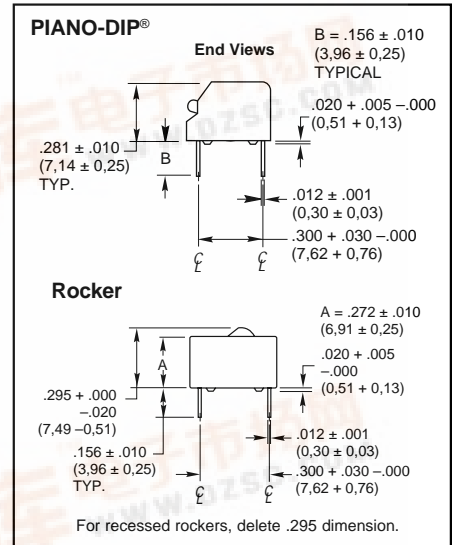

**SERIES 76
SPST Rocker**

FEATURES

- Raised and Recessed, Rocker and PIANO-DIP® Styles
- Sealed Base Standard
- Spring and Ball Contact
- Top Tape Seal Option

DIMENSIONS In inches (and millimeters)

CIRCUITRY

ORDERING INFORMATION

76RSB04S

Series
Switch Style: SB = Raised Rocker
RSB = Recessed Rocker
PSB = Piano-DIP (Up is Off)
PRB = Piano-DIP (Up is On)

Seal*: S = Tape Seal
Blank = No Seal

Number of Positions: 02 through 10, 12

| No. of Pos. | Length (Inches) | Length (Metric) | No./Tube |
|-------------|-----------------|-----------------|----------|
| 2 | 0.280" | 7,1 mm | 35 |
| 3 | 0.380" | 9,7 mm | 27 |
| 4 | 0.480" | 12,2 mm | 21 |
| 5 | 0.580" | 14,7 mm | 18 |
| 6 | 0.680" | 17,3 mm | 15 |
| 7 | 0.780" | 19,8 mm | 13 |
| 8 | 0.880" | 22,4 mm | 12 |
| 9 | 0.980" | 24,9 mm | 10 |
| 10 | 1.080" | 27,4 mm | 9 |
| 12 | 1.280" | 32,5 mm | 8 |