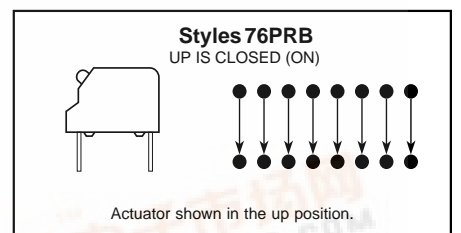

**SERIES 76
SPST Rocker**

FEATURES

- Raised and Recessed, Rocker and PIANO-DIP® Styles
- Sealed Base Standard
- Spring and Ball Contact
- Top Tape Seal Option

DIMENSIONS In inches (and millimeters)

CIRCUITRY

ORDERING INFORMATION

76RSB04S

Series
Switch Style: SB = Raised Rocker
RSB = Recessed Rocker
PSB = Piano-DIP (Up is Off)
PRB = Piano-DIP (Up is On)

Seal*: S = Tape Seal
Blank = No Seal

Number of Positions: 02 through 10, 12