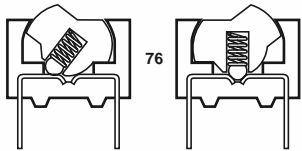

**SERIES 76
SPST Rocker**

FEATURES

- Raised and Recessed, Rocker and PIANO-DIP® Styles
- Sealed Base Standard
- Spring and Ball Contact
- Top Tape Seal Option

DIMENSIONS In inches (and millimeters)

CIRCUITRY

ORDERING INFORMATION

76RSB04S

Series
Switch Style: SB = Raised Rocker
RSB = Recessed Rocker
PSB = Piano-DIP (Up is Off)
PRB = Piano-DIP (Up is On)

Seal*: S = Tape Seal
Blank = No Seal

Number of Positions: 02 through 10, 12

| No. of Pos. | Length (Inches) | Length (Metric) | No./Tube |
|-------------|-----------------|-----------------|----------|
| 2 | 0.280" | 7,1 mm | 35 |
| 3 | 0.380" | 9,7 mm | 27 |
| 4 | 0.480" | 12,2 mm | 21 |
| 5 | 0.580" | 14,7 mm | 18 |
| 6 | 0.680" | 17,3 mm | 15 |
| 7 | 0.780" | 19,8 mm | 13 |
| 8 | 0.880" | 22,4 mm | 12 |
| 9 | 0.980" | 24,9 mm | 10 |
| 10 | 1.080" | 27,4 mm | 9 |
| 12 | 1.280" | 32,5 mm | 8 |