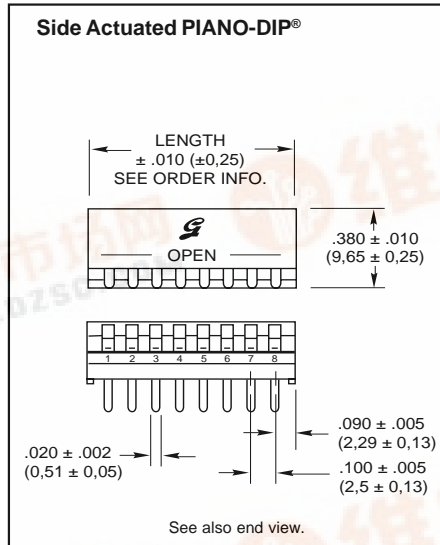

**SERIES 76
SPST Rocker**

FEATURES

- Raised and Recessed, Rocker and PIANO-DIP® Styles
- Sealed Base Standard
- Spring and Ball Contact
- Top Tape Seal Option

DIMENSIONS In inches (and millimeters)

CIRCUITRY

ORDERING INFORMATION

76RSB04S

Series
Switch Style: SB = Raised Rocker
RSB = Recessed Rocker
PSB = Piano-DIP (Up is Off)
PRB = Piano-DIP (Up is On)

Seal*: S = Tape Seal
Blank = No Seal

Number of Positions: 02 through 10, 12

| No. of Pos. | Length (Inches) | Length (Metric) | No./Tube |
|-------------|-----------------|-----------------|----------|
| 2 | 0.280" | 7,1 mm | 35 |
| 3 | 0.380" | 9,7 mm | 27 |
| 4 | 0.480" | 12,2 mm | 21 |
| 5 | 0.580" | 14,7 mm | 18 |
| 6 | 0.680" | 17,3 mm | 15 |
| 7 | 0.780" | 19,8 mm | 13 |
| 8 | 0.880" | 22,4 mm | 12 |
| 9 | 0.980" | 24,9 mm | 10 |
| 10 | 1.080" | 27,4 mm | 9 |
| 12 | 1.280" | 32,5 mm | 8 |