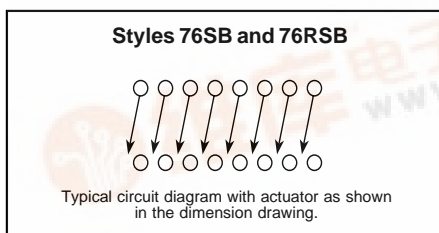

**SERIES 76
SPST Rocker**

FEATURES

- Raised and Recessed, Rocker and PIANO-DIP® Styles
- Sealed Base Standard
- Spring and Ball Contact
- Top Tape Seal Option

DIMENSIONS In inches (and millimeters)

CIRCUITRY

ORDERING INFORMATION

76RSB04S

Series
Switch Style: SB = Raised Rocker
RSB = Recessed Rocker
PSB = Piano-DIP (Up is Off)
PRB = Piano-DIP (Up is On)

Seal*: S = Tape Seal
Blank = No Seal

Number of Positions: 02 through 10, 12