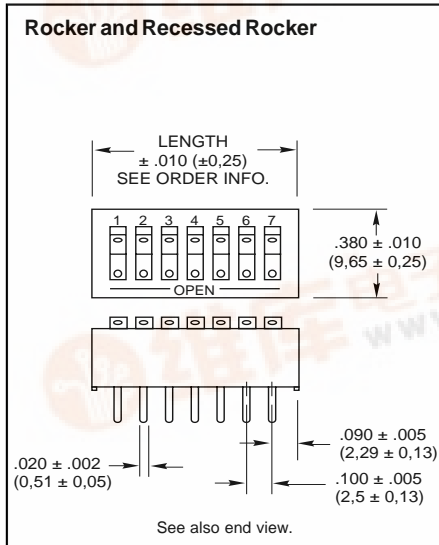

**SERIES 76
SPST Rocker**

FEATURES

- Raised and Recessed, Rocker and PIANO-DIP® Styles
- Sealed Base Standard
- Spring and Ball Contact
- Top Tape Seal Option

DIMENSIONS In inches (and millimeters)

CIRCUITRY

ORDERING INFORMATION

76RSB04S

Series
Switch Style: SB = Raised Rocker
RSB = Recessed Rocker
PSB = Piano-DIP (Up is Off)
PRB = Piano-DIP (Up is On)

Seal*: S = Tape Seal
Blank = No Seal

Number of Positions: 02 through 10, 12

| No. of Pos. | Length (Inches) | Length (Metric) | No./Tube |
|-------------|-----------------|-----------------|----------|
| 2 | 0.280" | 7,1 mm | 35 |
| 3 | 0.380" | 9,7 mm | 27 |
| 4 | 0.480" | 12,2 mm | 21 |
| 5 | 0.580" | 14,7 mm | 18 |
| 6 | 0.680" | 17,3 mm | 15 |
| 7 | 0.780" | 19,8 mm | 13 |
| 8 | 0.880" | 22,4 mm | 12 |
| 9 | 0.980" | 24,9 mm | 10 |
| 10 | 1.080" | 27,4 mm | 9 |
| 12 | 1.280" | 32,5 mm | 8 |