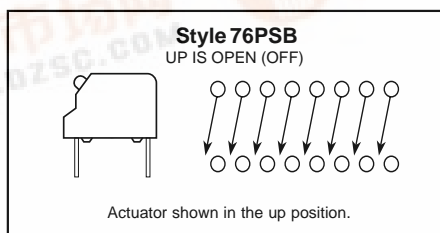

**SERIES 76
SPST Rocker**

FEATURES

- Raised and Recessed, Rocker and PIANO-DIP® Styles
- Sealed Base Standard
- Spring and Ball Contact
- Top Tape Seal Option

DIMENSIONS In inches (and millimeters)

CIRCUITRY

ORDERING INFORMATION

76RSB04S

Series
Switch Style: SB = Raised Rocker
RSB = Recessed Rocker
PSB = Piano-DIP (Up is Off)
PRB = Piano-DIP (Up is On)

Seal*: S = Tape Seal
Blank = No Seal

Number of Positions: 02 through 10, 12