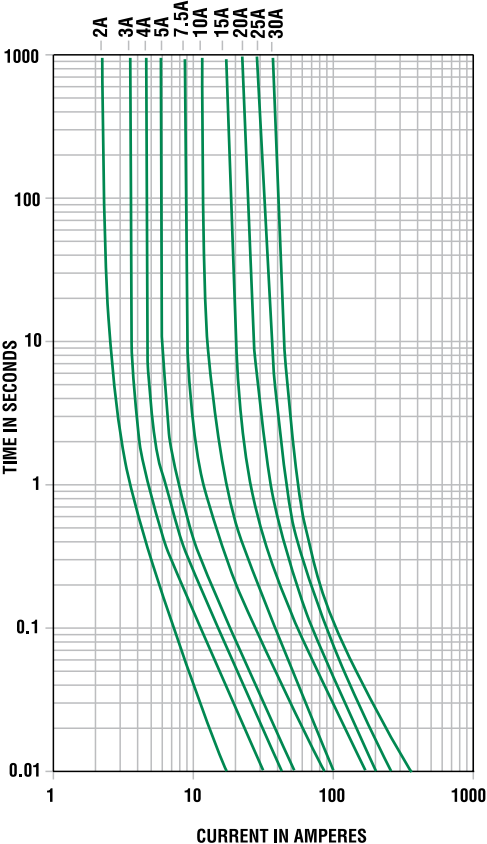

MINI® Blade Fuse Rated 32V

Dimensions in mm / Maße in mm