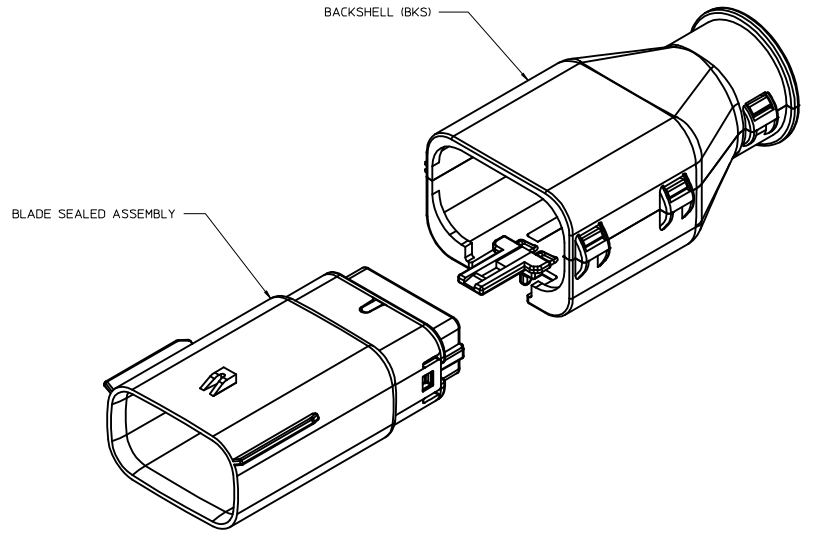

2X3

2X4

2X6

BACKSHELL CUSTOMER MODEL NUMBER LEGEND

- 34950-XXXX
- CUSTOMER MODEL COMPONENTS
 - 0 - BACKSHELL ONLY
 - 1 - BACKSHELL & MX150 HOUSING KEY A ASSEMBLY
 - 2 - BACKSHELL & MX150 HOUSING KEY B ASSEMBLY
 - 3 - BACKSHELL & MX150 HOUSING KEY C ASSEMBLY
 - 4 - BACKSHELL & MX150 HOUSING KEY D ASSEMBLY
 - BACKSHELL FEATURES
 - 1 - WITH RIBS
 - 2 - WITHOUT RIBS
 - MX150 CIRCUIT SIZE 04, 06, 08, 12, 16, 20