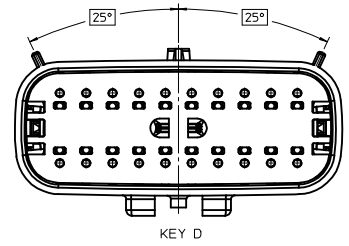

SHEET DESCRIPTION
KEY CONFIGURATIONS CONT.

2X6

2X8

2X10

ENTER DESCRIPTION EC NO: UAU2017-0031 DRAWING NO: 2016/08/16 CHKD: APPR:KDEKOSKI 2016/09/01	QUALITY SYMBOLS ∇=0 ∇=0 ∇=0	GENERAL TOLERANCES (UNLESS SPECIFIED)		DIMENSION STYLE MM ONLY	SCALE 3:1	DESIGN UNITS METRIC	THIRD ANGLE PROJECTION
		4 PLACES ± --- ± --- 3 PLACES ± --- ± --- 2 PLACES ± 0.10 ± --- 1 PLACE ± 0.2 ± --- 0 PLACE ± --- ± ---	mm INCH ANGULAR ± 1 ° DRAFT WHERE APPLICABLE MUST REMAIN WITHIN DIMENSIONS	DRAWN BY DATE APPROFIT 2014/04/28 CHECKED BY DATE KBORUSZEWSKI 2014/04/29 APPROVED BY DATE VKOSHY 2014/05/14	MATERIAL NO. SEE NOTE 2a.	TITLE MX150 BLADE DUAL ROW SEALED ASSEMBLY MAT SEAL molex	DOCUMENT NO. SD-33482-0001

SHEET DESCRIPTION

BLADE SEALED ASSEMBLY

DESCRIPTION	DIMENSIONS				
	A	B	C	D	E
2X2	15.54	1.75	24.40	54.45	22.23
2X3 STANDARD	19.04	3.50	26.21	54.45	22.23
2X3 LENGTHENED	19.04	3.50	26.21	56.45	22.23
2X4	22.54	1.75	27.21	54.45	22.23
2X6	29.54	1.75	32.27	54.45	22.23
2X8	36.54	1.75	38.88	54.45	22.23
2X10	43.64	1.75	45.65	54.45	22.05