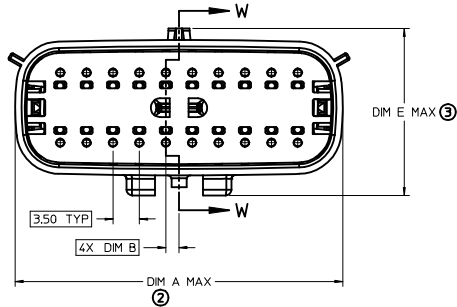

SHEET DESCRIPTION

BLADE SEALED ASSEMBLY

DESCRIPTION	DIMENSIONS				
	A	B	C	D	E
2X2	15.54	1.75	24.40	54.45	22.23
2X3 STANDARD	19.04	3.50	26.21	54.45	22.23
2X3 LENGTHENED	19.04	3.50	26.21	56.45	22.23
2X4	22.54	1.75	27.21	54.45	22.23
2X6	29.54	1.75	32.27	54.45	22.23
2X8	36.54	1.75	38.88	54.45	22.23
2X10	43.64	1.75	45.65	54.45	22.05

OPTIONAL LASER MARKING ON THIS SURFACE SEE NOTE 3g.

PRIMARY LOCK REINFORCEMENT (PLR) SHOWN IN PRE-STAGED POSITION
SECTION W-W