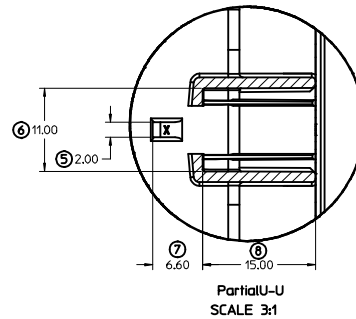

SHEET DESCRIPTION

BLADE SEALED ASSEMBLY

DESCRIPTION	DIMENSIONS				
	A	B	C	D	E
2X2	15.54	1.75	24.40	54.45	22.23
2X3 STANDARD	19.04	3.50	26.21	54.45	22.23
2X3 LENGTHENED	19.04	3.50	26.21	56.45	22.23
2X4	22.54	1.75	27.21	54.45	22.23
2X6	29.54	1.75	32.27	54.45	22.23
2X8	36.54	1.75	38.88	54.45	22.23
2X10	43.64	1.75	45.65	54.45	22.05

OPTIONAL LASER MARKING ON THIS SURFACE SEE NOTE 3g.

PRIMARY LOCK REINFORCEMENT (PLR) SHOWN IN PRE-STAGED POSITION
SECTION W-W