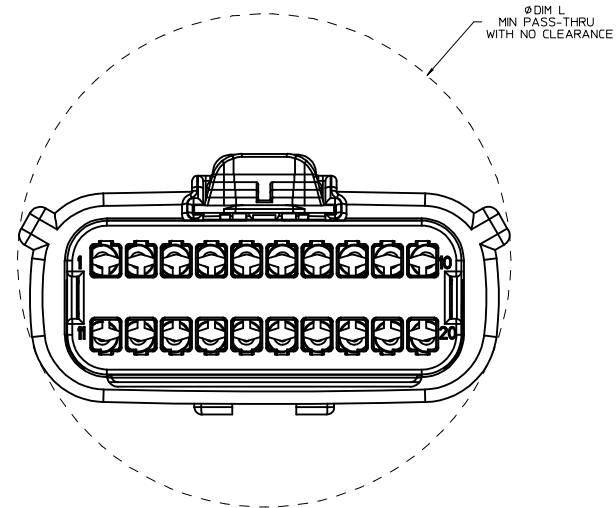

SHEET DESCRIPTION

BLADE SEALED ASSEMBLY

DESCRIPTION	DIMENSIONS				
	A	B	C	D	E
2X2	15.54	1.75	24.40	54.45	22.23
2X3 STANDARD	19.04	3.50	26.21	54.45	22.23
2X3 LENGTHENED	19.04	3.50	26.21	56.45	22.23
2X4	22.54	1.75	27.21	54.45	22.23
2X6	29.54	1.75	32.27	54.45	22.23
2X8	36.54	1.75	38.88	54.45	22.23
2X10	43.64	1.75	45.65	54.45	22.05

OPTIONAL LASER MARKING ON THIS SURFACE SEE NOTE 3g.

PRIMARY LOCK REINFORCEMENT (PLR) SHOWN IN PRE-STAGED POSITION
SECTION W-W

PRIMARY LOCK REINFORCEMENT (PLR) SHOWN IN FINAL-LOCK POSITION
SECTION V-V

ENTER DESCRIPTION IEC NO: UAU2017-0031 DRWINGL/04 CHKD: APPR:KEKOSKI	2016/08/16 2016/09/01	QUALITY SYMBOLS ∇=0 ∇=1 ∇=2 ∇=3	GENERAL TOLERANCES (UNLESS SPECIFIED)		DIMENSION STYLE MM ONLY		SCALE 3:1	DESIGN UNITS METRIC	THIRD ANGLE PROJECTION									
			4 PLACES ± --- ± ---	3 PLACES ± --- ± ---	2 PLACES ± 0.10 ± ---	1 PLACE ± 0.2 ± ---	0 PLACE ± --- ± ---	ANGULAR ± 1 °	DRAFT WHERE APPLICABLE MUST REMAIN WITHIN DIMENSIONS	DRAWN BY APROFF/TT	DATE 2014/04/28	CHECKED BY KBORUSZEWSKI	DATE 2014/04/29	APPROVED BY VKOSHY	DATE 2014/05/14	MATERIAL NO. SEE NOTE 2a.	DOCUMENT NO. SD-33482-0001	SHEET NO. 5 OF 9
			THIS DRAWING CONTAINS INFORMATION THAT IS PROPRIETARY TO MOLEX INCORPORATED AND SHOULD NOT BE USED WITHOUT WRITTEN PERMISSION															
			TITLE MX150 BLADE DUAL ROW SEALED ASSEMBLY MAT SEAL molex															

SHEET DESCRIPTION

SYSTEM PACKAGING

CHARTED DIMENSIONS

CKT	BLADE CONFIGURATION	RECEPTACLE CONFIGURATION	DIMENSIONS	
			K	L
2X2	STANDARD	W/O CLIPSLOT	72.78	28.00
		W/ CLIPSLOT	72.78	28.50
		LENGTHENED	77.21	28.00
2X3	STANDARD	W/O CLIPSLOT	72.78	28.00
		W/ CLIPSLOT	72.78	30.50
		LENGTHENED	74.79	30.50
2X4	STANDARD	W/O CLIPSLOT	72.78	29.50
		W/ CLIPSLOT	72.78	31.50
2X6	STANDARD	W/O CLIPSLOT	72.79	35.58
		W/ CLIPSLOT	72.79	35.58
2X8	STANDARD	W/O CLIPSLOT	72.67	42.25
		W/ CLIPSLOT	72.67	42.25
2X10	STANDARD	STANDARD	72.78	49.05