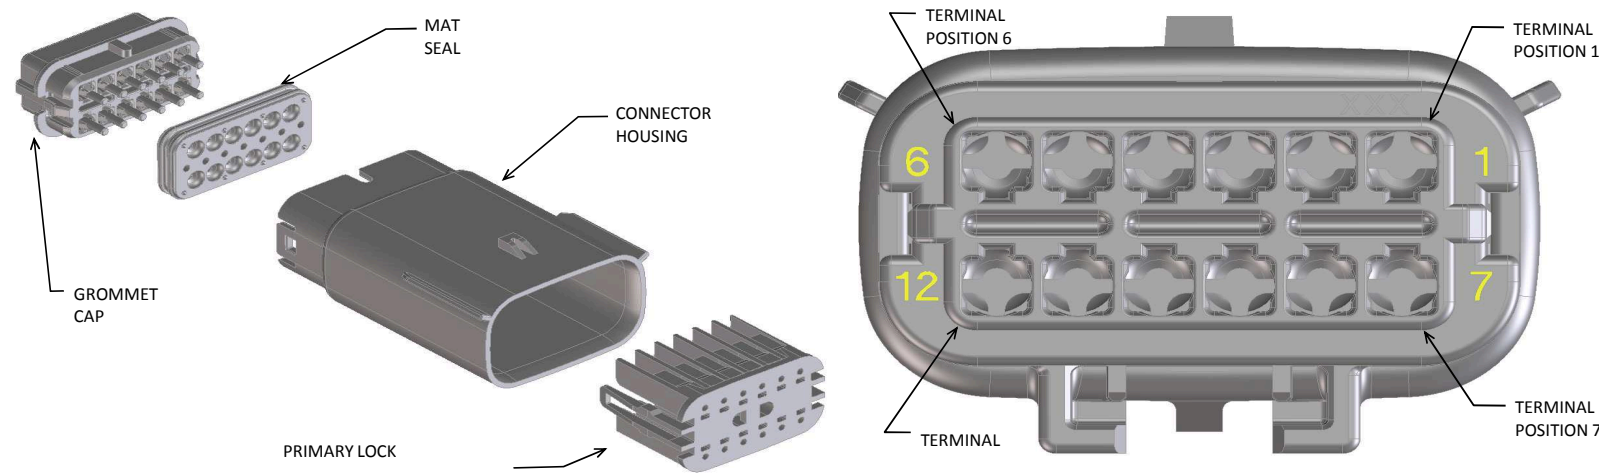

MX150 2X6 BLADE SEALED ASSY MAT SEAL
BOM AND PIN OUT SHEET

ABBREVIATION	DESCRIPTION	COLOR	MATERIAL
A-BLK	HOUSING, KEYING OPTION A	BLACK	SPS/NYLON GF20
B-LG	HOUSING, KEYING OPTION B	LIGHT GRAY	SPS/NYLON GF20
C-BR	HOUSING, KEYING OPTION C	BROWN	SPS/NYLON GF20
D-GR	HOUSING, KEYING OPTION D	GREEN	SPS/NYLON GF20
A-YL	HOUSING, KEYING OPTION A	YELLOW	SPS/NYLON GF20
C-DG	HOUSING, KEYING OPTION C	DARK GRAY	SPS/NYLON GF20
D-SG	HOUSING, KEYING OPTION D	STONE GRAY	SPS/NYLON GF20
GCP	GROMMET CAP (PLUGGED)	BLACK	SPS/NYLON GF20
PLR	PLR	NATURAL	SPS/NYLON GF20
M-R	MAT SEAL	RUST RED	INHERENTLY LUBRICATED SILICONE
M-B	MAT SEAL	ROYAL BLUE	INHERENTLY LUBRICATED SILICONE

FOR ADDITIONAL INFORMATION SEE SD-33482-0001