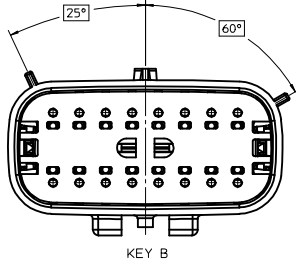

SHEET DESCRIPTION

KEY CONFIGURATIONS

2X2

KEY A

KEY B

KEY C

KEY D

2X3

KEY D

ENTER DESCRIPTION EC NO: UAU2017-0031 DRAWING: 104 CHKD: APPR: KCEKOSKI	2016/08/16 2016/09/01	QUALITY SYMBOLS ▽=0 ▽=0 ▽=0	GENERAL TOLERANCES (UNLESS SPECIFIED)		DIMENSION STYLE MM ONLY	SCALE 3:1	DESIGN UNITS METRIC	THIRD ANGLE PROJECTION
			4 PLACES ± --- ± --- 3 PLACES ± --- ± --- 2 PLACES ± 0.10 ± --- 1 PLACE ± 0.2 ± --- 0 PLACE ± --- ± ---	mm INCH ± --- ± --- ± 0.10 ± --- ± 0.2 ± --- ± --- ± ---	DRAWN BY APROFFITT DATE 2014/04/28	CHECKED BY KBORUSZEWSKI DATE 2014/04/29	APPROVED BY VKOSHY DATE 2014/05/14	MATERIAL NO. SEE NOTE 2a.
DRAFT WHERE APPLICABLE MUST REMAIN WITHIN DIMENSIONS			ANGULAR ± 1 °		THIS DRAWING CONTAINS INFORMATION THAT IS PROPRIETARY TO MOLEX INCORPORATED AND SHOULD NOT BE USED WITHOUT WRITTEN PERMISSION			

SHEET DESCRIPTION
KEY CONFIGURATIONS CONT.

2X6

2X8

2X10

ENTER DESCRIPTION EC NO: UAU2017-0031 DRAWING NO: 2016/08/16 CHKD: APPR:KDEKOSKI 2016/09/01	QUALITY SYMBOLS ∇=0 ∇=0 ∇=0	GENERAL TOLERANCES (UNLESS SPECIFIED)		DIMENSION STYLE MM ONLY	SCALE 3:1	DESIGN UNITS METRIC	THIRD ANGLE PROJECTION
		4 PLACES ± --- ± --- 3 PLACES ± --- ± --- 2 PLACES ± 0.10 ± --- 1 PLACE ± 0.2 ± --- 0 PLACE ± --- ± ---	mm INCH ANGULAR ± 1 ° DRAFT WHERE APPLICABLE MUST REMAIN WITHIN DIMENSIONS	DRAWN BY DATE APPROFIT 2014/04/28 CHECKED BY DATE KBORUSZEWSKI 2014/04/29 APPROVED BY DATE VKOSHY 2014/05/14	MATERIAL NO. SEE NOTE 2a.	TITLE MX150 BLADE DUAL ROW SEALED ASSEMBLY MAT SEAL molex	DOCUMENT NO. SD-33482-0001

SHEET DESCRIPTION

BLADE SEALED ASSEMBLY

DESCRIPTION	DIMENSIONS				
	A	B	C	D	E
2X2	15.54	1.75	24.40	54.45	22.23
2X3 STANDARD	19.04	3.50	26.21	54.45	22.23
2X3 LENGTHENED	19.04	3.50	26.21	56.45	22.23
2X4	22.54	1.75	27.21	54.45	22.23
2X6	29.54	1.75	32.27	54.45	22.23
2X8	36.54	1.75	38.88	54.45	22.23
2X10	43.64	1.75	45.65	54.45	22.05