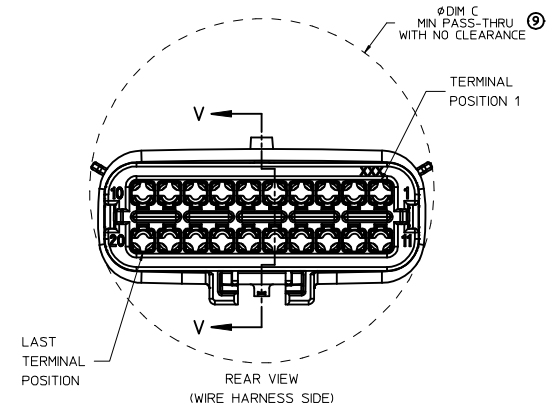

SHEET DESCRIPTION

BLADE SEALED ASSEMBLY

DESCRIPTION	DIMENSIONS				
	A	B	C	D	E
2X2	15.54	1.75	24.40	54.45	22.23
2X3 STANDARD	19.04	3.50	26.21	54.45	22.23
2X3 LENGTHENED	19.04	3.50	26.21	56.45	22.23
2X4	22.54	1.75	27.21	54.45	22.23
2X6	29.54	1.75	32.27	54.45	22.23
2X8	36.54	1.75	38.88	54.45	22.23
2X10	43.64	1.75	45.65	54.45	22.05

OPTIONAL LASER MARKING ON THIS SURFACE SEE NOTE 3g.

PRIMARY LOCK REINFORCEMENT (PLR) SHOWN IN PRE-STAGED POSITION
SECTION W-W