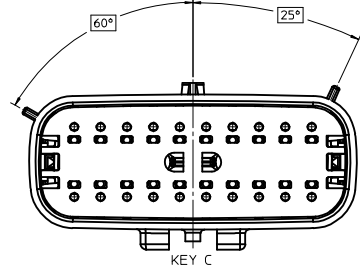

SHEET DESCRIPTION
KEY CONFIGURATIONS CONT.

2X6

2X8

2X10

ENTER DESCRIPTION EC NO: UAU2017-0031 DRAWING NO: 2016/08/16 CHKD: APPR:KDEKOSKI 2016/09/01	QUALITY SYMBOLS ∇=0 ∇=0 ∇=0	GENERAL TOLERANCES (UNLESS SPECIFIED)		DIMENSION STYLE MM ONLY	SCALE 3:1	DESIGN UNITS METRIC	THIRD ANGLE PROJECTION
		4 PLACES ± --- ± --- 3 PLACES ± --- ± --- 2 PLACES ± 0.10 ± --- 1 PLACE ± 0.2 ± --- 0 PLACE ± --- ± ---	mm INCH ANGULAR ± 1 ° DRAFT WHERE APPLICABLE MUST REMAIN WITHIN DIMENSIONS	DRAWN BY DATE APPROFIT 2014/04/28 CHECKED BY DATE KBORUSZEWSKI 2014/04/29 APPROVED BY DATE VKOSHY 2014/05/14	MATERIAL NO. SEE NOTE 2a.	TITLE MX150 BLADE DUAL ROW SEALED ASSEMBLY MAT SEAL molex	DOCUMENT NO. SD-33482-0001

SHEET DESCRIPTION

BLADE SEALED ASSEMBLY

DESCRIPTION	DIMENSIONS				
	A	B	C	D	E
2X2	15.54	1.75	24.40	54.45	22.23
2X3 STANDARD	19.04	3.50	26.21	54.45	22.23
2X3 LENGTHENED	19.04	3.50	26.21	56.45	22.23
2X4	22.54	1.75	27.21	54.45	22.23
2X6	29.54	1.75	32.27	54.45	22.23
2X8	36.54	1.75	38.88	54.45	22.23
2X10	43.64	1.75	45.65	54.45	22.05