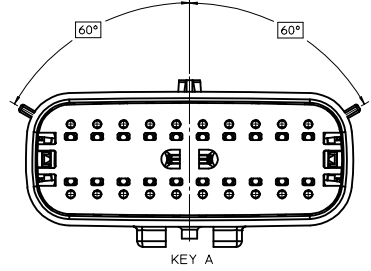

SHEET DESCRIPTION
KEY CONFIGURATIONS CONT.

2X6

2X8

2X10

ENTER DESCRIPTION EC NO: UAU2017-0031 DRAWING NO: 2016/08/16 CHKD: APPR:KDEKOSKI 2016/09/01	QUALITY SYMBOLS ∇=0 ∇=0 ∇=0	GENERAL TOLERANCES (UNLESS SPECIFIED)		DIMENSION STYLE MM ONLY	SCALE 3:1	DESIGN UNITS METRIC	THIRD ANGLE PROJECTION
		4 PLACES ± --- ± --- 3 PLACES ± --- ± --- 2 PLACES ± 0.10 ± --- 1 PLACE ± 0.2 ± --- 0 PLACE ± --- ± ---	mm INCH ANGULAR ± 1 ° DRAFT WHERE APPLICABLE MUST REMAIN WITHIN DIMENSIONS	DRAWN BY DATE APPROFIT 2014/04/28 CHECKED BY DATE KBORUSZEWSKI 2014/04/29 APPROVED BY DATE VKOSHY 2014/05/14	MATERIAL NO. SEE NOTE 2a.	TITLE MX150 BLADE DUAL ROW SEALED ASSEMBLY MAT SEAL molex	DOCUMENT NO. SD-33482-0001

SHEET DESCRIPTION

BLADE SEALED ASSEMBLY

DESCRIPTION	DIMENSIONS				
	A	B	C	D	E
2X2	15.54	1.75	24.40	54.45	22.23
2X3 STANDARD	19.04	3.50	26.21	54.45	22.23
2X3 LENGTHENED	19.04	3.50	26.21	56.45	22.23
2X4	22.54	1.75	27.21	54.45	22.23
2X6	29.54	1.75	32.27	54.45	22.23
2X8	36.54	1.75	38.88	54.45	22.23
2X10	43.64	1.75	45.65	54.45	22.05