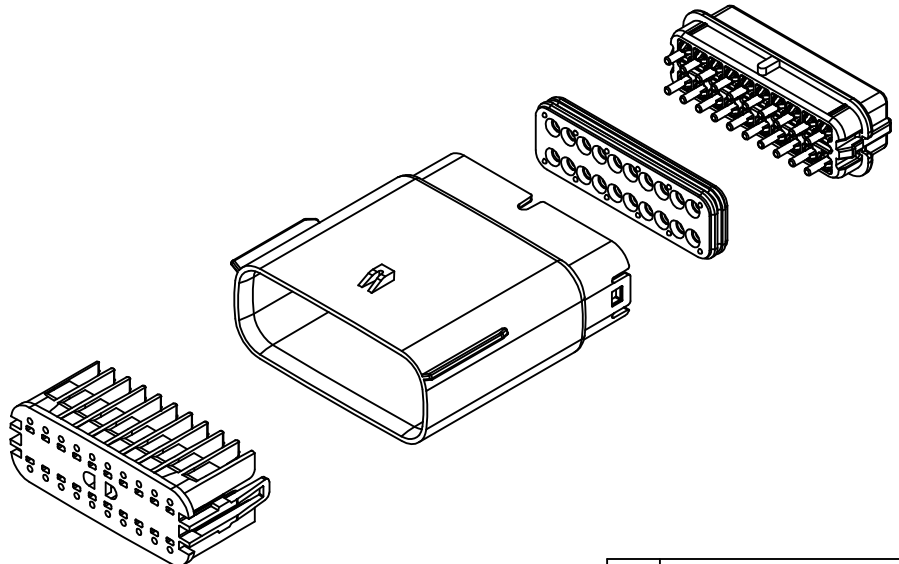

2x2

2x3

2x4

2x6

2x8

2x10

E	ADDED CHARTED DIMENSIONS FOR 2X2, 2X4, 2X6 AND 2X8 WITH CLIP/SLOT
D	MINOR GEOMETRY CHANGE FOR UL V0
C3	ADD 2X4
C2	ADD 2X3
C1	ADD UL V0 CONFIGURATIONS
C	ADD 2X8
B1	ADD 2X6 BACKSHELL INFO
B	ADD 2X6
A	INITIAL RELEASE
REV	REV DESCRIPTION