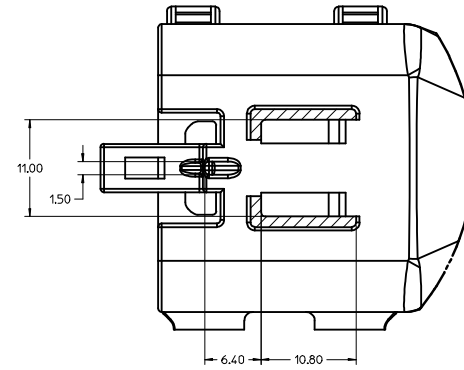

SHEET DESCRIPTION

BACKSHELL

Partial Z-Z
SCALE 35:1

ENTER DESCRIPTION EC NO: UAU2017-0031 DRAWING: 104 CHKD: APPR: KDKOSKI 2016/08/16 2016/09/01	QUALITY SYMBOLS ∇=0 ∇=0 ∇=0	GENERAL TOLERANCES (UNLESS SPECIFIED)		DIMENSION STYLE MM ONLY		SCALE 3.5:1	DESIGN UNITS METRIC	THIRD ANGLE PROJECTION		
		4 PLACES ± --- ± ---	3 PLACES ± --- ± ---	2 PLACES ± 0.10 ± ---	1 PLACE ± 0.2 ± ---	0 PLACE ± --- ± ---	DRAWN BY DATE APPROFFITT 2014/04/28	TITLE MX150 BLADE DUAL ROW SEALED ASSEMBLY MAT SEAL		
		ANGULAR ± 1 °		DRAFT WHERE APPLICABLE MUST REMAIN WITHIN DIMENSIONS		SEE NOTE 2a.		MATERIAL NO. DOCUMENT NO. SHEET NO. SD-33482-0001 8 OF 9		
		THIS DRAWING CONTAINS INFORMATION THAT IS PROPRIETARY TO MOLEX INCORPORATED AND SHOULD NOT BE USED WITHOUT WRITTEN PERMISSION