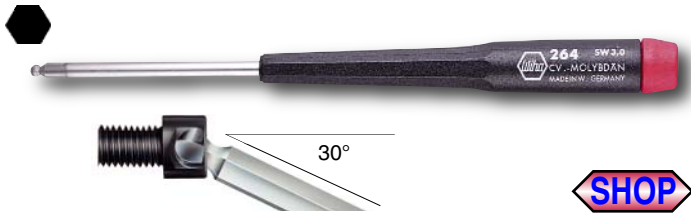

**Wiha Ball End Precision Series**

**SHOP**

**264 Inch Ball End Hex Inch Screwdriver With Precision Handle**

Angle entry up to 30°. Blade high alloy chrome-vanadium-molybdenum steel.

Item								
No.	Inch	mm	Inch	mm	Inch	lbs.	pkg.	
264 13	.050	40	1.6	120	4.7	.02	10	
264 16	1/16	50	2.0	145	5.7	.03	10	
264 19	5/64	50	2.0	145	5.7	.03	10	
264 23	3/32	50	2.0	145	5.7	.03	10	
264 27	7/64	60	2.4	170	6.7	.03	10	
264 31	1/8	60	2.4	170	6.7	.05	10	
264 36	9/64	60	2.4	170	6.7	.05	10	
264 39	5/32	60	2.4	170	6.7	.05	10	

\*Metric dimensions actual - Inch dimensions approximate

**SHOP**

**264 Metric Ball End Hex Metric Screwdriver With Precision Handle**

Angle entry up to 30°. Blade high alloy CVM steel.

Item								
No.	mm	Inch	mm	Inch	mm	Inch	lbs.	pkg.
264 13	1.3	.050	40	1.6	120	4.7	.02	10
264 15	1.5	-	50	2.0	145	5.7	.03	10
264 20	2.0	-	50	2.0	145	5.7	.03	10
264 25	2.5	-	60	2.4	170	6.7	.04	10
264 30	3.0	-	60	2.4	170	6.7	.05	10
264 40	4.0	-	60	2.4	170	6.7	.05	10

\*Metric dimensions actual - Inch dimensions approximate

**SHOP**

**264 91 Set 5 Pcs. Ball End Hex Driver, Metric**

Angle entry up to 30°. Blade high alloy chrome-vanadium-molybdenum-steel.

Item				
No.	mm	mm	lbs.	
264 91	264 13	1.3	40	.25
	264 15	1.5	50	
	264 20	2.0	50	
	264 25	2.5	60	
	264 30	3.0	60	

PREVIOUS

**SHOP**

**264 90 Set 8 Pcs. Ball End Hex Driver, Inch**

Angle entry up to 30°. Blade high alloy chrome-vanadium-molybdenum steel.

Item				
No.	Inch	Inch	lbs.	
264 90	264 13	.050	1.6	.40
	264 16	1/16	2.0	
	264 19	5/64	2.0	
	264 23	3/32	2.0	
	264 27	7/64	2.4	
	264 31	1/8	2.4	
	264 36	9/64	2.4	
	264 39	5/32	2.4	