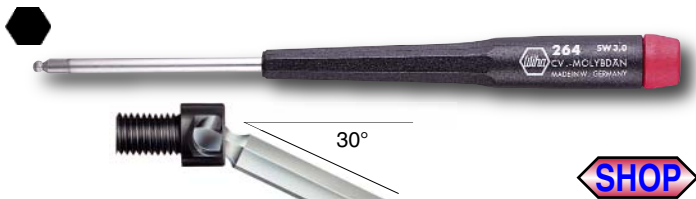

**Wiha Ball End Precision Series**

**SHOP**

**264 Inch Ball End Hex Inch Screwdriver With Precision Handle**

Angle entry up to 30°. Blade high alloy chrome-vanadium-molybdenum steel.

Item								
No.	Inch	mm	Inch	mm	Inch	lbs.	pkg.	
264 13	.050	40	1.6	120	4.7	.02	10	
264 16	1/16	50	2.0	145	5.7	.03	10	
264 19	5/64	50	2.0	145	5.7	.03	10	
264 23	3/32	50	2.0	145	5.7	.03	10	
264 27	7/64	60	2.4	170	6.7	.03	10	
264 31	1/8	60	2.4	170	6.7	.05	10	
264 36	9/64	60	2.4	170	6.7	.05	10	
264 39	5/32	60	2.4	170	6.7	.05	10	

\*Metric dimensions actual - Inch dimensions approximate

**SHOP**

**264 Metric Ball End Hex Metric Screwdriver With Precision Handle**

Angle entry up to 30°. Blade high alloy CVM steel.

Item								
No.	mm	Inch	mm	Inch	mm	Inch	lbs.	pkg.
264 13	1.3	.050	40	1.6	120	4.7	.02	10
264 15	1.5	-	50	2.0	145	5.7	.03	10
264 20	2.0	-	50	2.0	145	5.7	.03	10
264 25	2.5	-	60	2.4	170	6.7	.04	10
264 30	3.0	-	60	2.4	170	6.7	.05	10
264 40	4.0	-	60	2.4	170	6.7	.05	10

\*Metric dimensions actual - Inch dimensions approximate

**SHOP**

**264 91 Set 5 Pcs. Ball End Hex Driver, Metric**

Angle entry up to 30°. Blade high alloy chrome-vanadium-molybdenum-steel.

Item				
No.	mm	mm	lbs.	
264 91	264 13	1.3	40	.25
	264 15	1.5	50	
	264 20	2.0	50	
	264 25	2.5	60	
	264 30	3.0	60	

**SHOP**

**264 99 Set 8 Pcs. Ball End Hex Inch In Canvas Pouch**

Blade high alloy chrome-vanadium-molybdenum steel. Hard chrome finished. In storage pouch

Item				
No.	Inch	Inch	lbs.	
264 99	264 13	.050	1.6	.62
	264 16	1/16	2.0	
	264 19	5/64	2.0	
	264 23	3/32	2.0	
	264 27	7/64	2.4	
	264 31	1/8	2.4	
	264 36	9/64	2.4	
	264 39	5/32	2.4	