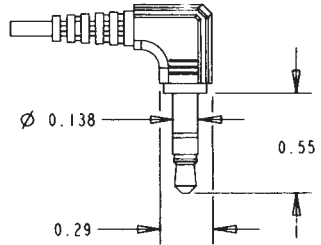

## 3.5 mm MOLDED CABLES

**END CODE: 35**  
3.5 mm STRAIGHT PLUG

**END CODE: 36**  
3.5 mm RIGHT-ANGLE PLUG

**END CODE: 84**  
STRIP and TIN