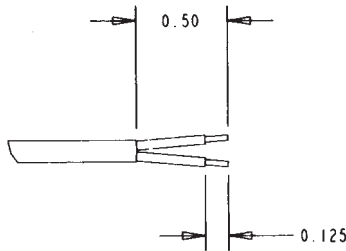

## 3.5 mm MOLDED CABLES

**END CODE: 35**  
3.5 mm STRAIGHT PLUG

**END CODE: 36**  
3.5 mm RIGHT-ANGLE PLUG

**END CODE: 84**  
STRIP and TIN