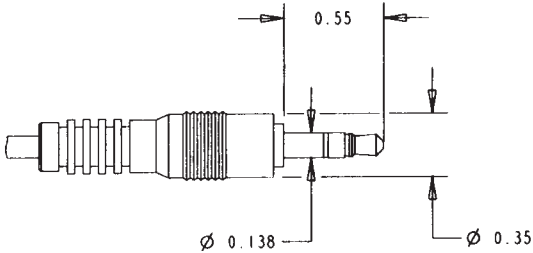

## 3.5 mm MOLDED CABLES

**END CODE: 35**  
3.5 mm STRAIGHT PLUG

**END CODE: 36**  
3.5 mm RIGHT-ANGLE PLUG

**END CODE: 84**  
STRIP and TIN