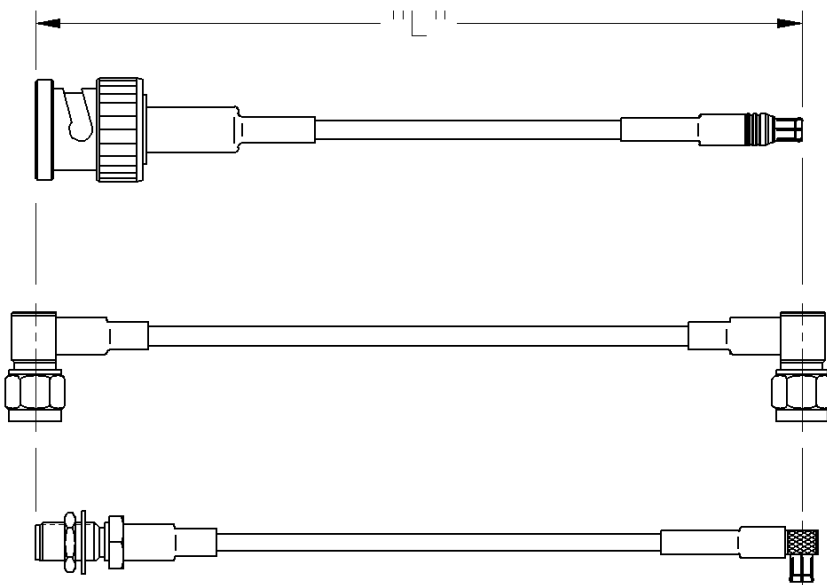

Johnson Components' cable length applies to the end of straight connectors. The length is applied to the vertical centroid of right angle connectors.

## MCX STRAIGHT PLUG TO MCX STRAIGHT PLUG

PART NUMBER	CABLE TYPE	CABLE LENGTH	CONNECTOR A	CONNECTOR B
415-0014-006	RG-178	6"	133-3402-001	133-3402-001
415-0014-012	RG-178	12"	133-3402-001	133-3402-001
415-0014-018	RG-178	18"	133-3402-001	133-3402-001
415-0014-024	RG-178	24"	133-3402-001	133-3402-001
415-0014-030	RG-178	30"	133-3402-001	133-3402-001
415-0014-036	RG-178	36"	133-3402-001	133-3402-001
415-0018-006	RG-316	6"	133-3403-001	133-3403-001
415-0018-012	RG-316	12"	133-3403-001	133-3403-001
415-0018-018	RG-316	18"	133-3403-001	133-3403-001