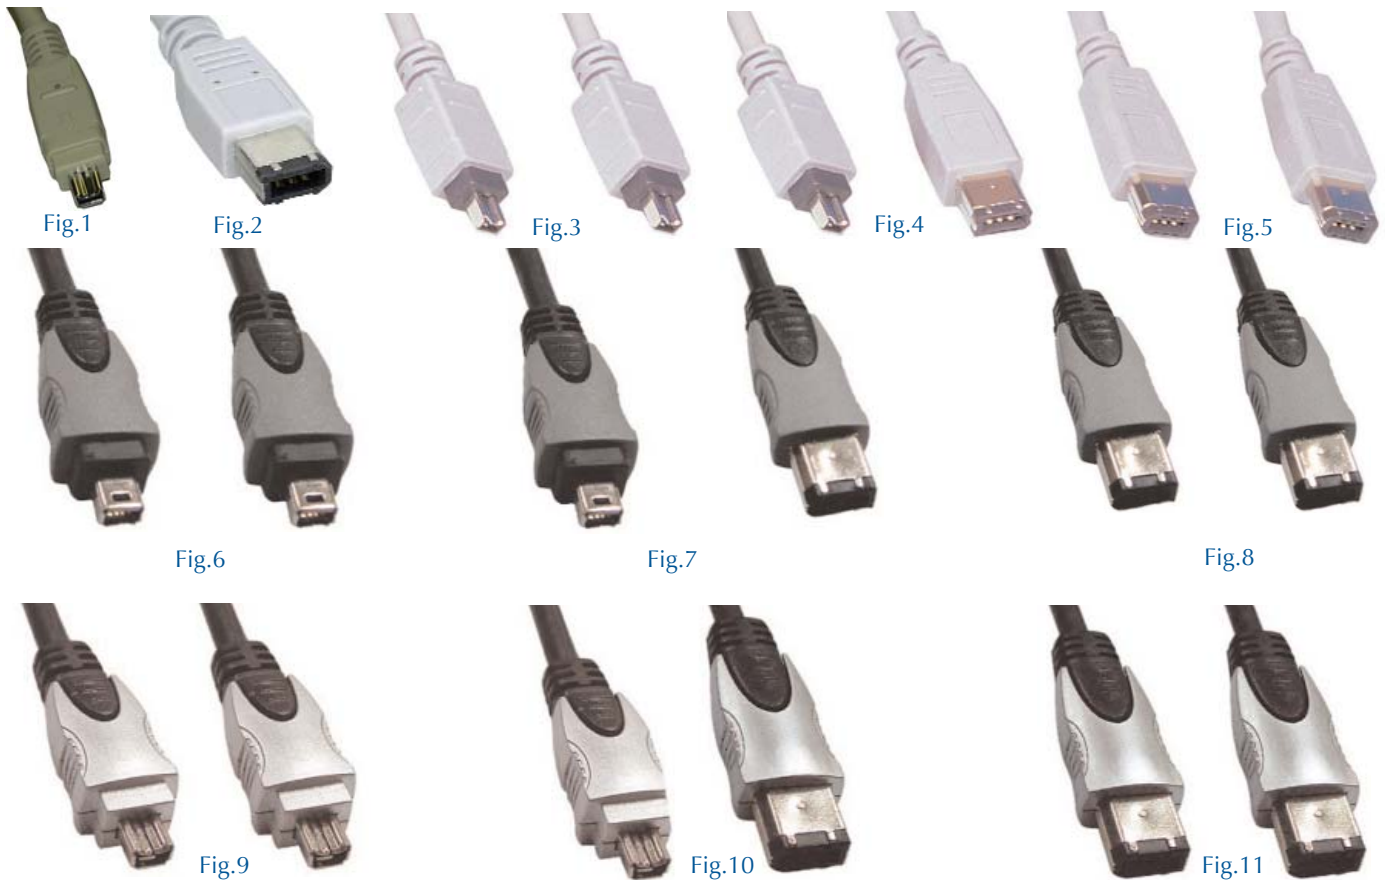

IEEE-1394 "FIREWIRE™" CABLES

IEEE 1394 "Firewire™"/"I-Link™" Cables

Retail Part No.	Bulk Part No.	Figure No.	Description	Length Ft. (m)	Color	Cable	Speed
45-1346		1	4CM/4CM	6.5 (2)	Putty	2 Pairs x 32 AWG	1.6Gbps
45-1364		2	4CM/6CM	6.5 (2)	Putty	2 Pairs x 30 AWG	1.6Gbps
45-1366		2	6CM/6CM	6.5 (2)	Putty	2 Pairs x 30 AWG, 2 x 24 AWG	1.6Gbps

IEEE-1394 "Firewire™" Cables (Good)

Retail Part No.	Bulk Part No.	Figure No.	Description	Length (Feet)	Ferrite Bead
45-1345-15		3	IEEE1394 4ckt plug to 4ckt plug- 15 ft	15	No
45-1347-15		3	IEEE1394 4ckt to 4ckt plugs w/Ferrite Beads- 15 ft	15	Yes
45-1348-15		4	IEEE1394 4ckt to 6ckt plugs- 15 ft	15	No
45-1349-15		4	IEEE1394 4ckt to 6ckt plugs w/Ferrite Beads- 15 ft	15	Yes
45-1350-15		5	IEEE1394 6ckt to 6ckt plugs- 15 ft	15	No
45-1351-15		5	IEEE1394 6ckt to 6ckt plugs w/Ferrite Beads- 15 ft	15	Yes

IEEE-1394 "Firewire™" Cables (Better)

Retail Part No.	Bulk Part No.	Figure No.	Description	Length (Feet)	Ferrite Bead
45-1352-15		6	IEEE1394 4ckt plug to 4ckt plug- 15 ft	15	No
45-1353-15		6	IEEE1394 4ckt to 4ckt plugs w/Ferrite Beads- 15 ft	15	Yes
45-1354-15		7	IEEE1394 4ckt to 6ckt plugs- 15 ft	15	No
45-1355-15		7	IEEE1394 4ckt to 6ckt plugs w/Ferrite Beads- 15 ft	15	Yes
45-1356-15		8	IEEE1394 6ckt to 6ckt plugs- 15 ft	15	No
45-1357-15		8	IEEE1394 6ckt to 6ckt plugs w/Ferrite Beads- 15 ft	15	Yes