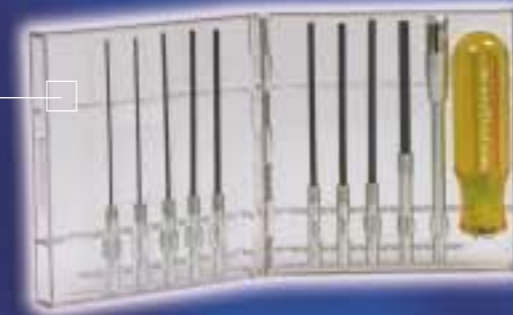

99PS40V
11 Pc.
Tool Set
Allen®Hex
Plastic Case