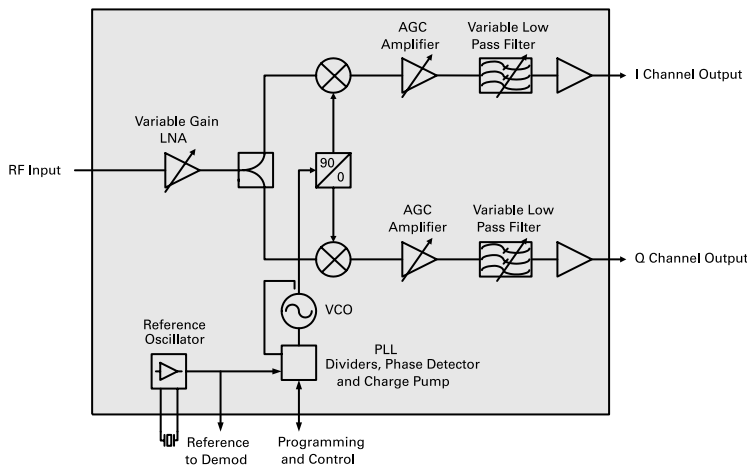

Digital Satellite Tuner RF IC

CX24108

Highly Integrated, Complete Broadband Satellite Front-End Solution

Conexant's CX24108 is our second generation direct down-conversion satellite tuner RF IC intended for high-volume digital video, audio and data receivers. When combined with the HM1221 QPSK demodulator/FEC IC, the CX24108 provides a complete broadband satellite front-end solution capable of operating from 1 to 45 Msps in the most demanding satellite environments. It is designed for 80+ transponder systems and is compatible with international standards such as DVB and DSS. The highly integrated CX24108 satellite tuner RF IC reduces DBS tuner BOM cost and simplifies RF layout.

Following the integrated LNA, the CX24108 downconverts the satellite carrier directly to baseband and provides variable baseband filtering for the I/Q signals. It also has a completely integrated local oscillator. The VCO and synthesizer are built in and do not require external resonators or varactor diodes. All of this performance is available with just a single +5V supply.

Distinguishing Features

- Single-chip RF-to-baseband satellite receiver
- Zero-IF architecture eliminates the need for image-reject filtering
- Variable baseband filters for optimal interference rejection
- Integrated LNA and LO with onboard VCO and synthesizer
- Single +5V supply

CX24108 block diagram

Product Features

- Single-chip RF-to-baseband satellite receiver
- Zero-IF architecture eliminates the need for image-reject filtering
- Integrated LNA
- Integrated LO with onboard VCO and synthesizer
- Variable baseband filters for optimal interference rejection
- Single +5V supply