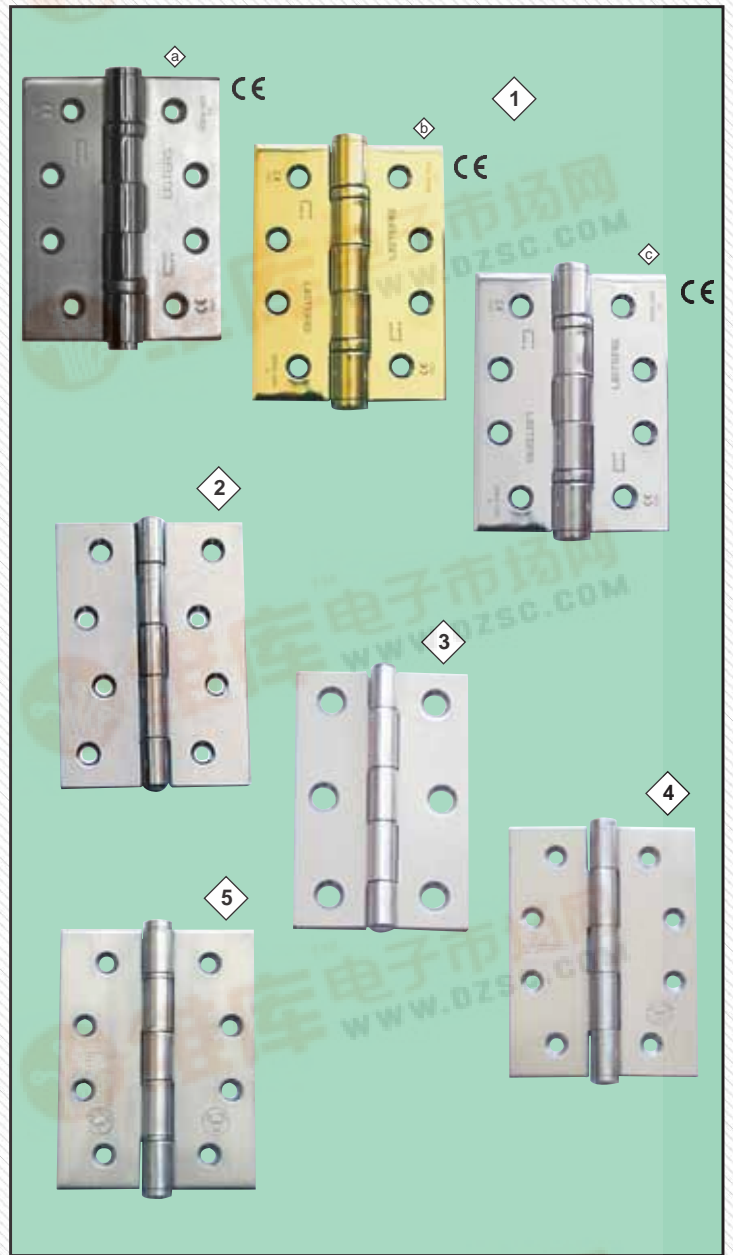

CE Marked Stainless Steel Hinges

- ★ These hinges are suitable for fire doors
- ★ 2 Ball Bearing Butt Hinge
- ★ 1/2 hr fire tested in accordance with BS EN 1634-1
- ★ Tested to CE marking BS EN 1935: 2002 - Building Hardware - Single Axis hinges. Classification no. 3741140, Grade 11. Testing covers: completed 200,000 cycles on 80kg door; shear strength; corrosion tests; static load testing & endurance tests.
- ★ Lubrication Required

Stainless Steel Hinges

☛ Complete with screws

- ◆ 2 ★ Narrow Pattern Butt Hinge, cranked knuckle, fixed pin

◆ BT280	1838	SS	75x48mm	Boxed	Box	10
◆ BT282	1838	SS	100x71mm	Boxed	Box	5

- ★ 2 Ball Bearing Butt Hinge

- ◆ 3 ★ Butt Hinge

◆ BT301	Sat	75x50x1.5mm	Boxed	Box	10
◆ LT301	Sat	75x50x1.5mm	D/Pack	Poly	4

- ◆ 4 ★ Butt Hinge

◆ BT303	Sat	100x75x2mm	Boxed	Box	1
---------	-----	------------	-------	-----	---

- ☛ Tested to BS476 Pt 22 & can be fitted to fire doors of 30 & 60 minute rating
- ☛ Complete with screws

- ◆ 5 ★ Washered Butt Hinge

◆ BT305	Sat	100x75x2mm	Boxed	Box	1
---------	-----	------------	-------	-----	---

- ★ 2 Ball Bearing Butt Hinge

◆ BT307	Sat	100x75x2.5mm	Boxed	Box	1
---------	-----	--------------	-------	-----	---