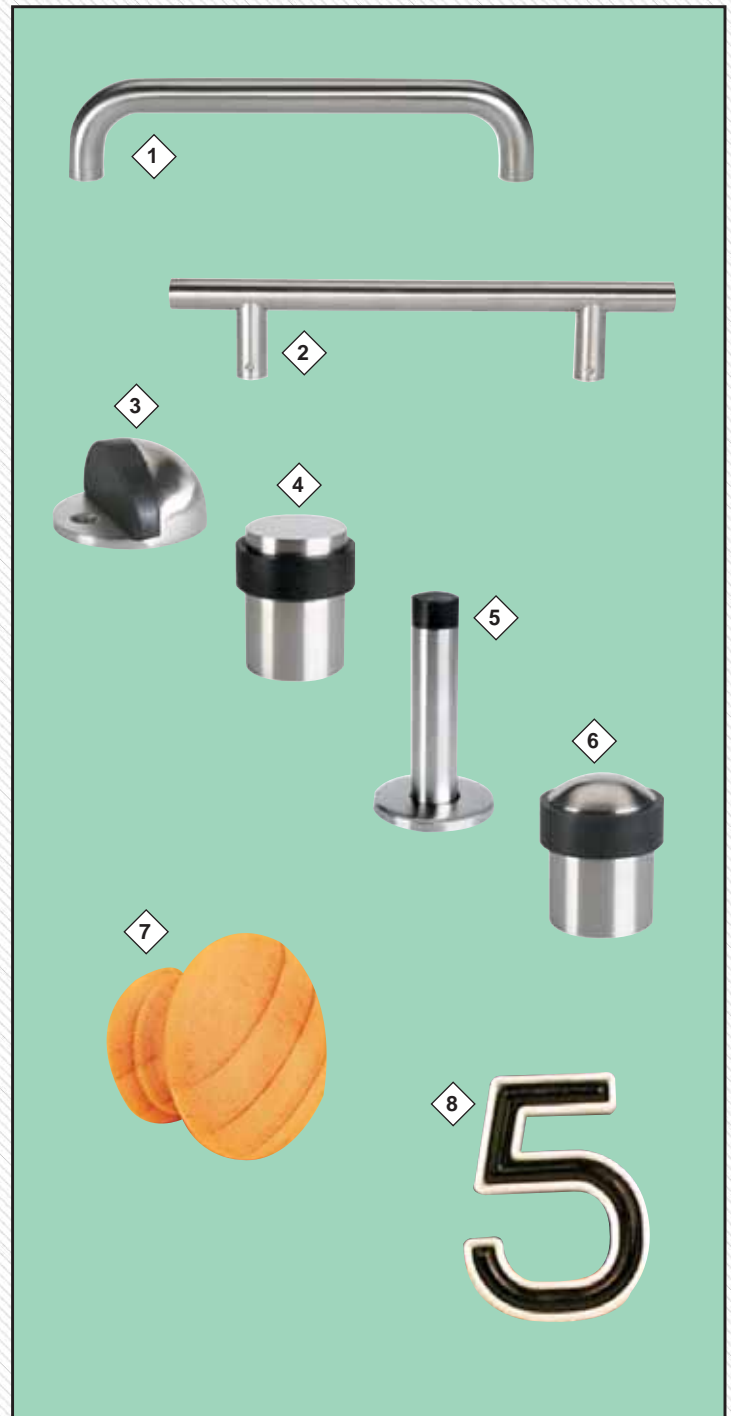

Door & Window Furniture 101

Stainless Steel & Misc. Furniture Range

Handles † Door Stops † Mortice Latches † Mortice Door Knobs † Cupboard Knobs † Numerals & Letters

CAPITAL

LISTERPACK®

Handles

1 ★ D Pull Handle

◇ BQ703	225x19mm	SSS	Boxed	Box	1
◇ BQ705	300x19mm	SSS	Boxed	Box	1

2 ★ Straight Pull Handle

◇ BQ707	300x19mm	SSS	Boxed	Box	1
◇ BQ710	600x19mm	SSS	Boxed	Box	1

Door Stops

3 ★ Shielded Door Stop

◇ BQ590	24x45mm	SSS	Boxed	Box	1

4 ★ Round Door Stop

◇ BQ593	40x30mm	SSS	Boxed	Box	1

5 ★ Projection Door Stop

◇ BQ595	90x10mm	SSS	Boxed	Box	1

6 ★ Domed Door Stop

◇ BQ597	40x30mm	SSS	Boxed	Box	1

Mortice Latches

✦ For use with Integral Privacy furniture

★ Eco Round Privacy Latch

BQ713	63mm	SS	Boxed	Box	10
BQ715	76mm	SS	Boxed	Box	10

Mortice Door Knobs

★ Plastic Door Rim/Mortice Knob Furniture

BM070	BM070	Wht	51mm	Boxed	Box	10
LM070	LM070	Wht	55mm	D/Pack	Poly	4
BM071	BM071	Blk	51mm	Boxed	Box	10
LM071	LM071	Blk	55mm	D/Pack	Poly	4
BM072	BM072	Brn	51mm	Boxed	Box	10
LM072	LM072	Brn	55mm	D/Pack	Poly	4

Cupboard Knobs

7 ★ Pine Lacquered, drilled for woodscrew fixing at rear

◇ BM084	BM084	Pine 30mm	B/Pack	Box	100
LM			D/Pack	Poly	4
RI			B/Pack	Box	100

Numerals & Letters

- ★ Plastic
- 8 ★ Tu-Colour Numerals, black centre, white surround
- ★ 50mm. Unique concealed screw fixing

BM161	BM161	No. 1	Boxed	Box	12
BM162	BM162	No. 2	Boxed	Box	12
BM163	BM163	No. 3	Boxed	Box	12
BM164	BM164	No. 4	Boxed	Box	12
◇ BM165	BM165	No. 5	Boxed	Box	12
BM166	BM166	No. 6	Boxed	Box	12
BM167	BM167	No. 7	Boxed	Box	12
BM168	BM168	No. 8	Boxed	Box	12
BM169	BM169	No. 9	Boxed	Box	12
BM170	BM170	No. 0	Boxed	Box	12
BM171	BM171	"A"	Boxed	Box	12