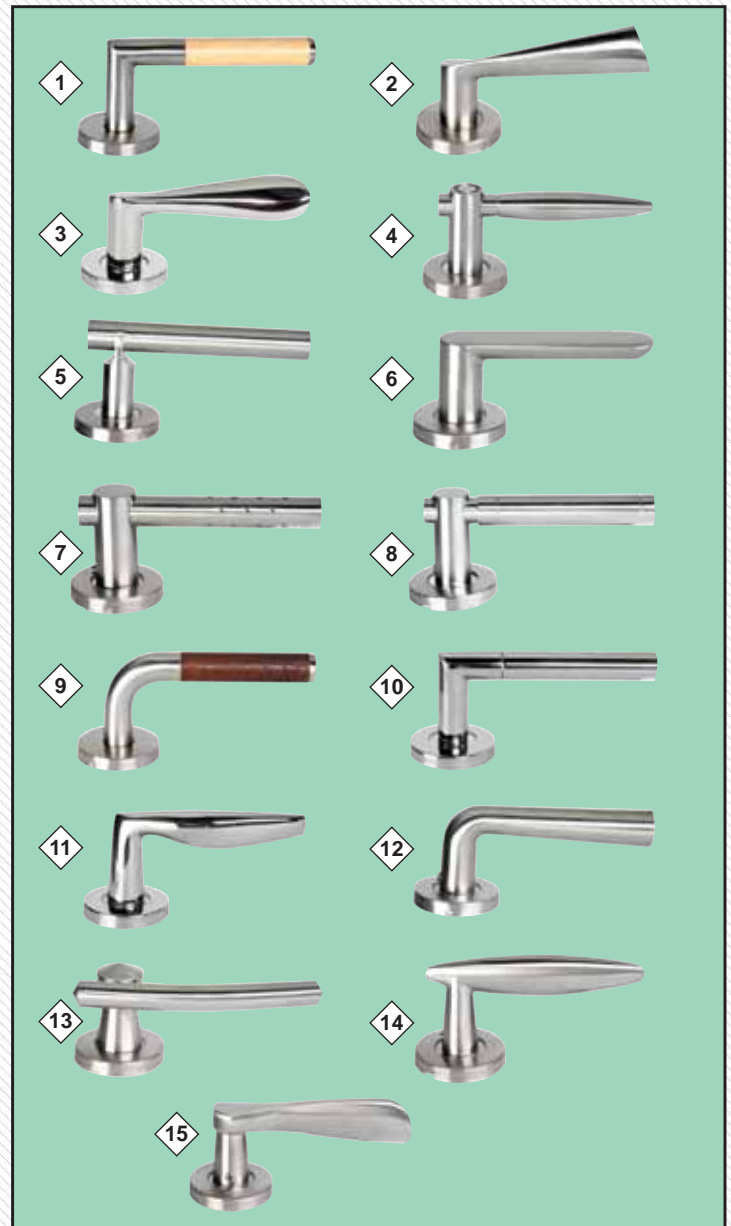

Stainless Steel Lever Furniture

Trilogy Plus Series

Ideal for any building design with a selection of high quality contemporary design

1 ★ Mitred Light Beech Lever design, 19mm Round Rose

◇ BQ513	Lever	SSS	Boxed	Box	1

2 ★ Curved Wing Lever design, 19mm Round Rose

◇ BQ515	Lever	SSS	Boxed	Box	1
LQ515	Lever	SSS	D/Pack	Poly	2

3 ★ Flat Straight design, 19mm Round Rose

BQ517	Lever	SSS	Boxed	Box	1
BQ520	Privacy	SSS	Boxed	Box	1
◇ BQ523	Lever	PSS	Boxed	Box	1
LQ523	Lever	PSS	D/Pack	Poly	2
BQ525	Privacy	PSS	Boxed	Box	1

4 ★ Tapered Lever design, 19mm Round Rose

◇ BQ527	Lever	SSS	Boxed	Box	1

5 ★ Oval T Lever design, 19mm Round Rose

◇ BQ647	Lever	SSS	Boxed	Box	1

6 ★ Retro Flat Lever design, 19mm Round Rose

◇ BQ665	Lever	SSS	Boxed	Box	1

7 ★ Perforated Lever design, 19mm Round Rose

◇ BQ667	Lever	SSS	Boxed	Box	1

8 ★ 2 Part Duo Lever design, 19mm Round Rose

◇ BQ670	Lever	SSS	Boxed	Box	1
LQ670	Lever	SSS	D/Pack	Poly	2
BQ673	Lever	PSS	Boxed	Box	1

9 ★ Dark Beech Lever design, 19mm Round Rose

◇ BQ680	Lever	SSS	Boxed	Box	1
LQ680	Lever	SSS	D/Pack	Poly	2

Trilogy Premium Series

Ideal for offering an immediate impact on the ultimate building
10 year guarantee

10 ★ Oval Combi Lever design, 19mm Round Rose

BQ530	Lever	SSS	Boxed	Box	1
◇ BQ533	Lever	PSS	Boxed	Box	1
LQ533	Lever	PSS	D/Pack	Poly	2

★ Tapered Flared Lever design, 19mm Round Rose

BQ533	Lever	SSS	Boxed	Box	1
LQ533	Lever	SSS	D/Pack	Poly	2

11 ★ S Bar Curved Lever design, 19mm Round Rose

BQ540	Lever	SSS	Boxed	Box	1
◇ BQ543	Lever	PSS	Boxed	Box	1
LQ543	Lever	PSS	D/Pack	Poly	2

12 ★ Flared Wing Lever design, 19mm Round Rose

◇ BQ545	Lever	SSS	Boxed	Box	1
BQ547	Privacy	SSS	Boxed	Box	1

13 ★ Curved T Lever design, 19mm Round Rose

◇ BQ650	Lever	SSS	Boxed	Box	1

14 ★ Opaque Oval Lever design, 19mm Round Rose

◇ BQ653	Lever	SSS	Boxed	Box	1
LQ653	Lever	SSS	D/Pack	Poly	2
BQ655	Privacy	SSS	Boxed	Box	1

15 ★ Flat Tapered Lever design, 19mm Round Rose

◇ BQ657	Lever	SSS	Boxed	Box	1