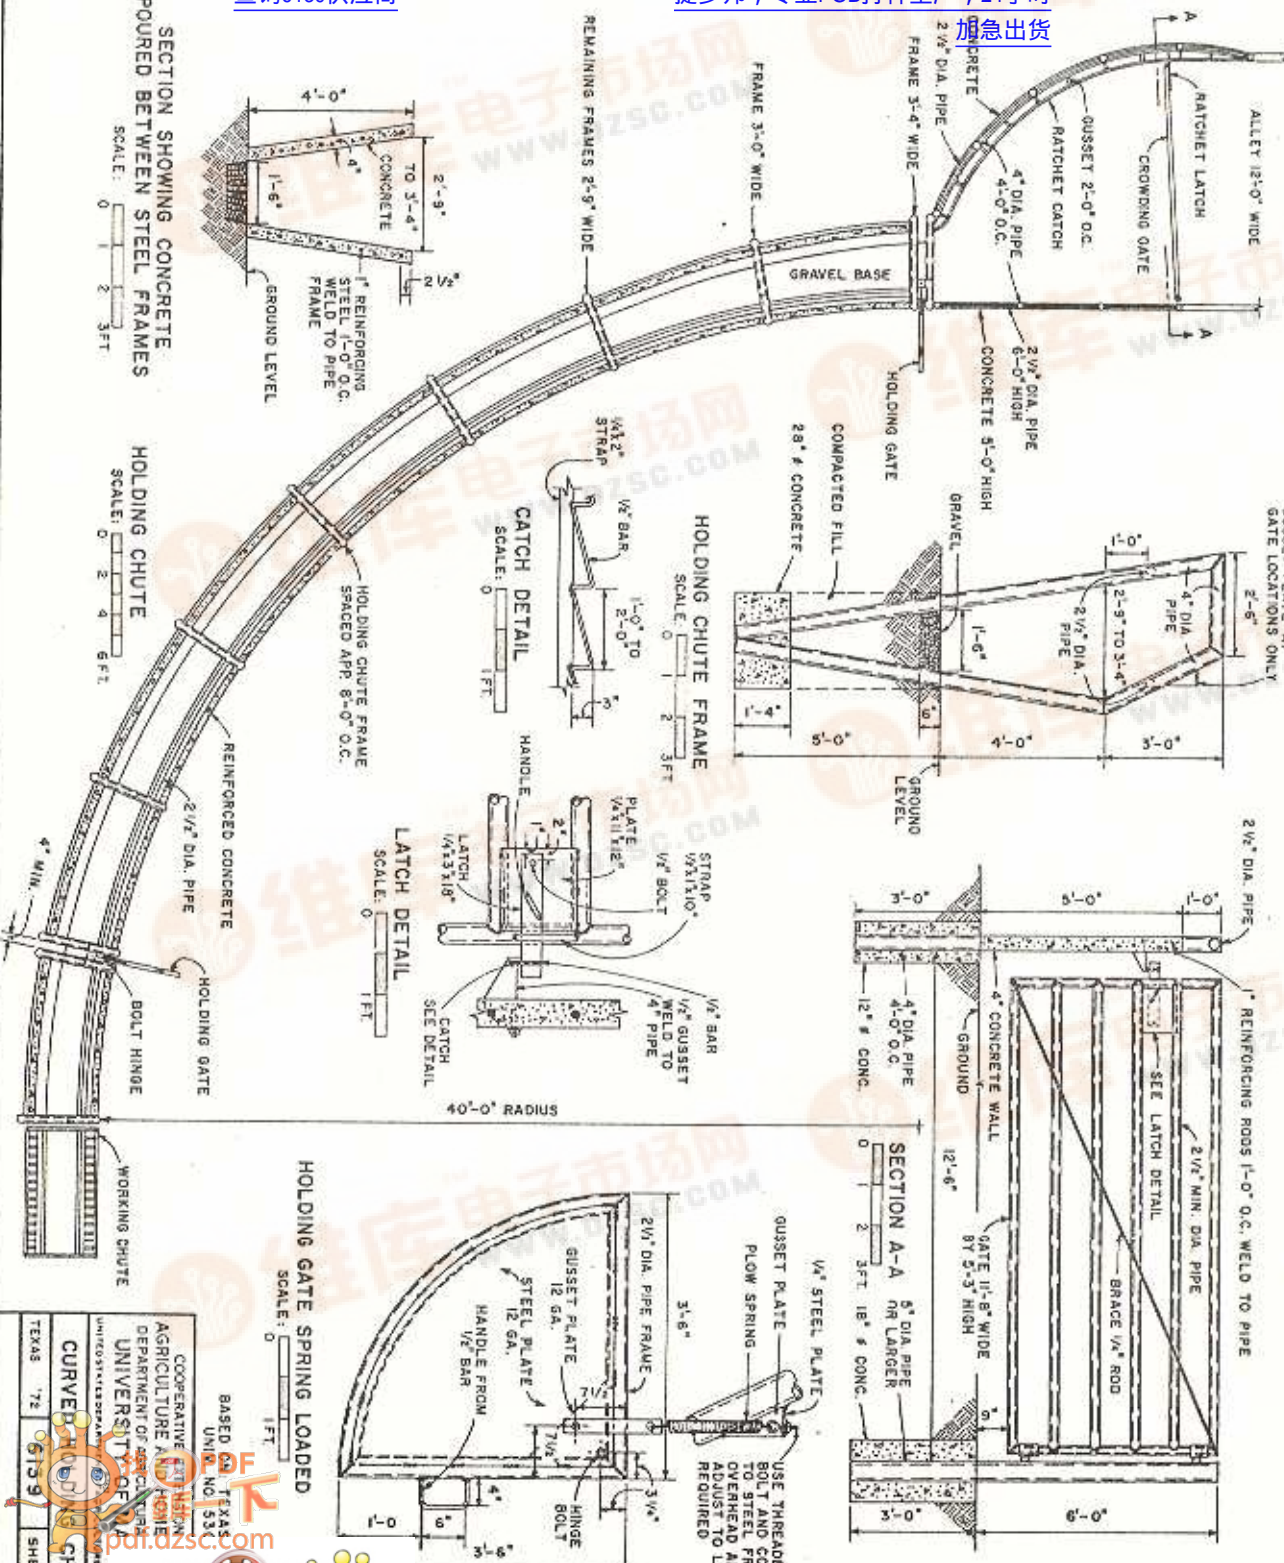

捷多邦, 专业PCB打样工厂, 24小时

加急出货

查询6139供应商

COOPERATIVE EXTENSION  
 AGRICULTURE AND HOME  
 DEPARTMENT OF AGRICULTURE  
 UNIVERSITY OF TEXAS  
 AUSTIN, TEXAS

BASED ON TEXAS  
 UNIV. NO. 533

CURVED SHU  
 TEXAS 72 6139  
 SHEET