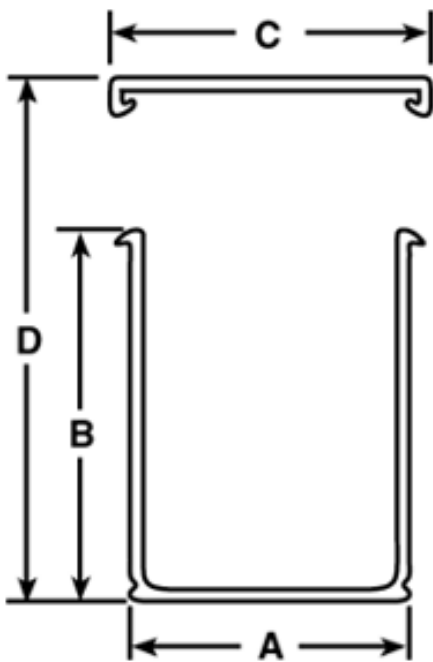

Wiring Duct and Accessories

Original Slot Duct - Vinyl

Typical Side View

Overall Height Cover Installed

Bottom Mounting Holes, 1/2 x 3/16

Dimension Information In F.P.S (U.S)

Catalog No	Cover Catalog No.	Material	Color	Finger Style	Profile Style
91530	99015	Vinyl	Gray	Original Slot	Original Profile

Table Continued Below...

Catalog No	Nominal Width W (In.)	Nominal Height H (In.)	A (In.)	B (In.)	C (In.)	D (In.)	E (In.)	F (In.)	K (In.)
91530	1.500	3.000	1.680	3.000	1.880	3.100	1.000	2.250	0.380

Table Continued Below...

Catalog No	G (In.)	H (In.)	J (In.)
91530	on ctr.	0.500	0.380

- Standard lengths are 6 feet.

Packaging Information

Catalog#	Unit Quantity (ft.)	Standard Package Quantity (ft.)	Weight (lbs.)	Weight UOM
91530	6	72	37.000	Per 100