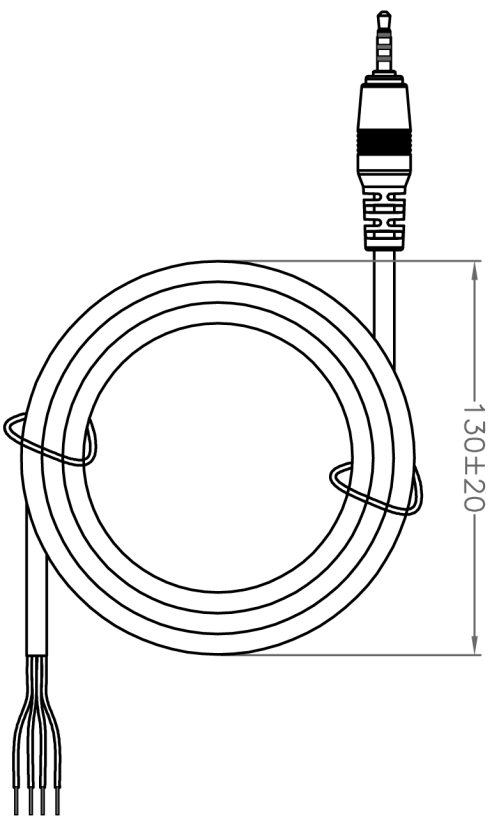

Scale: 2:1

**WIRING SCHEME:**

A	Red Wire
B	Black Wire
C	Yellow Wire
D	Green Wire

- NOTES:
1. Cable:NOUL 26#/4C(Red, Yellow, Green, Black)(0.16\*7)+ Shield(0.2\*7)+Aluminum foil  $\phi$ 3.7 60P Black L=1820mm;
  2. Plug:P/N P2441(Silver)
  3. Molding Material:PVC Black.
  4. Magic:14cm Black

品名 TITLE		Cable Assy, 4C 2.5mm Plug To Stripped/Tinned Ends, Shielded			
品號 PART NO.	圖號 DRAWING NO.	版本 REV.	繪圖 DRAWN	日期 DATE	09/26/2003
客戶品號 CUSTOMER P/N	CA-254S	A	Dinv		
公差 TOLERANCE	.X .XX	±0.5 ±0.2	比例 SCALE	單位 UNIT	核准 APPROVED
			NON	mm	Swallow
DESCRIPTION	DATE				
REV					
ARBA					