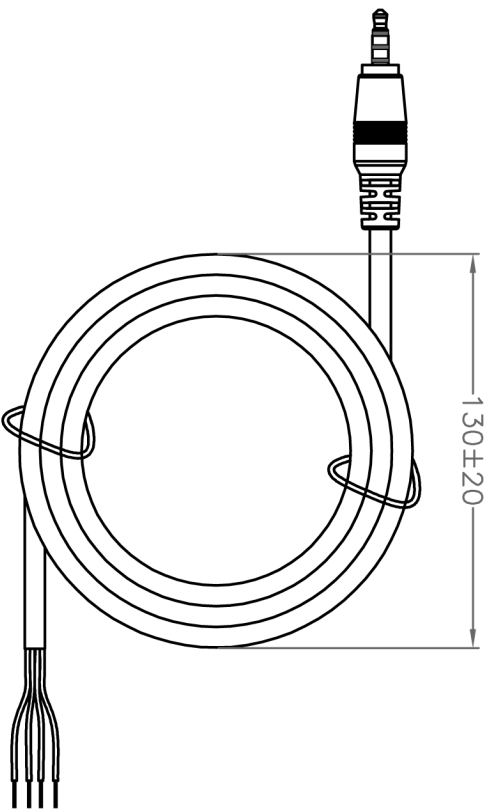

Scale: 2:1

WIRING SCHEME:

A	Tip, Red Wire
B	1st Ring, Black Wire
C	2nd Ring, Yellow Wire
D	3rd Ring, White Wire
E	Inside Sleeve, Green Wire
F	Outside Sleeve, Blue Wire

NOTES:

1. Cable:NOUL 26#/6C(Red.Yellow.Green.Black.Blue.White)(0.16*7)+Shield(0.2*7)+Aluminum foil ϕ 4.5 60P Black L=1820mm;
2. Plug:P/N P36826(Gi1t)
3. Molding Material:PVC Black.
4. Magic:14cm Black

ROHS

品名 TITLE		Cable Assy, 6C 3.5mm Plug To Stripped/Tinned Ends, Shielded			
品號 PART NO.		CA-356CS			
圖號 DRAWING NO.		A			
客戶品號 CUSTOMER P/N		版本 REV.		繪圖 DATE	
公差 TOLERANCE		比例 SCALE		核對 CHECKED	
.X .XX		±0.5 ±0.2		單位 UNIT	
		mm		核准 APPROVED	
				Dinv	
				Jane	
				Swallow	
ARBA	REV	DESCRIPTION		DATE	