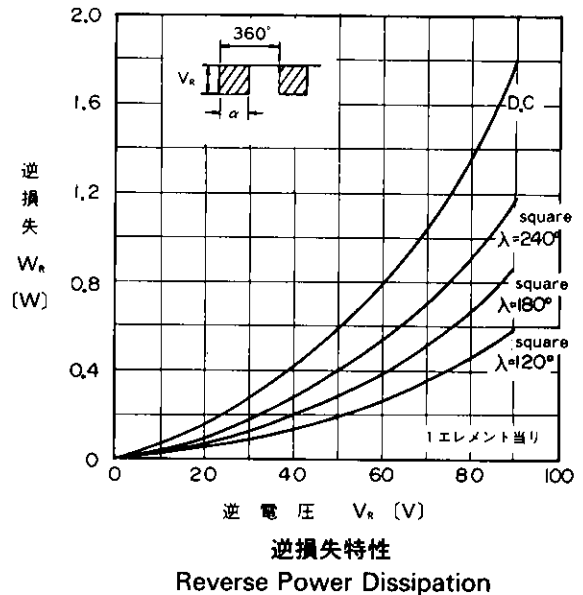

■特性曲線 : Characteristics