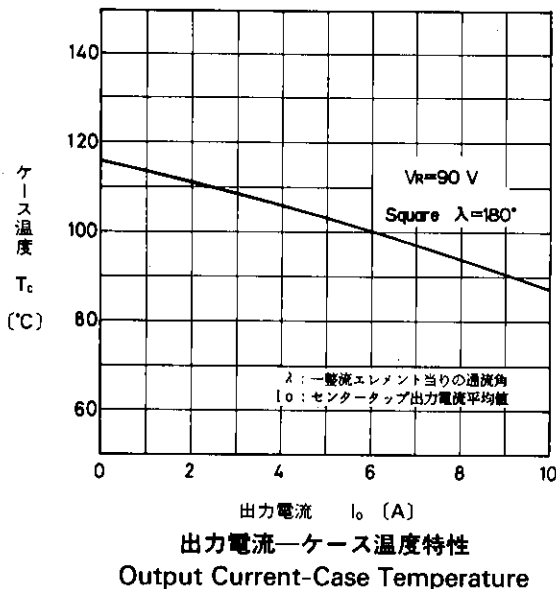

■特性曲線 : Characteristics