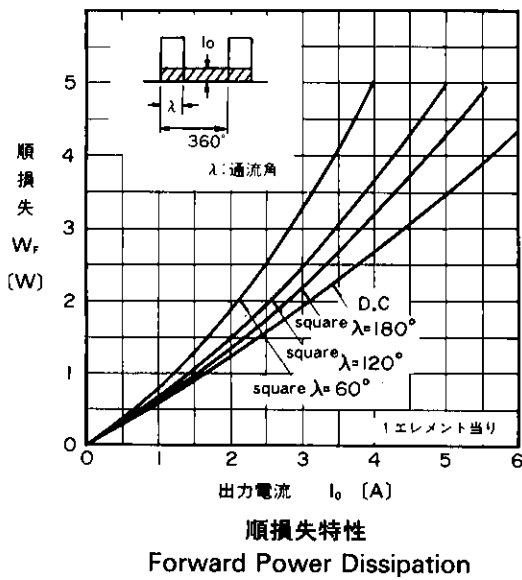

■特性曲線 : Characteristics