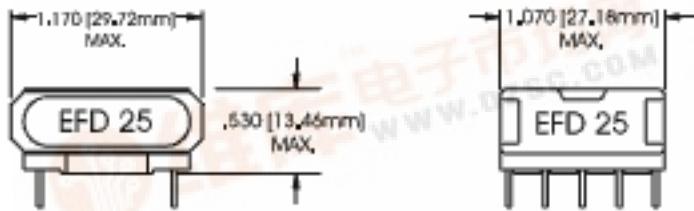

EFD, Standard Custom Packages

MN650

Applications

- Standard packages for custom made transformers.
- Applications include switchmode transformers and inductors.

All specifications are subject to change without notice • Can be customized to your specific application