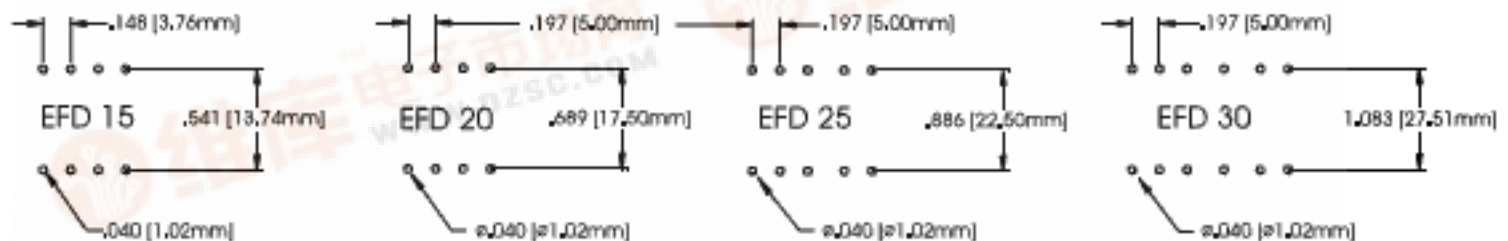

EFD, Standard Custom Packages

MN650

Applications

- Standard packages for custom made transformers.
- Applications include switchmode transformers and inductors.

All specifications are subject to change without notice • Can be customized to your specific application