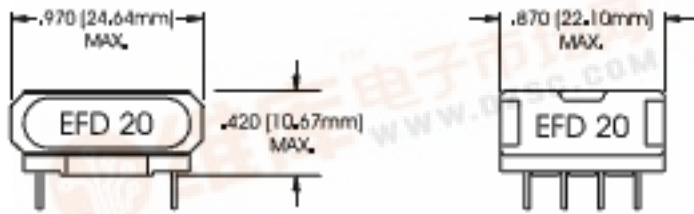

EFD, Standard Custom Packages

MN650

Applications

- Standard packages for custom made transformers.
- Applications include switchmode transformers and inductors.

All specifications are subject to change without notice • Can be customized to your specific application