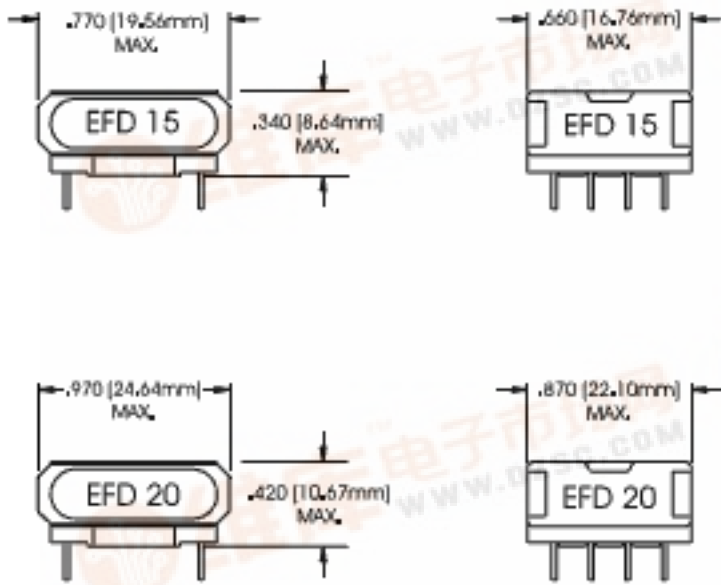

EFD, Standard Custom Packages

MN650

Applications

- Standard packages for custom made transformers.
- Applications include switchmode transformers and inductors.

All specifications are subject to change without notice • Can be customized to your specific application