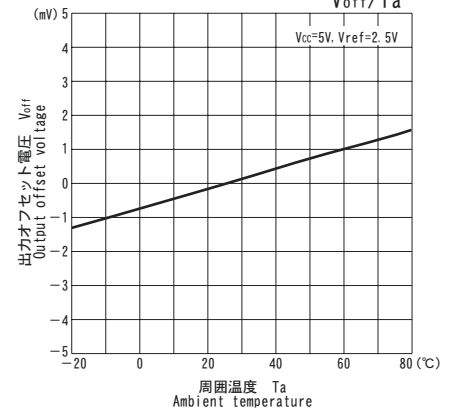

■周波数特性 Focus

■周波数特性 Tracking

■出力オフセット電圧/周囲温度特性 V_{off}/T_a

■出力電圧/周囲温度特性 V_o/T_a

Copyright © Each Manufacturing Company.

All Datasheets cannot be modified without permission.

This datasheet has been download from :