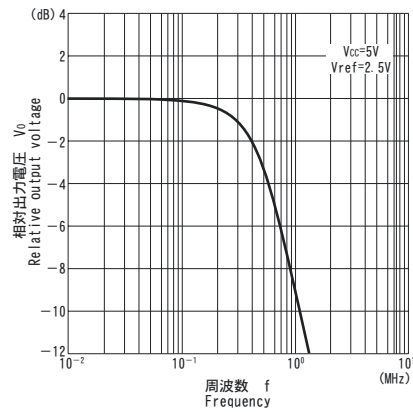

■周波数特性 Focus

■周波数特性 Tracking

■出力オフセット電圧/周囲温度特性 V_{off}/T_a

■出力電圧/周囲温度特性 V_o/T_a

Copyright © Each Manufacturing Company.

All Datasheets cannot be modified without permission.

This datasheet has been download from :