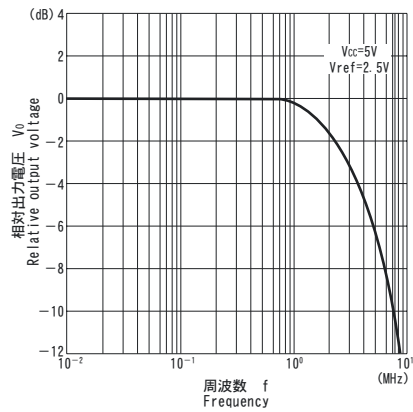

■周波数特性 Focus

■周波数特性 Tracking

■出力オフセット電圧/周囲温度特性 V_{off}/T_a

■出力電圧/周囲温度特性 V_o/T_a

Copyright © Each Manufacturing Company.

All Datasheets cannot be modified without permission.

This datasheet has been download from :