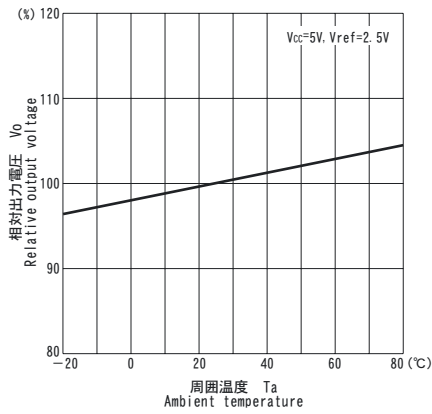

■周波数特性 Focus

■周波数特性 Tracking

■出力オフセット電圧/周囲温度特性 V_{off}/T_a

■出力電圧/周囲温度特性 V_o/T_a

Copyright © Each Manufacturing Company.

All Datasheets cannot be modified without permission.

This datasheet has been download from :