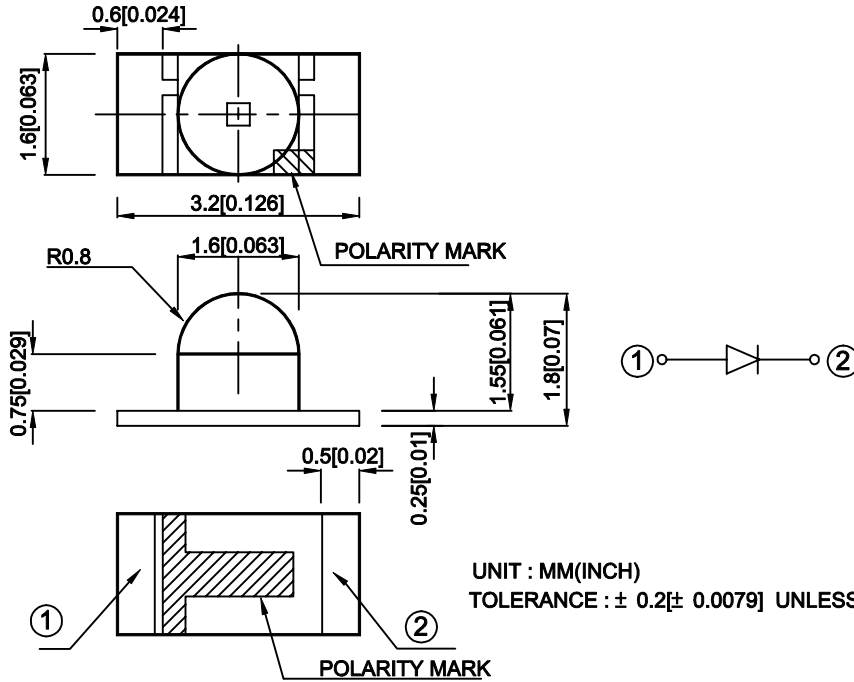

DOME LENS SMD CHIP LED 3216 (1206)

Selection Guide

Part No.	Dice	Lens Type	Iv (mcd) @20mA		Viewing Angle
			Min.	Typ.	
APTD3216HD	BRIGHT RED (GaP)	RED DIFFUSED	1.2	2	50°
APTD3216HC	BRIGHT RED (GaP)	WATER CLEAR	2	4	50°
APTD3216ID	HIGH EFFICIENCY RED (GaAsP/GaP)	RED DIFFUSED	10	40	50°
APTD3216EC	HIGH EFFICIENCY RED (GaAsP/GaP)	WATER CLEAR	10	50	50°
APTD3216NC	PURE ORANGE (GaAsP/GaP)	WATER CLEAR	10	30	50°
APTD3216SGD	SUPER BRIGHT GREEN (GaP)	GREEN DIFFUSED	5	20	50°
APTD3216QYC	SUPER BRIGHT GREEN (GaP)	WATER CLEAR	5	30	50°
APTD3216QGC	SUPER BRIGHT GREEN (GaP)	WATER CLEAR	5	30	50°
APTD3216PGC	PURE GREEN (GaP)	WATER CLEAR	2	5	50°
APTD3216PYC	PURE YELLOW (GaAsP/GaP)	WATER CLEAR	3	20	50°
APTD3216YD	YELLOW (GaAsP/GaP)	YELLOW DIFFUSED	3	10	50°
APTD3216YC	YELLOW (GaAsP/GaP)	WATER CLEAR	3	30	50°
APTD3216SURC	HYPER RED (InGaAlP)	WATER CLEAR	300	600	50°
APTD3216SURCK	HYPER RED (InGaAlP)	WATER CLEAR	200	500	50°
APTD3216SEC	SUPER BRIGHT ORANGE (InGaAlP)	WATER CLEAR	700	1500	50°
APTD3216SECK	SUPER BRIGHT ORANGE (InGaAlP)	WATER CLEAR	500	1300	50°
APTD3216SYC	SUPER BRIGHT YELLOW (InGaAlP)	WATER CLEAR	100	400	50°
APTD3216SYCK	SUPER BRIGHT YELLOW (InGaAlP)	WATER CLEAR	100	300	50°
APTD3216MBC	BLUE (GaN)	WATER CLEAR	30	60	50°
APTD3216PBC	BLUE (InGaN)	WATER CLEAR	100	250	50°