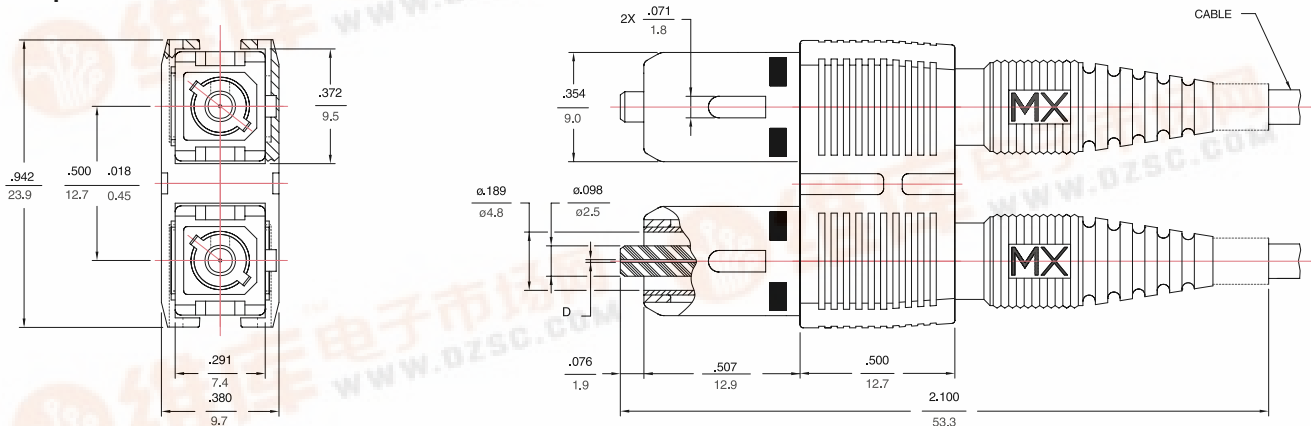

Mechanical Dimensions

SC Duplex Connector

All dimensions in $\frac{\text{INCHES}}{\text{mm}}$