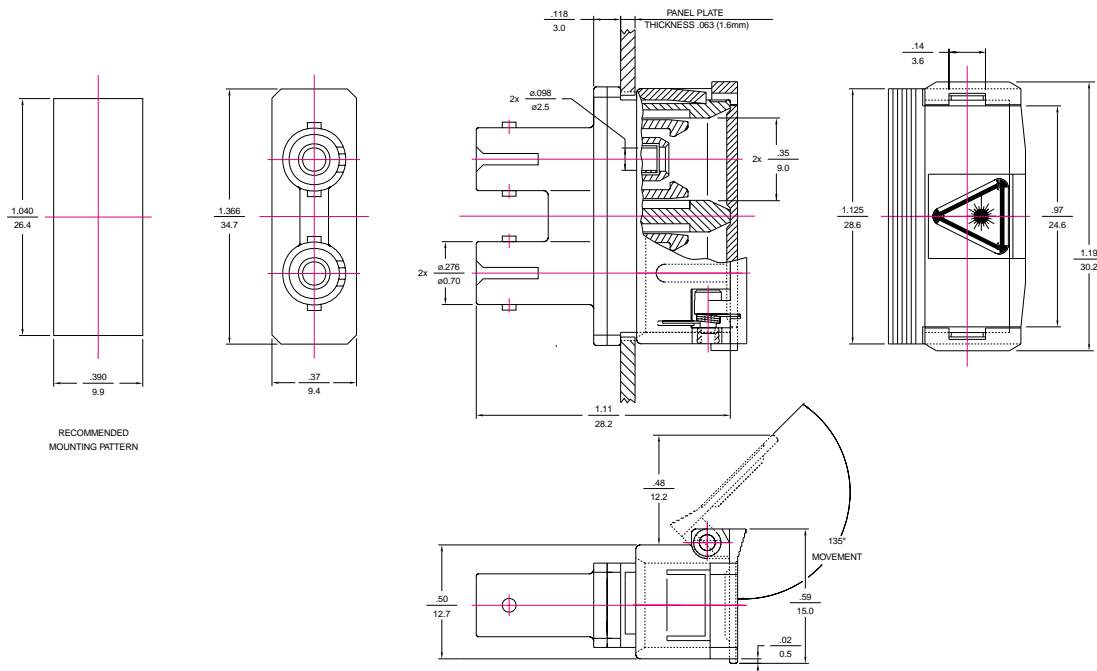

SC to ST Duplex Adapter with Shutter Snap Mount

All dimensions in **INCHES**
mm