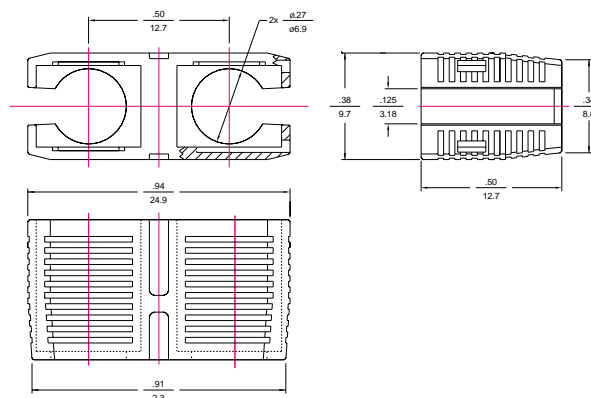

[查询"86166-0100"供应商](#)

Mechanical Dimensions

SC Tunable Duplex Connector Fibre Channel Housing

SC/APC Duplex Connector

SC Duplex Clip

All dimensions in **INCHES**
mm

SC Duplex Connectors & Adapters

[查询"86166-0100"供应商](#)

Mechanical Dimensions

SC to SC Duplex Adapter Snap Mount

SC to ST Duplex Adapter Flange Mount

All dimensions in INCHES
mm

SC Duplex Connectors & Adapters

[查询"86166-0100"供应商](http://www.molex.com)

Mechanical Dimensions