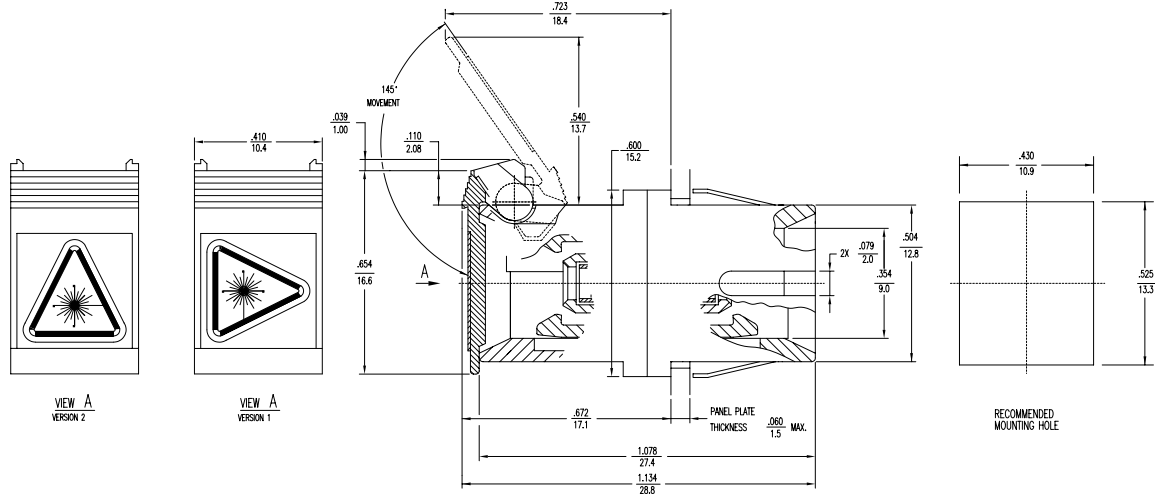

SC Duplex Connectors & Adapters

[查询"86166-0100"供应商](http://www.molex.com)

Mechanical Dimensions

SC to SC Adapter with Shutter Flange Mount