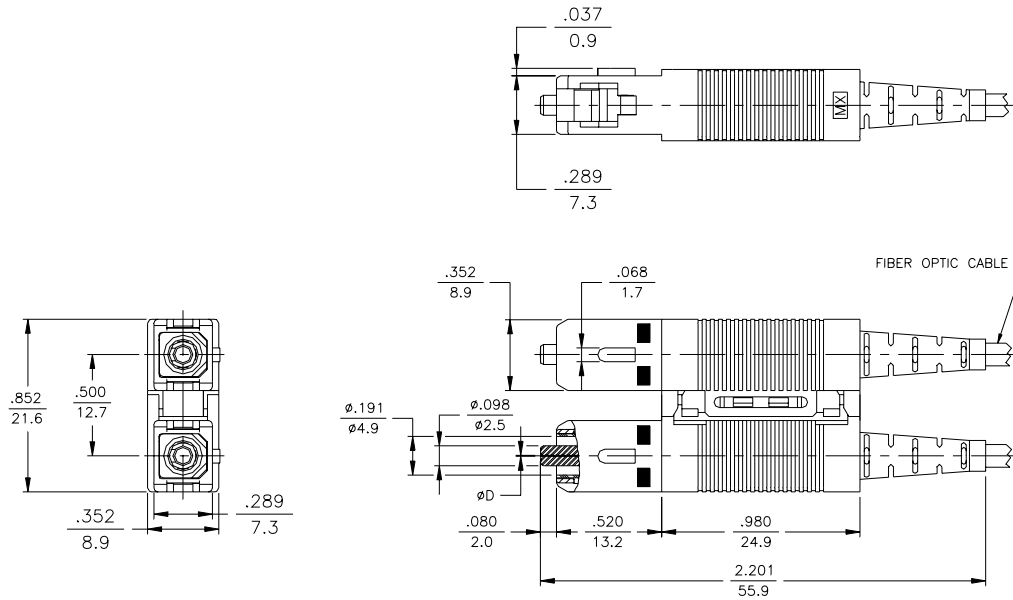

The connector system combines two, widely accepted, NTT-SC standard connectors in a common duplex housing. This housing, while maintaining polarity of the cable, provides smooth insertion and removal of the connector pairs. By using the Molex SC connectors, economic benefits of the easy to assemble one-piece connector body and the reliability of a Telcordia and IEC tested connector design can be realized in a duplex configuration. They are also available with the fibre channel standard compliant housing.

*NTT-SC is a trademark of NTT Advanced Technology Corporation

†ST is a trademark of Lucent Technologies

Mechanical Dimensions

SC Duplex Connector

All dimensions in $\frac{\text{INCHES}}{\text{mm}}$

SC Duplex Connectors & Adapters

[查询"86166-0100"供应商](#)

Mechanical Dimensions

SC Tunable Duplex Connector Fibre Channel Housing

SC/APC Duplex Connector

SC Duplex Clip

All dimensions in **INCHES**
mm

SC Duplex Connectors & Adapters

[查询"86166-0100"供应商](#)