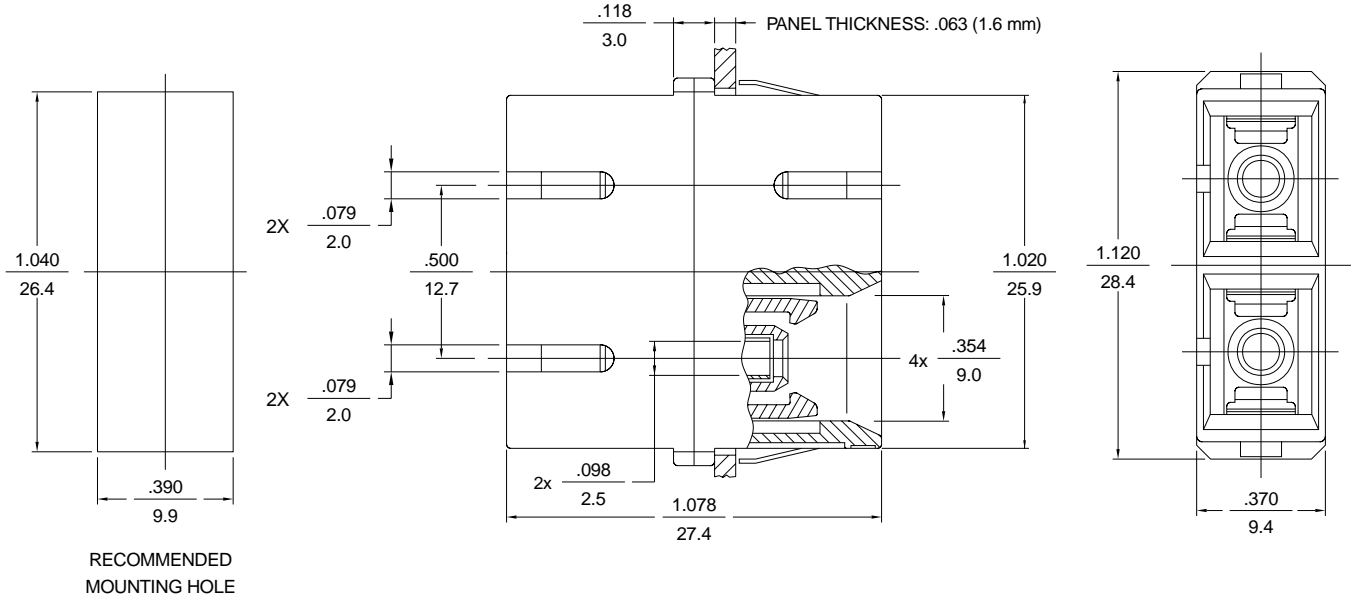

SC Duplex Connectors & Adapters

[查询"86166-0100"供应商](#)

Mechanical Dimensions

SC to SC Duplex Adapter Snap Mount