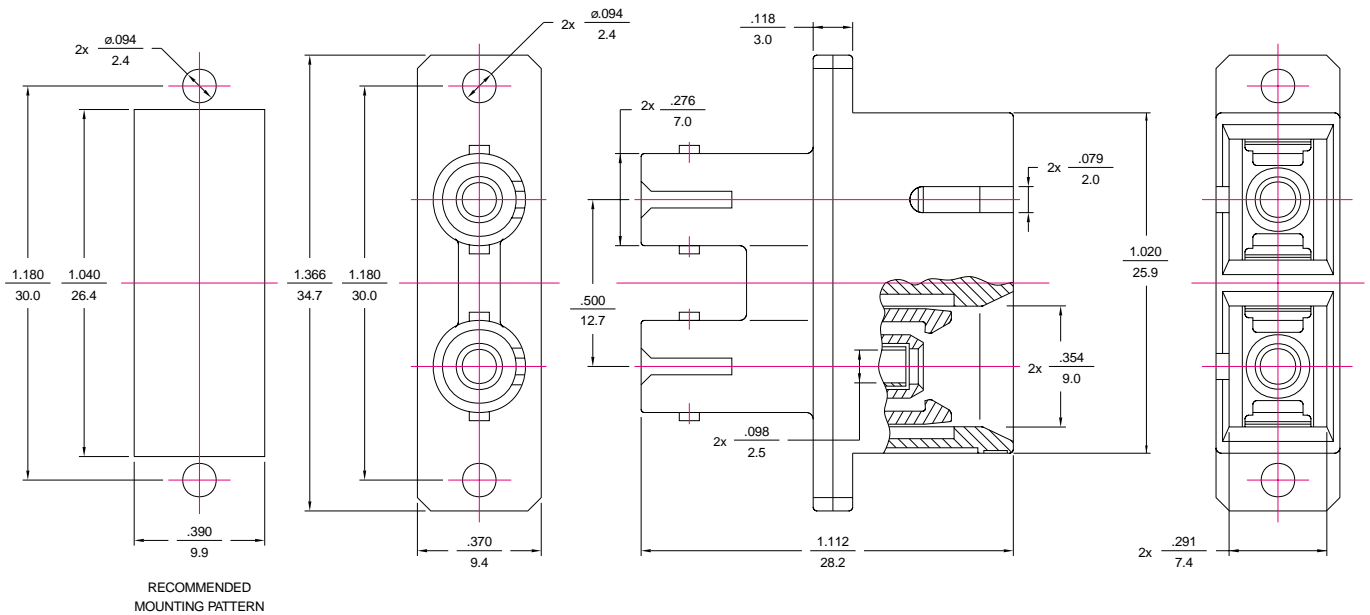

[查询"86166-0100"供应商](#)

Mechanical Dimensions

SC Tunable Duplex Connector Fibre Channel Housing

SC/APC Duplex Connector

SC Duplex Clip

All dimensions in **INCHES**
mm

SC Duplex Connectors & Adapters

[查询"86166-0100"供应商](#)

Mechanical Dimensions

SC to SC Duplex Adapter Snap Mount

SC to ST Duplex Adapter Flange Mount

All dimensions in INCHES
mm

SC Duplex Connectors & Adapters

[查询"86166-0100"供应商](http://www.molex.com)

Mechanical Dimensions