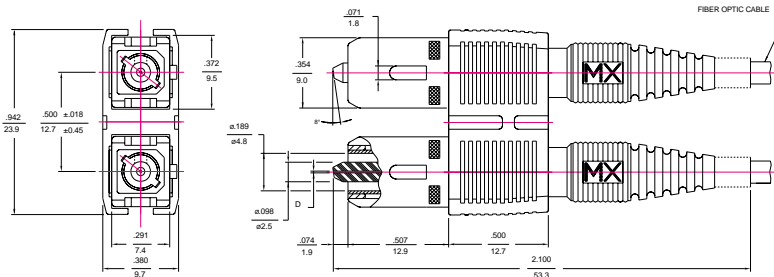

*NTT-SC is a trademark of NTT Advanced Technology Corporation

†ST is a trademark of Lucent Technologies

Mechanical Dimensions

SC Duplex Connector

All dimensions in $\frac{\text{INCHES}}{\text{mm}}$

SC Duplex Connectors & Adapters

[查询"86166-0100"供应商](#)

Mechanical Dimensions

SC Tunable Duplex Connector Fibre Channel Housing

SC/APC Duplex Connector

SC Duplex Clip

All dimensions in **INCHES**
mm

SC Duplex Connectors & Adapters

[查询"86166-0100"供应商](#)