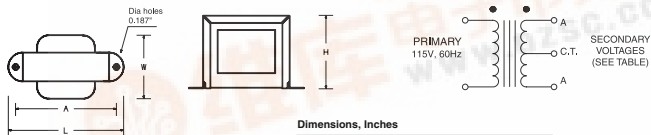

MECHANICAL