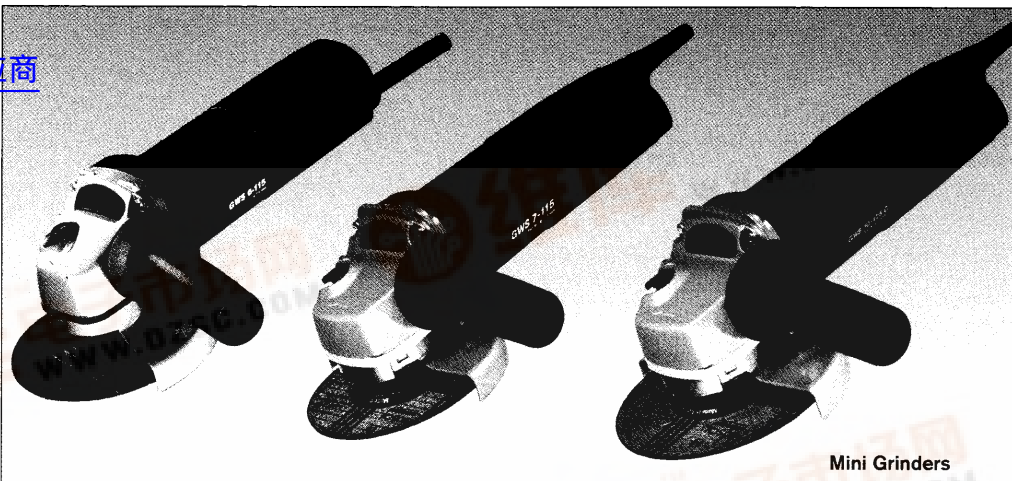

Mini Grinders and Angle Grinders

The extensive Bosch range of mini grinders stretches from the superlight GWS 6-115 with 670 Watts, to the powerful GWS 14-125 C (not illustrated) with 1300 Watts, the right solution for any application. Strong motors guarantee excellent grinding, cutting and roughing performance. Reinforced motor windings ensure effective protection of the motor from sharp grinding dust and therefore guarantees a long service-life.

Comparative model specifications:

Grinding and cutting discs
Rubber backing pad
Cup brushes
Rated no-load speed
Power input
Spindle thread
Weight
Model no.

Mini Grinders

GWS 6-115

115 mm diameter
115 mm diameter
70 mm diameter
11 000 rpm
670 W
M 14
1.4 kg
GWS 6-115

GWS 7-115

115 mm diameter
115 mm diameter
70 mm diameter
11 000 rpm
750 W
M 14
1.55 kg
GWS 7-115
also available with
anti-vibration handle

GWS 10-125 C

125 mm diameter
125 mm diameter
70 mm diameter
11 000 rpm
1020 W
M 14
1.6 kg
GWS 10-125 C
also available with
anti-vibration handle