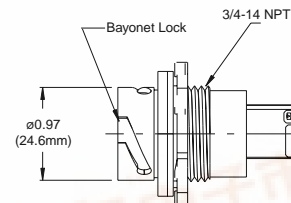

**Mechanical:**

Durability: 500 cycles min.

**Physical:**

Tether-Dust Cap: PP or PA  
 Nut-Jam/Lock: Zinc/Steel  
 Gaskets: Panel – Neoprene  
 O-ring – Nitrile  
 Assemblies: Strain Relief/Cable Seal – PA, TPE Gland  
 Plug Holde, Receptacle, Dust Cap, Locking Ring  
 Wedge – PBTP  
 Screw-Dust Cap: Zinc/Steel