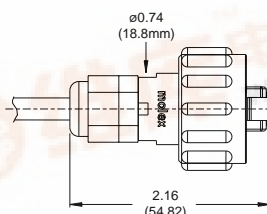

**Specifications**

**Reference Information:**

Packaging: Bag  
 Minimum Order Qty.: 5  
 Standard Pack Size: 1

**Environmental:**

Temperature Rating: -40 to +85°C  
 Waterproof: Meets requirements of NEMA 6P and IP67 for water tightness  
 UL RTI Electrical: 130°C at 0.03"  
 UL RTI Mechanical Without Impact: 140°C at 0.03"

**Mechanical:**

Durability: 500 cycles min.

**Physical:**

Tether-Dust Cap: PP or PA  
 Nut-Jam/Lock: Zinc/Steel  
 Gaskets: Panel – Neoprene  
 O-ring – Nitrile  
 Assemblies: Strain Relief/Cable Seal – PA, TPE Gland  
 Plug Holde, Receptacle, Dust Cap, Locking Ring  
 Wedge – PBTP  
 Screw-Dust Cap: Zinc/Steel