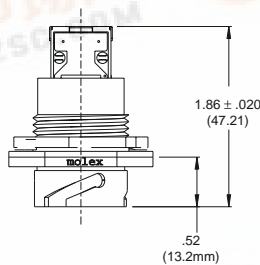

**Mechanical:**

Durability: 500 cycles min.

**Physical:**

Tether-Dust Cap: PP or PA  
 Nut-Jam/Lock: Zinc/Steel  
 Gaskets: Panel – Neoprene  
 O-ring – Nitrile  
 Assemblies: Strain Relief/Cable Seal – PA, TPE Gland  
 Plug Holde, Receptacle, Dust Cap, Locking Ring  
 Wedge – PBTP  
 Screw-Dust Cap: Zinc/Steel