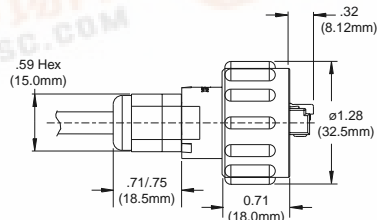

**Mechanical:**

Durability: 500 cycles min.

**Physical:**

Tether-Dust Cap: PP or PA  
 Nut-Jam/Lock: Zinc/Steel  
 Gaskets: Panel – Neoprene  
 O-ring – Nitrile  
 Assemblies: Strain Relief/Cable Seal – PA, TPE Gland  
 Plug Holde, Receptacle, Dust Cap, Locking Ring  
 Wedge – PBTP  
 Screw-Dust Cap: Zinc/Steel