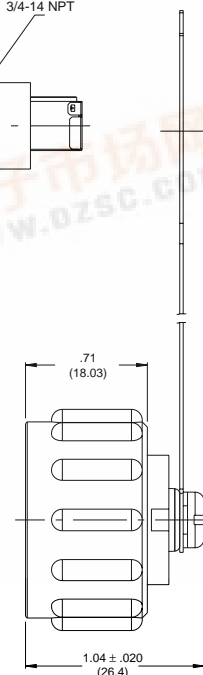

**Mechanical:**

Durability: 500 cycles min.

**Physical:**

Tether-Dust Cap: PP or PA  
 Nut-Jam/Lock: Zinc/Steel  
 Gaskets: Panel – Neoprene  
 O-ring – Nitrile  
 Assemblies: Strain Relief/Cable Seal – PA, TPE Gland  
 Plug Holde, Receptacle, Dust Cap, Locking Ring  
 Wedge – PBTP  
 Screw-Dust Cap: Zinc/Steel