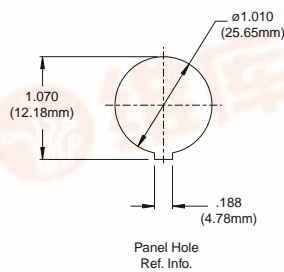

**Mechanical:**

Durability: 500 cycles min.

**Physical:**

Tether-Dust Cap: PP or PA  
 Nut-Jam/Lock: Zinc/Steel  
 Gaskets: Panel – Neoprene  
 O-ring – Nitrile  
 Assemblies: Strain Relief/Cable Seal – PA, TPE Gland  
 Plug Holde, Receptacle, Dust Cap, Locking Ring  
 Wedge – PBTP  
 Screw-Dust Cap: Zinc/Steel