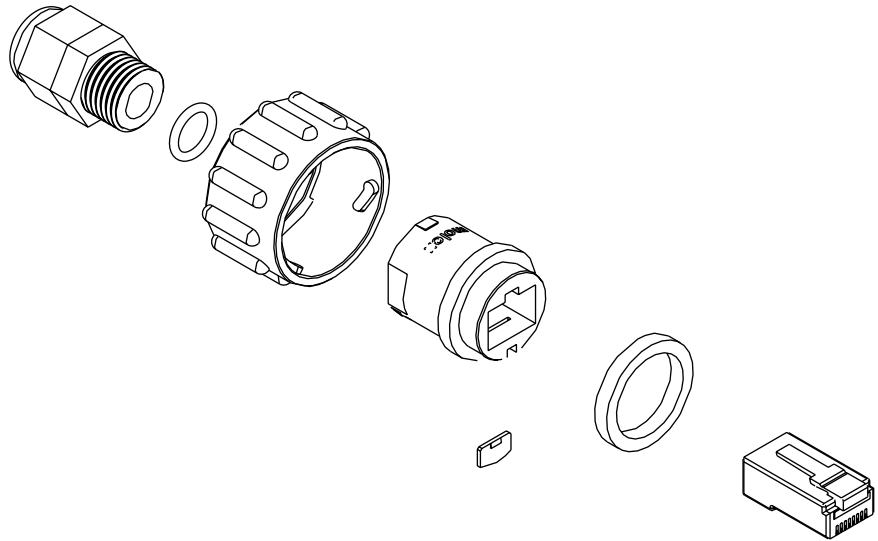

[查询"84700-0001"供应商](#)

Features and Benefits

84700-0001 Field attachable plug

- Robust bayonet style lock
- Only one sealing surface provides a low likelihood of failure
- Superior strain relief
- Meets NEMA 6P and IP 67 rating
- Easy plug termination

84700-0002 Receptacle

- Simple error free mating
- Keyed receptacle housing allows easy damage-free mating

84700-0003 Receptacle

- Same design as plug maintains all of its features

ORDERING INFORMATION

Order No.	Description
84700-0001	Receptacle
84700-0002	Field Wireable Plug
84700-0003	Dust Cap

APPLICATIONS

- Industrial Environment
  - Food and Beverage
  - Automotive
  - Chemical
  - Other continuous and batch processes
- Water Treatment plants
  - Waste water
  - Municipal drinking water
- Transportation Hubs
  - Airports
  - Bus Stations
  - Rail Stations

Industrial Headquarters

4650 62nd Ave. N.
Pinellas Park, FL 33781
727-521-2700
amerinfo@molex.com

Far East North Headquarters

Yamato, Kanagawa, Japan
81-462-65-2324
feninfo@molex.com

Far East South Headquarters

Jurong, Singapore
65-6-268-6868
fesinfo@molex.com

European Headquarters

Munich, Germany
49-89-413092-0
eurinfo@molex.com

Corporate Headquarters

2222 Wellington Ct.
Lisle, IL 60532 U.S.A.
630-969-4550
Fax:630-969-1352

Visit our Web site at <http://www.molex.com>