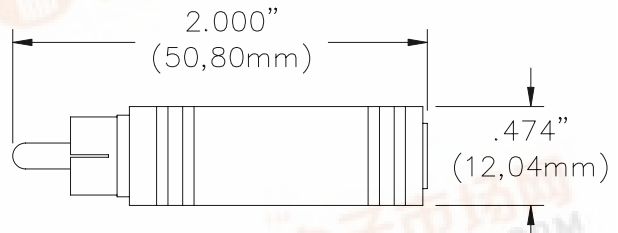

Models 6878, 6879

1/4" Plug (mono) / RCA Jack, 1/4" Jack (mono) / RCA Plug

Model 6878 1/4" Plug (mono) / RCA Jack Adapter

Model 6879 1/4" Jack (mono) / RCA Plug Adapter

Use to convert between RCA to
1/4" mono

Features

- Two pole mono-to-mono version.
- Easy-to-use black and silver design.

Materials

Contacts are nickel-plated brass.

Ordering Information

Model: 6878, 6879

| | |
|---------------------|---------------|
| Number of Contacts | 2 pole (mono) |
| Dielectric strength | 1000 V dc |

All dimensions are in inches. Tolerances (except noted): .xx = ±.02" (.51 mm), .xxx = ±.005" (.127 mm). All specifications are to the latest revisions. Specifications are subject to change without notice. Registered trademarks are the property of their respective companies.