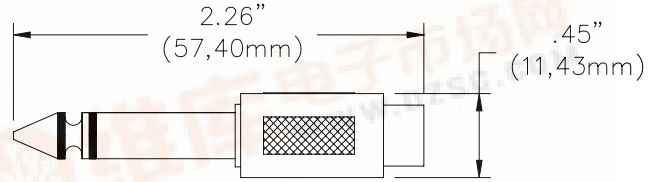

Models 6878, 6879

1/4" Plug (mono) / RCA Jack, 1/4" Jack (mono) / RCA Plug

Model 6878 1/4" Plug (mono) / RCA Jack Adapter

Model 6879 1/4" Jack (mono) / RCA Plug Adapter

Use to convert between RCA to
1/4" mono

Features

- Two pole mono-to-mono version.
- Easy-to-use black and silver design.

Materials

Contacts are nickel-plated brass.

Ordering Information

Model: 6878, 6879

| | |
|---------------------|---------------|
| Number of Contacts | 2 pole (mono) |
| Dielectric strength | 1000 V dc |

All dimensions are in inches. Tolerances (except noted): .xx = ±.02" (.51 mm), .xxx = ±.005" (.127 mm). All specifications are to the latest revisions. Specifications are subject to change without notice. Registered trademarks are the property of their respective companies.