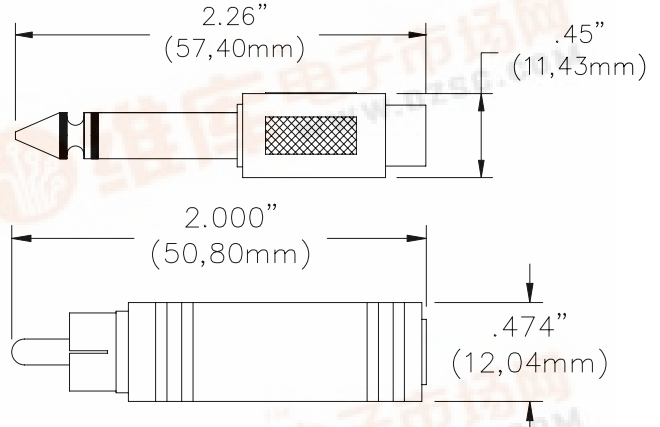

Models 6878, 6879

1/4" Plug (mono) / RCA Jack, 1/4" Jack (mono) / RCA Plug

Model 6878 1/4" Plug (mono) / RCA Jack Adapter

Model 6879 1/4" Jack (mono) / RCA Plug Adapter

Use to convert between RCA to
1/4" mono

Features

- Two pole mono-to-mono version.
- Easy-to-use black and silver design.

Materials

Contacts are nickel-plated brass.

Ordering Information

Model: 6878, 6879

Number of Contacts	2 pole (mono)
Dielectric strength	1000 V dc

All dimensions are in inches. Tolerances (except noted): .xx = ±.02" (.51 mm), .xxx = ±.005" (.127 mm). All specifications are to the latest revisions. Specifications are subject to change without notice. Registered trademarks are the property of their respective companies.