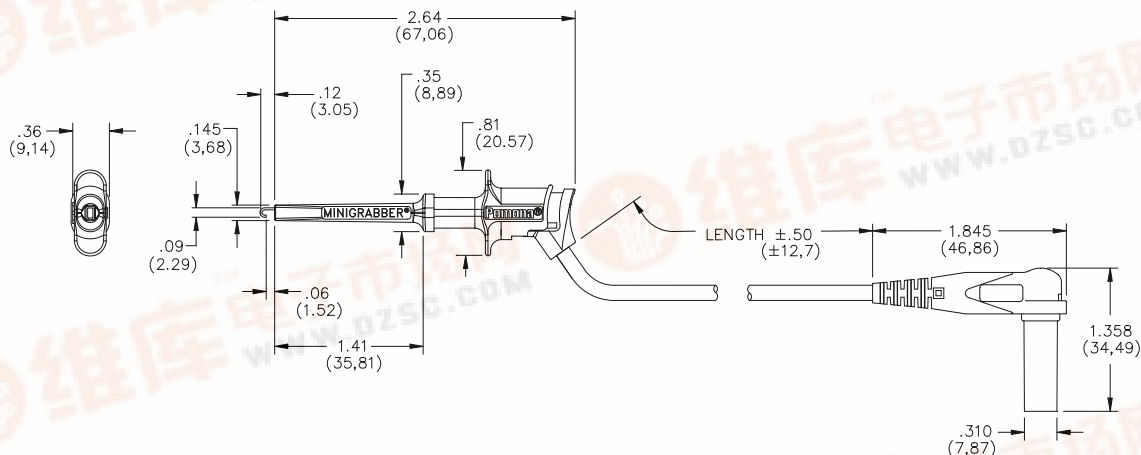

Model 6244

Minigrabber® Test Clip to Right Angle Sheathed Banana Plug

Features

- Newly designed Minigrabber® Test Clip Patch Cord complies with IEC 61010-2-31, which is the latest international safety standard for test accessories.
- Grabber width is a slim .36" (9,14 mm) for easier side by side stacking.
- Grabber hook is gold plated beryllium copper to ensure signal integrity & attaches onto component leads up to .060" (1,5 mm) O.D.
- Grabber patch cord interfaces directly into the most popular multimeters configured with 4 mm sheathed safety jacks, including Amprobe, Fluke, H-P, Tektronix and Wavetek.
- Plug is molded directly to the cable in an integral one-piece design and the wire is double crimped for a long lasting connection.
- Multi-leaf banana spring material is nickel plated beryllium copper for extended insertion life & low contact resistance.
- High strand count silicone insulated wire offers excellent flexibility and high temperature resistance.

Materials

Grabber: Body: Polypropylene, Color per Part Number
Hook: Beryllium Copper, Gold Plated, compression Spring: Music Wire
Wire: 18 AWG, 65 x 36 Tinned Copper, Insulation – Silicone, .144" (3,66 mm) O.D., Color per P/N
Banana Plug: Body – Brass, Nickel Plated, Spring – Beryllium Copper, Nickel Plated
Insulation – Polypropylene, Color per P/N

Ratings

IEC 61010 2-031, Category II, P2 Compliant
Operating Voltage: 300 VRMS/DC Max.
Current: 5 Amperes Max.

Ordering Information

Model 6244-XX-*
XX = Length in Inches, Standard Length: 48" (122 cm)
* = Color Code, -0 Black, -2 Red