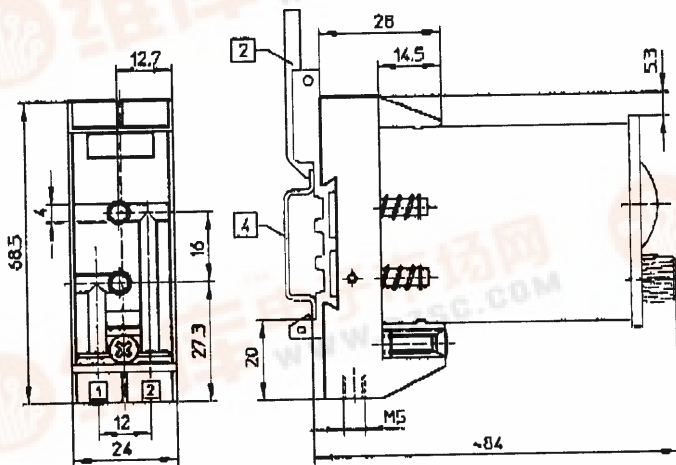

Counters
Timers
查询 150240 供应商

713-2128

FESTO
PNEUMATIC

Type PZVT-...

PZVT-...-SEC

PZVT-AUT

Base adaptor
Type PZVT-S-DIN

Front panel frame
Type PZVT-FR

- 1 Clamping frame supplied with unit
- 2 Mounting plate, type MPL-MUS/PZ-H
- 3 Mounting plate, type MPL-MUS/PZ-G
- 4 H rail to DIN 50 022
- 5 G rail to DIN 50 085