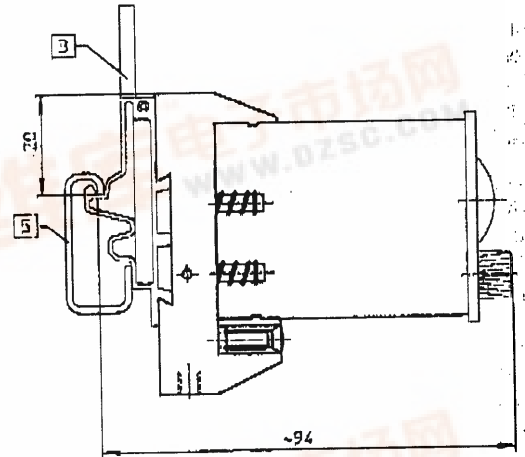

Counters
Timers
查询 150240 供应商

713-2128

FESTO
PNEUMATIC

Type PZVT-...

PZVT-...-SEC

PZVT-AUT

Base adaptor
Type PZVT-S-DIN

Front panel frame
Type PZVT-FR

- 1 Clamping frame supplied with unit
- 2 Mounting plate, type MPL-MUS/PZ-H
- 3 Mounting plate, type MPL-MUS/PZ-G
- 4 H rail to DIN 50 022
- 5 G rail to DIN 50 085