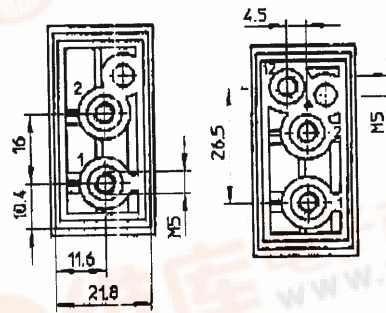

Counters
Timers
查询 150240 供应商

713-2128

FESTO
PNEUMATIC

Type PZVT-...

PZVT-...-SEC

PZVT-AUT

Base adaptor
Type PZVT-S-DIN

Front panel frame
Type PZVT-FR

- 1 Clamping frame supplied with unit
- 2 Mounting plate, type MPL-MUS/PZ-H
- 3 Mounting plate, type MPL-MUS/PZ-G
- 4 H rail to DIN 50 022
- 5 G rail to DIN 50 085