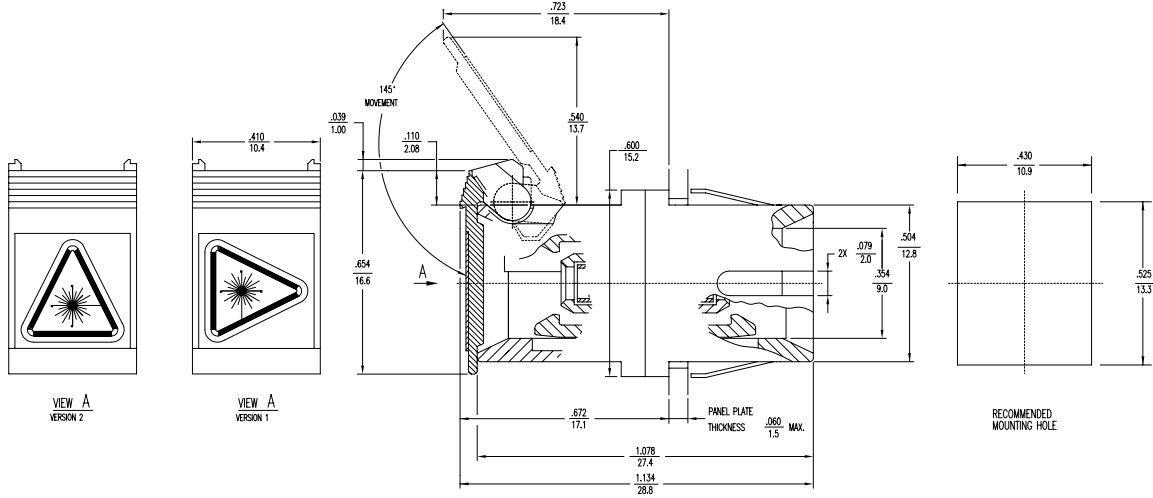

SC Duplex Connectors & Adapters

[查询"86167-0600"供应商](http://www.moex.com)

Mechanical Dimensions

SC to SC Adapter with Shutter Flange Mount