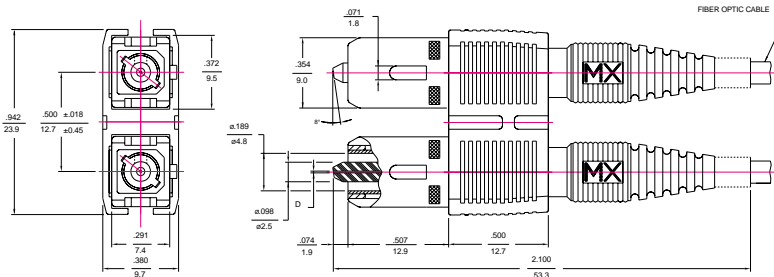

*NTT-SC is a trademark of NTT Advanced Technology Corporation

†ST is a trademark of Lucent Technologies

Mechanical Dimensions

SC Duplex Connector

All dimensions in $\frac{\text{INCHES}}{\text{mm}}$

MOLEX FIBER OPTICS DIVISION 5224 Katrine Avenue, Downers Grove, IL 60515 / Tel: 800-A1-FIBER or (630) 512-8787 Web: www.molex.com/fiber

SC Duplex Connectors & Adapters

[查询"86167-0600"供应商](http://www.molex.com)

Mechanical Dimensions

SC Tunable Duplex Connector Fibre Channel Housing

SC/APC Duplex Connector

SC Duplex Clip

All dimensions in **INCHES**
mm