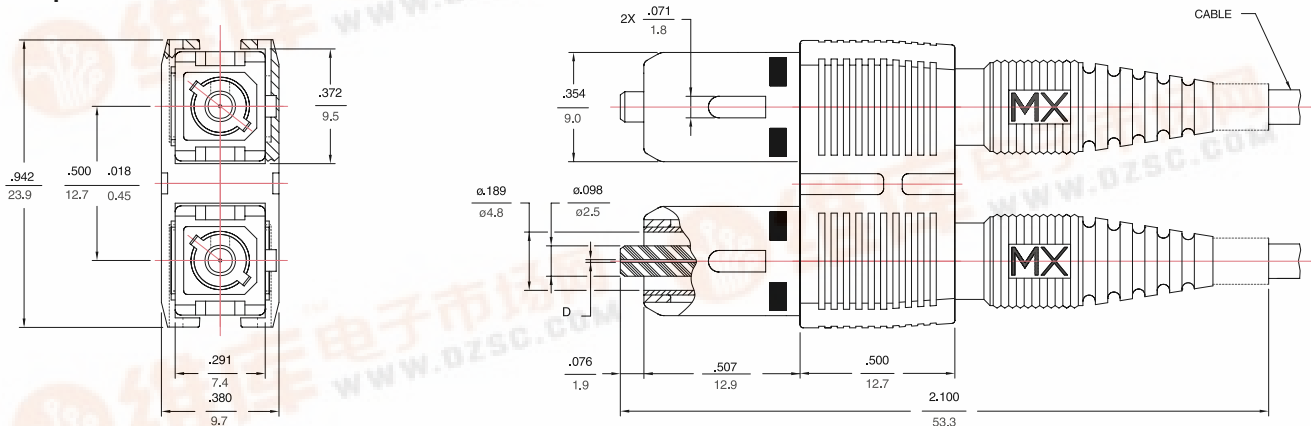

The connector system combines two, widely accepted, NTT-SC standard connectors in a common duplex housing. This housing, while maintaining polarity of the cable, provides smooth insertion and removal of the connector pairs. By using the Molex SC connectors, economic benefits of the easy to assemble one-piece connector body and the reliability of a Telcordia and IEC tested connector design can be realized in a duplex configuration. They are also available with the fibre channel standard compliant housing.

To support the use of optical fiber as a cabling media in the network, especially in the horizontal premises applications, Molex offers a variety of duplex adapters. The SC to SC combination, available in flange mount or snap mount versions, supports the EIA/TIA commercial building telecommunication wiring standards, and the SC to ST, also available in the flange or snap mount versions, supports the migration to these standards. These adapters are now available with a snap-on shutter assembly which provides a barrier against laser exposure and dust contamination. All adapter styles are available with either the zirconia ceramic or phosphor bronze sleeves.

*NTT-SC is a trademark of NTT Advanced Technology Corporation

†ST is a trademark of Lucent Technologies

Mechanical Dimensions

SC Duplex Connector

All dimensions in $\frac{\text{INCHES}}{\text{mm}}$

MOLEX FIBER OPTICS DIVISION 5224 Katrine Avenue, Downers Grove, IL 60515 / Tel: 800-A1-FIBER or (630) 512-8787 Web: www.molex.com/fiber