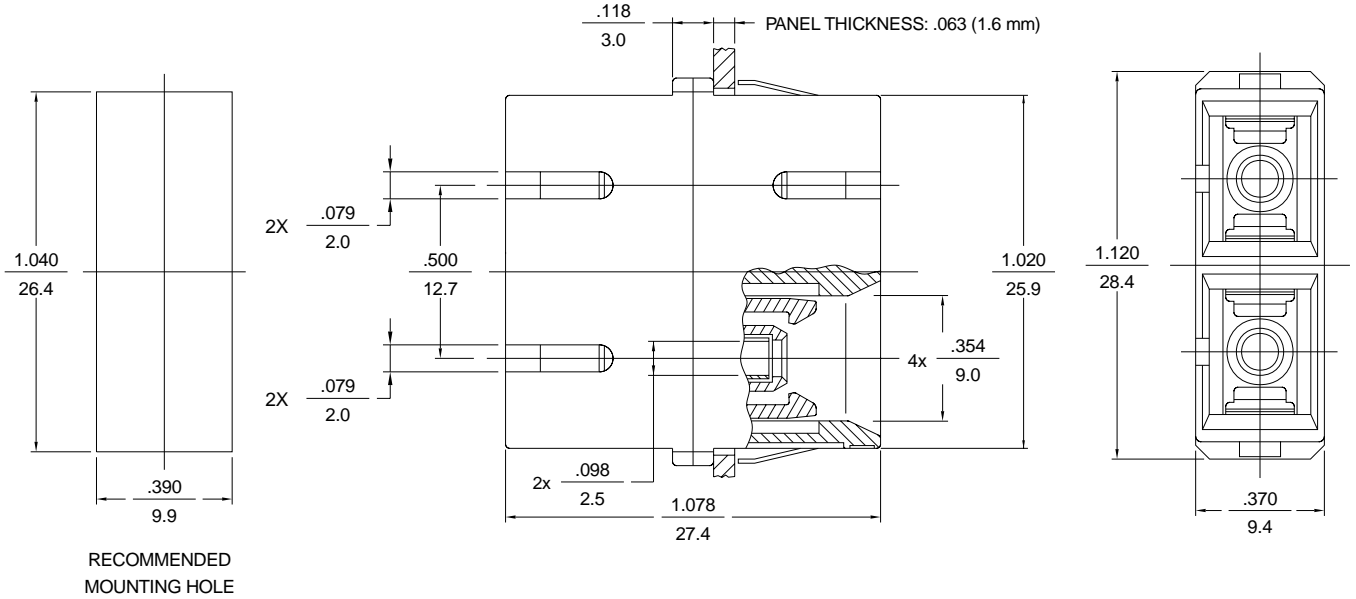

SC Duplex Connectors & Adapters

[查询"86167-0600"供应商](http://www.molex.com)

Mechanical Dimensions

SC to SC Duplex Adapter Snap Mount