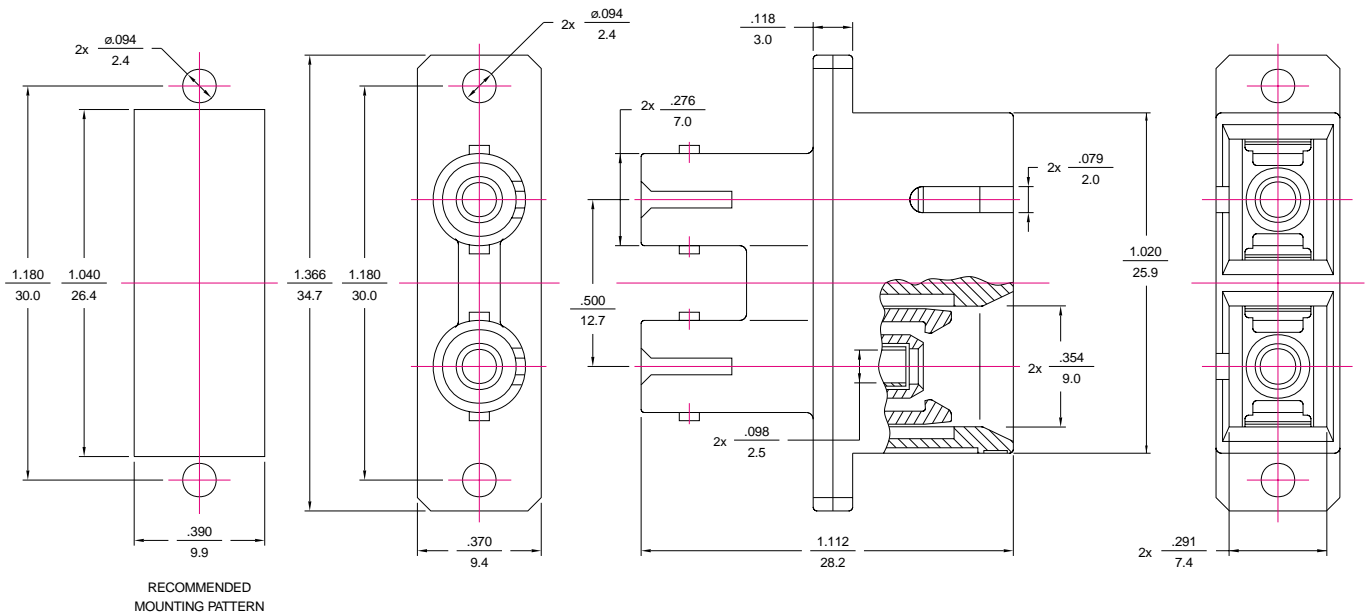

SC Duplex Connectors & Adapters

[查询"86167-0600"供应商](http://www.molex.com)

Mechanical Dimensions

SC Tunable Duplex Connector Fibre Channel Housing

SC/APC Duplex Connector

SC Duplex Clip

All dimensions in **INCHES**
mm

SC Duplex Connectors & Adapters

[查询"86167-0600"供应商](http://www.molex.com)

Mechanical Dimensions

SC to SC Duplex Adapter Snap Mount

SC to ST Duplex Adapter Flange Mount

All dimensions in INCHES
mm

SC Duplex Connectors & Adapters

[查询"86167-0600"供应商](http://www.moex.com)

Mechanical Dimensions

SC to SC Adapter with Shutter Flange Mount

SC to ST Duplex Adapter with Shutter Snap Mount

All dimensions in **INCHES**
mm

SC Duplex Connectors & Adapters