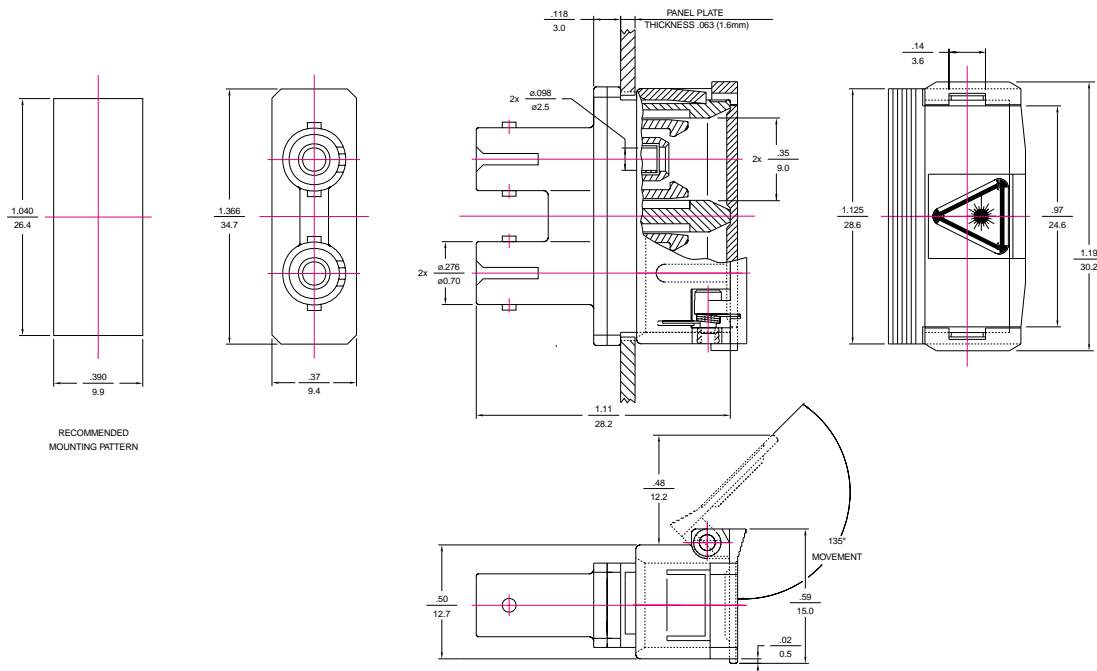

[查询"86167-0600"供应商](http://www.moex.com)

Mechanical Dimensions

SC to SC Adapter with Shutter Flange Mount

SC to ST Duplex Adapter with Shutter Snap Mount

All dimensions in **INCHES**
mm

SC Duplex Connectors & Adapters