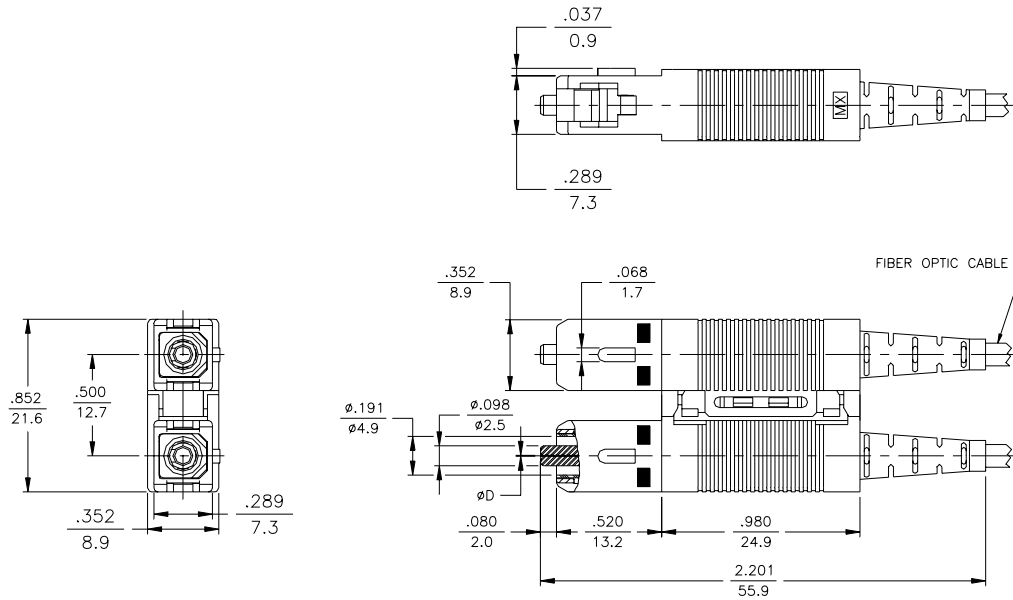

SC Duplex Connectors & Adapters

[查询"86167-0600"供应商](http://www.molex.com)

Mechanical Dimensions

SC Tunable Duplex Connector Fibre Channel Housing