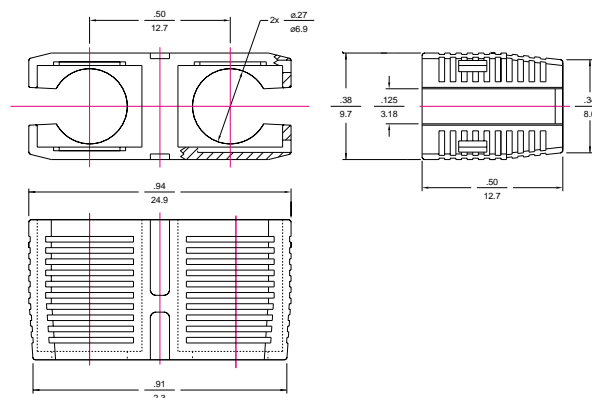

*NTT-SC is a trademark of NTT Advanced Technology Corporation

†ST is a trademark of Lucent Technologies

Mechanical Dimensions

SC Duplex Connector

All dimensions in $\frac{\text{INCHES}}{\text{mm}}$

MOLEX FIBER OPTICS DIVISION 5224 Katrine Avenue, Downers Grove, IL 60515 / Tel: 800-A1-FIBER or (630) 512-8787 Web: www.molex.com/fiber

SC Duplex Connectors & Adapters

[查询"86167-0600"供应商](http://www.molex.com)

Mechanical Dimensions

SC Tunable Duplex Connector Fibre Channel Housing

SC/APC Duplex Connector

SC Duplex Clip

All dimensions in **INCHES**
mm

SC Duplex Connectors & Adapters

[查询"86167-0600"供应商](http://www.molex.com)

Mechanical Dimensions

SC to SC Duplex Adapter Snap Mount

SC to ST Duplex Adapter Flange Mount

All dimensions in INCHES
mm

SC Duplex Connectors & Adapters