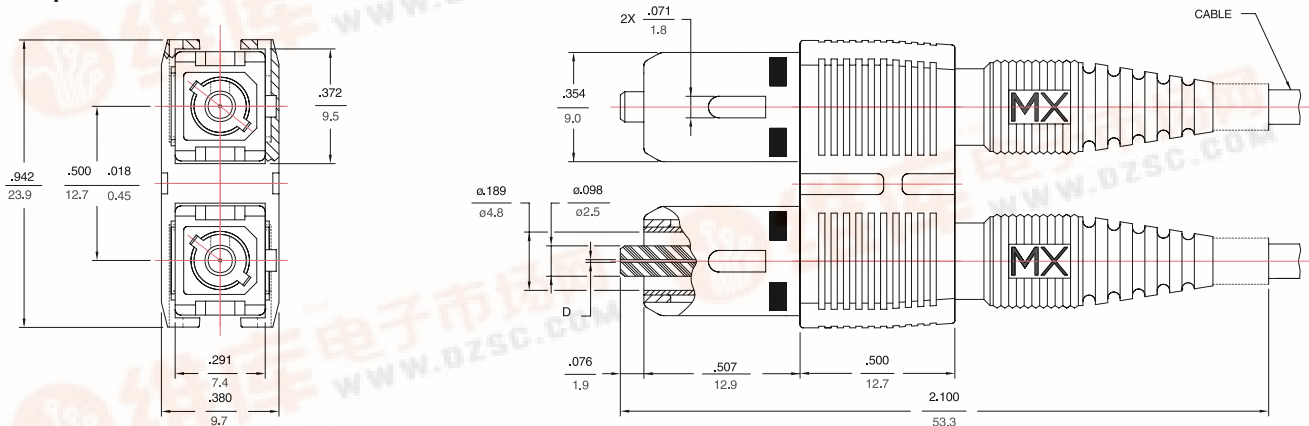

Mechanical Dimensions

SC Duplex Connector

All dimensions in $\frac{\text{INCHES}}{\text{mm}}$