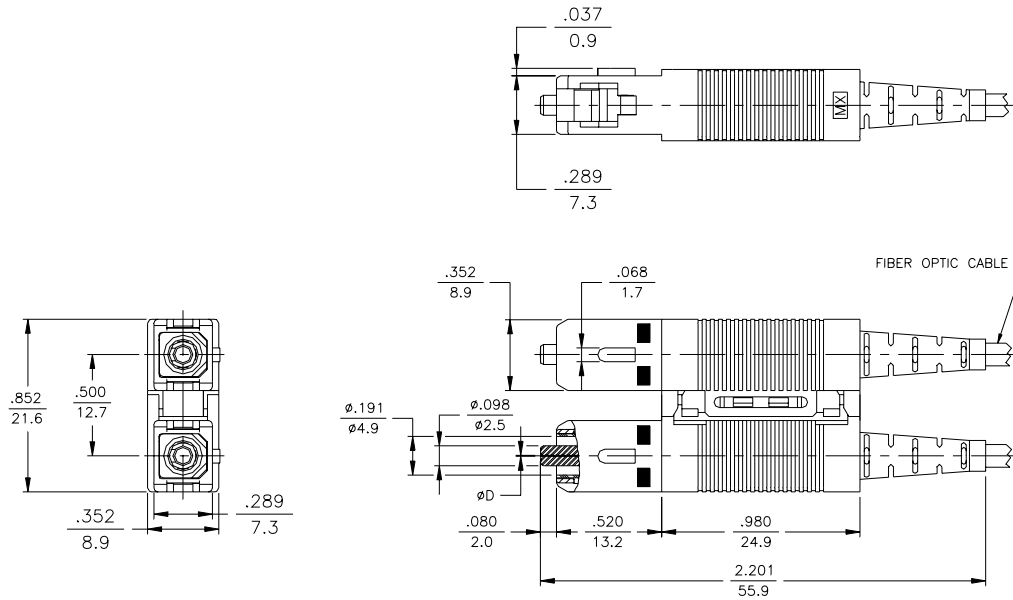

The connector system combines two, widely accepted, NTT-SC standard connectors in a common duplex housing. This housing, while maintaining polarity of the cable, provides smooth insertion and removal of the connector pairs. By using the Molex SC connectors, economic benefits of the easy to assemble one-piece connector body and the reliability of a Telcordia and IEC tested connector design can be realized in a duplex configuration. They are also available with the fibre channel standard compliant housing.

*NTT-SC is a trademark of NTT Advanced Technology Corporation

†ST is a trademark of Lucent Technologies

Mechanical Dimensions

SC Duplex Connector

All dimensions in $\frac{\text{INCHES}}{\text{mm}}$

SC Duplex Connectors & Adapters

[查询"86167-0130"供应商](#)

Mechanical Dimensions

SC Tunable Duplex Connector Fibre Channel Housing

SC/APC Duplex Connector

SC Duplex Clip

All dimensions in **INCHES**
mm

SC Duplex Connectors & Adapters

[查询"86167-0130"供应商](http://www.molex.com)