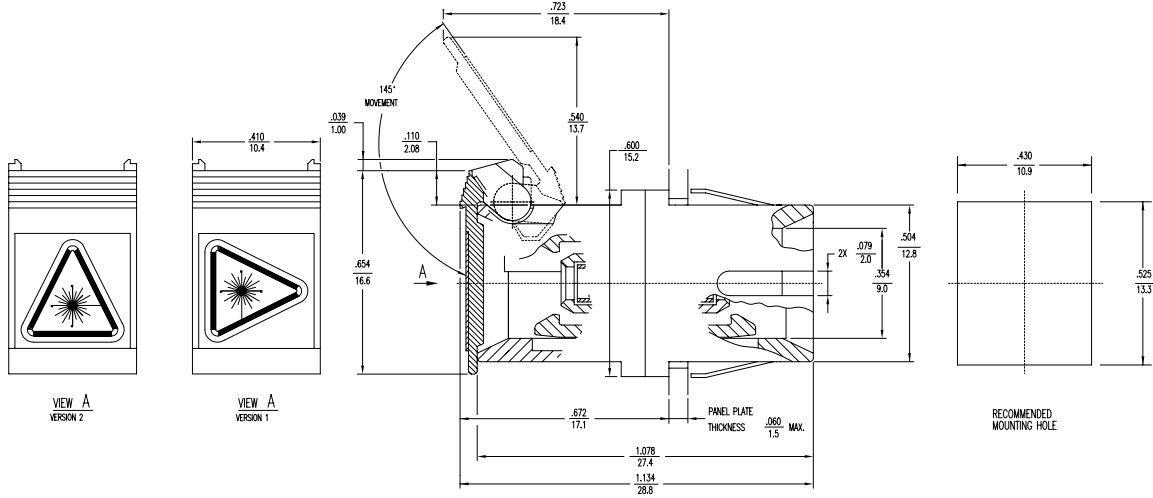

[查询"86167-0130"供应商](#)

Mechanical Dimensions

SC Tunable Duplex Connector Fibre Channel Housing

SC/APC Duplex Connector

SC Duplex Clip

All dimensions in **INCHES**
mm

SC Duplex Connectors & Adapters

[查询"86167-0130"供应商](http://www.molex.com)

Mechanical Dimensions

SC to SC Adapter with Shutter Flange Mount

SC to ST Duplex Adapter with Shutter Snap Mount

All dimensions in **INCHES**
mm

SC Duplex Connectors & Adapters

[查询"86167-0130"供应商](#)

Standard Part Numbers