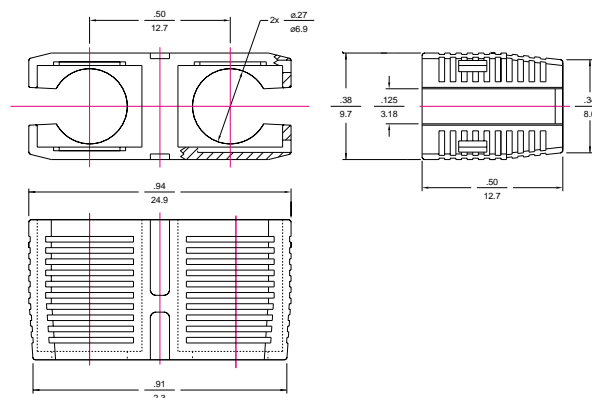

*NTT-SC is a trademark of NTT Advanced Technology Corporation

†ST is a trademark of Lucent Technologies

Mechanical Dimensions

SC Duplex Connector

All dimensions in $\frac{\text{INCHES}}{\text{mm}}$

SC Duplex Connectors & Adapters

[查询"86167-0130"供应商](#)

Mechanical Dimensions

SC Tunable Duplex Connector Fibre Channel Housing

SC/APC Duplex Connector

SC Duplex Clip

All dimensions in **INCHES**
mm

SC Duplex Connectors & Adapters

[查询"86167-0130"供应商](http://www.molex.com)

Mechanical Dimensions

SC to SC Adapter with Shutter Flange Mount

SC to ST Duplex Adapter with Shutter Snap Mount

All dimensions in **INCHES**
mm

SC Duplex Connectors & Adapters

[查询"86167-0130"供应商](#)

Standard Part Numbers