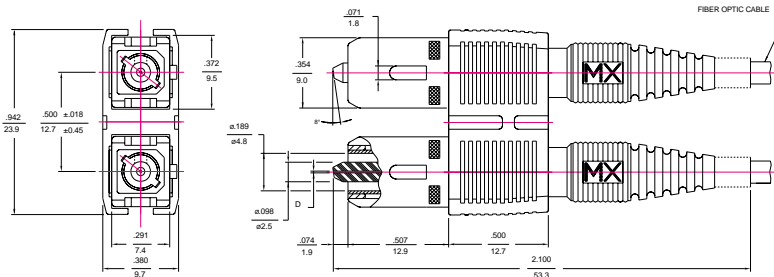

*NTT-SC is a trademark of NTT Advanced Technology Corporation

†ST is a trademark of Lucent Technologies

Mechanical Dimensions

SC Duplex Connector

All dimensions in $\frac{\text{INCHES}}{\text{mm}}$

SC Duplex Connectors & Adapters

[查询"86167-0130"供应商](#)

Mechanical Dimensions

SC Tunable Duplex Connector Fibre Channel Housing

SC/APC Duplex Connector

SC Duplex Clip

All dimensions in **INCHES**
mm

SC Duplex Connectors & Adapters

[查询"86167-0130"供应商](http://www.molex.com)