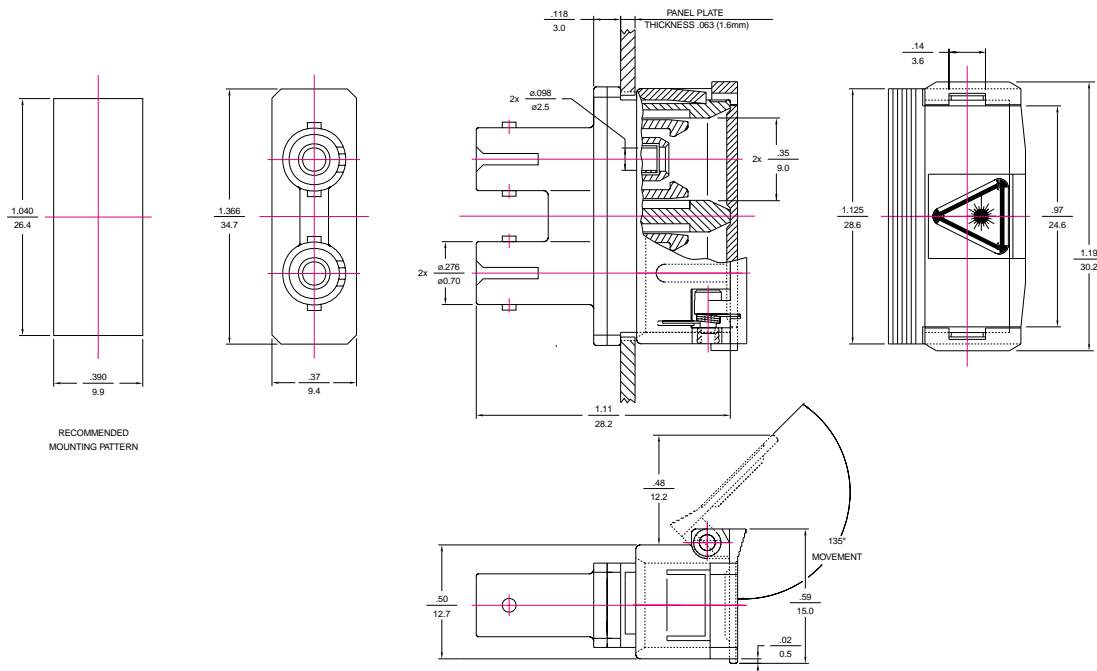

[查询"86167-0130"供应商](#)

Mechanical Dimensions

SC Tunable Duplex Connector Fibre Channel Housing

SC/APC Duplex Connector

SC Duplex Clip

All dimensions in **INCHES**
mm

SC Duplex Connectors & Adapters

[查询"86167-0130"供应商](http://www.molex.com)

Mechanical Dimensions

SC to SC Adapter with Shutter Flange Mount

SC to ST Duplex Adapter with Shutter Snap Mount

All dimensions in **INCHES**
mm

SC Duplex Connectors & Adapters

[查询"86167-0130"供应商](#)

Standard Part Numbers