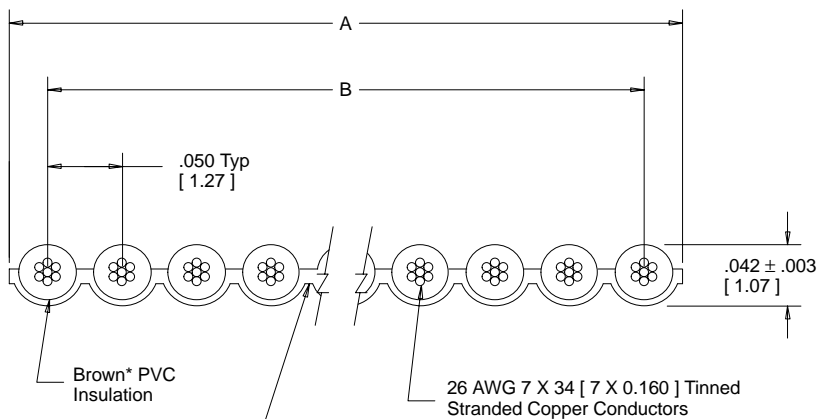

### 3M Interconnect Solutions Division

6801 River Place Blvd.  
Austin, TX 78726-9000

For technical, sales or ordering information call  
**800-225-5373**

# .050" Color Coded Flat Cable

26 AWG Stranded, PVC

3811 Series

[查询"3811/10"供应商](#)

Number of Conductors	3M Part Number	Dimension A	Dimension B
09	<b>3811/09</b>	0.450 ± .015 [ 11.43 ]	0.400 ± .010 [ 10.16 ]
10	<b>3811/10</b>	0.500 ± .015 [ 12.70 ]	0.450 ± .010 [ 11.43 ]
14	<b>3811/14</b>	0.700 ± .015 [ 17.78 ]	0.650 ± .010 [ 16.51 ]
15	<b>3811/15</b>	0.750 ± .015 [ 19.05 ]	0.700 ± .010 [ 17.78 ]
16	<b>3811/16</b>	0.800 ± .020 [ 20.32 ]	0.750 ± .015 [ 19.05 ]
18	<b>3811/18</b>	0.900 ± .020 [ 22.86 ]	0.850 ± .015 [ 21.59 ]
20	<b>3811/20</b>	1.000 ± .020 [ 25.40 ]	0.950 ± .015 [ 24.13 ]
24	<b>3811/24</b>	1.200 ± .020 [ 30.48 ]	1.150 ± .015 [ 29.21 ]
25	<b>3811/25</b>	1.250 ± .020 [ 31.75 ]	1.200 ± .015 [ 30.48 ]
26	<b>3811/26</b>	1.300 ± .020 [ 33.02 ]	1.250 ± .015 [ 31.75 ]
30	<b>3811/30</b>	1.500 ± .025 [ 38.10 ]	1.450 ± .020 [ 36.83 ]
34	<b>3811/34</b>	1.700 ± .025 [ 43.18 ]	1.650 ± .020 [ 41.91 ]
36	<b>3811/36</b>	1.800 ± .025 [ 45.72 ]	1.750 ± .020 [ 44.45 ]
37	<b>3811/37</b>	1.850 ± .025 [ 46.99 ]	1.800 ± .020 [ 45.72 ]
40	<b>3811/40</b>	2.000 ± .025 [ 50.80 ]	1.950 ± .020 [ 49.53 ]
50	<b>3811/50</b>	2.500 ± .025 [ 63.50 ]	2.450 ± .020 [ 62.23 ]
60	<b>3811/60</b>	3.000 ± .025 [ 76.20 ]	2.950 ± .020 [ 74.93 ]
64	<b>3811/64</b>	3.200 ± .025 [ 81.28 ]	3.150 ± .020 [ 80.01 ]