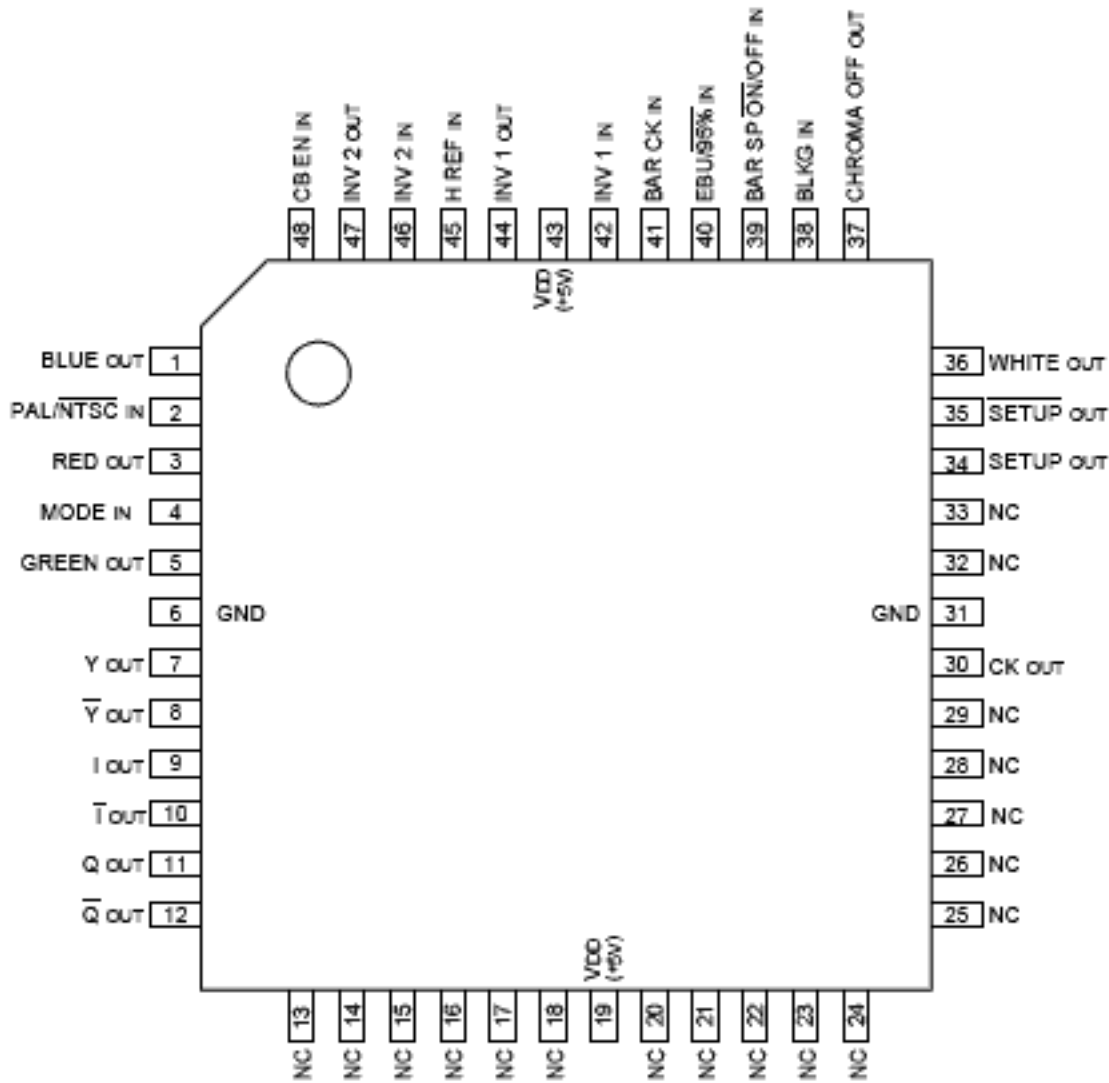

C-MOS COLOR BAR GENERATOR
-TOP VIEW-

| INPUT | | | | FUNCTION |
|----------|------|---------|--------|----------------------|
| PAL/NTSC | MODE | EBU/95% | BAR SP | |
| 0 | 0 | 0 | 0 | EIAJ COLOR BAR |
| 0 | 0 | 0 | 1 | FULL FIELD COLOR BAR |
| 0 | 0 | 1 | 0 | INHIBIT |
| 0 | 0 | 1 | 1 | INHIBIT |
| 0 | 1 | 0 | 0 | EIAJ COLOR BAR |
| 0 | 1 | 0 | 1 | FULL FIELD COLOR BAR |
| 0 | 1 | 1 | 0 | SMPTE COLOR BAR |
| 0 | 1 | 1 | 1 | COLOR BAR + Y BAR |
| 1 | 0 | 0 | 0 | 95% COLOR BAR |
| 1 | 0 | 0 | 1 | INHIBIT |
| 1 | 0 | 1 | 0 | EBU COLOR BAR |
| 1 | 0 | 1 | 1 | INHIBIT |
| 1 | 1 | 0 | 0 | 95% COLOR BAR |
| 1 | 1 | 0 | 1 | COLOR BAR + Y BAR |
| 1 | 1 | 1 | 0 | EBU COLOR BAR |
| 1 | 1 | 1 | 1 | INHIBIT |

0 : LOW LEVEL
1 : HIGH LEVEL

O COLOR BAR PATTERN

EIAJ COLOR BAR (NTSC)

| | | | | | | |
|------|--------|------|-------|---------|-----|------|
| GRAY | YELLOW | CYAN | GREEN | MAGENTA | RED | BLUE |
| - I | WHITE | + Q | BLACK | | | |

COLOR BAR + Y BAR (PAL) or (NTSC)

| | | | | | | | |
|-------|--------|------|-------|---------|------|------|-------|
| WHITE | YELLOW | CYAN | GREEN | MAGENTA | RED | BLUE | BLACK |
| WHITE | GRAY | GRAY | GRAY | GRAY | GRAY | GRAY | BLACK |