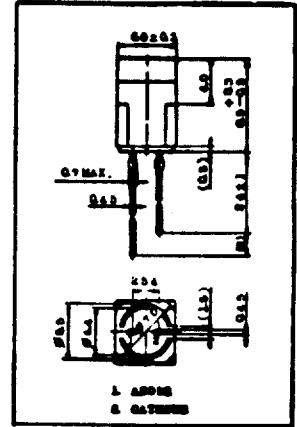

WAMCO, INC.

11555-A Coley River Circle / Fountain Valley, Calif. 92708-4272
 (714) 545-5560 / Telex 678-459 / FAX (714) 545-6093

WAMCO / OSHINO LARGE SQUARE & RECTANGULAR

LED LIGHT BARS

6 x 6 MM SQUARE LIGHT BAR

- OLR 250 (RED)
- OLG 250 (GREEN)
- OLY 250 (YELLOW)
- OLO 250 (ORANGE)

11 x 5 MM RECTANGULAR LIGHT BAR

- OLR 251 (RED)
- OLG 251 (GREEN)
- OLY 251 (YELLOW)
- OLO 251 (ORANGE)

11 x 6.5 MM RECTANGULAR LIGHT BAR

- OLR 253 (RED)
- OLG 253 (GREEN)
- OLY 253 (YELLOW)
- OLO 253 (ORANGE)

7 x 9 mm RECTANGULAR LIGHT BAR

- OLR 257 (RED)
- OLG 257 (GREEN)
- OLY 257 (YELLOW)
- OLO 257 (ORANGE)

7 x 15 mm RECTANGULAR LIGHT BAR

- OLR 258 (RED)
- OLG 258 (GREEN)
- OLY 258 (YELLOW)
- OLO 258 (ORANGE)

7 x 19 mm RECTANGULAR LIGHT BAR

- OLR 259 (RED)
- OLG 259 (GREEN)
- OLY 259 (YELLOW)
- OLO 259 (ORANGE)

PLEASE CONTACT WAMCO FOR MORE DETAILED SPECIFICATION SHEETS.