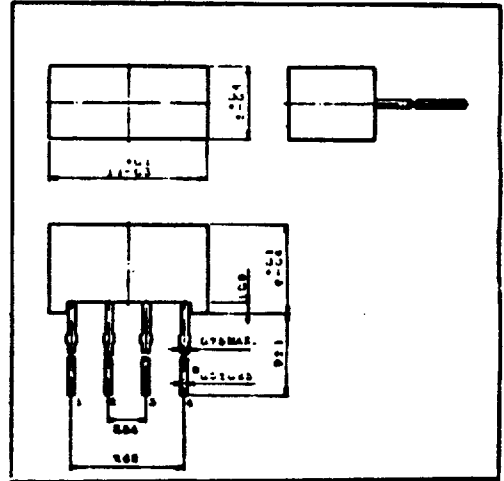

- OLR 250 (RED)
- OLG 250 (GREEN)
- OLY 250 (YELLOW)
- OLO 250 (ORANGE)

11 x 5 MM RECTANGULAR LIGHT BAR

- OLR 251 (RED)
- OLG 251 (GREEN)
- OLY 251 (YELLOW)
- OLO 251 (ORANGE)

11 x 6.5 MM RECTANGULAR LIGHT BAR

- OLR 258 (RED)
- OLG 258 (GREEN)
- OLY 258 (YELLOW)
- OLO 258 (ORANGE)

7 x 19 mm RECTANGULAR LIGHT BAR

- OLR 259 (RED)
- OLG 259 (GREEN)
- OLY 259 (YELLOW)
- OLO 259 (ORANGE)

PLEASE CONTACT WAMCO FOR MORE DETAILED SPECIFICATION SHEETS.