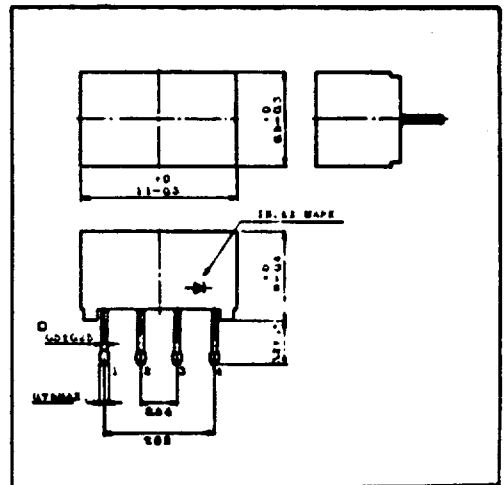

- OLR 250 (RED)
- OLG 250 (GREEN)
- OLY 250 (YELLOW)
- OLO 250 (ORANGE)

11 x 5 MM RECTANGULAR LIGHT BAR

- OLR 251 (RED)
- OLG 251 (GREEN)
- OLY 251 (YELLOW)
- OLO 251 (ORANGE)

11 x 6.5 MM RECTANGULAR LIGHT BAR

- OLR 253 (RED)
- OLG 253 (GREEN)
- OLY 253 (YELLOW)
- OLO 253 (ORANGE)

7 x 9 mm RECTANGULAR LIGHT BAR

- OLR 257 (RED)
- OLG 257 (GREEN)
- OLY 257 (YELLOW)
- OLO 257 (ORANGE)

7 x 15 mm RECTANGULAR LIGHT BAR

- OLR 258 (RED)
- OLG 258 (GREEN)
- OLY 258 (YELLOW)
- OLO 258 (ORANGE)

7 x 19 mm RECTANGULAR LIGHT BAR

- OLR 259 (RED)
- OLG 259 (GREEN)
- OLY 259 (YELLOW)
- OLO 259 (ORANGE)

PLEASE CONTACT WAMCO FOR MORE DETAILED SPECIFICATION SHEETS.