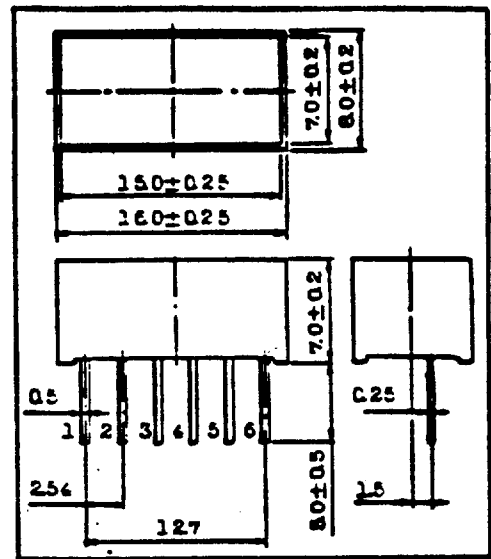

- OLR 250 (RED)
- OLG 250 (GREEN)
- OLY 250 (YELLOW)
- OLO 250 (ORANGE)

11 x 5 MM RECTANGULAR LIGHT BAR

- OLR 251 (RED)
- OLG 251 (GREEN)
- OLY 251 (YELLOW)
- OLO 251 (ORANGE)

11 x 6.5 MM RECTANGULAR LIGHT BAR

- OLR 253 (RED)
- OLG 253 (GREEN)
- OLY 253 (YELLOW)
- OLO 253 (ORANGE)

7 x 9 mm RECTANGULAR LIGHT BAR

- OLR 257 (RED)
- OLG 257 (GREEN)
- OLY 257 (YELLOW)
- OLO 257 (ORANGE)

7 x 15 mm RECTANGULAR LIGHT BAR

- OLR 258 (RED)
- OLG 258 (GREEN)
- OLY 258 (YELLOW)
- OLO 258 (ORANGE)

7 x 19 mm RECTANGULAR LIGHT BAR

- OLR 259 (RED)
- OLG 259 (GREEN)
- OLY 259 (YELLOW)
- OLO 259 (ORANGE)

PLEASE CONTACT WAMCO FOR MORE DETAILED SPECIFICATION SHEETS.