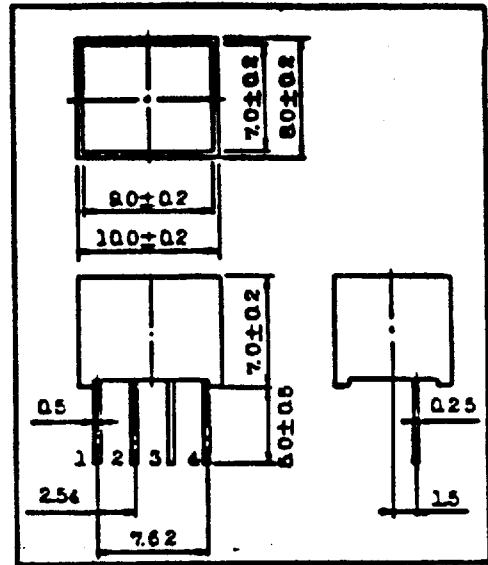

- OLR 250 (RED)
- OLG 250 (GREEN)
- OLY 250 (YELLOW)
- OLO 250 (ORANGE)

11 x 5 MM RECTANGULAR LIGHT BAR

- OLR 251 (RED)
- OLG 251 (GREEN)
- OLY 251 (YELLOW)
- OLO 251 (ORANGE)

11 x 6.5 MM RECTANGULAR LIGHT BAR

- OLR 253 (RED)
- OLG 253 (GREEN)
- OLY 253 (YELLOW)
- OLO 253 (ORANGE)

7 x 9 mm RECTANGULAR LIGHT BAR

- OLR 257 (RED)
- OLG 257 (GREEN)
- OLY 257 (YELLOW)
- OLO 257 (ORANGE)

7 x 15 mm RECTANGULAR LIGHT BAR

- OLR 258 (RED)
- OLG 258 (GREEN)
- OLY 258 (YELLOW)
- OLO 258 (ORANGE)

7 x 19 mm RECTANGULAR LIGHT BAR

- OLR 259 (RED)
- OLG 259 (GREEN)
- OLY 259 (YELLOW)
- OLO 259 (ORANGE)

PLEASE CONTACT WAMCO FOR MORE DETAILED SPECIFICATION SHEETS.