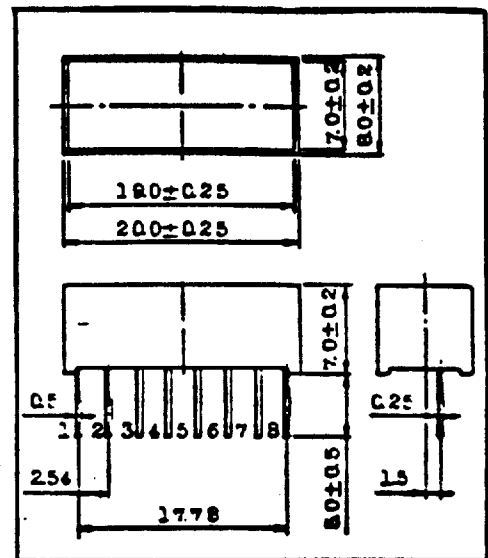

- OLR 250 (RED)
- OLG 250 (GREEN)
- OLY 250 (YELLOW)
- OLO 250 (ORANGE)

11 x 5 MM RECTANGULAR LIGHT BAR

- OLR 251 (RED)
- OLG 251 (GREEN)
- OLY 251 (YELLOW)
- OLO 251 (ORANGE)

11 x 6.5 MM RECTANGULAR LIGHT BAR

- OLR 253 (RED)
- OLG 253 (GREEN)
- OLY 253 (YELLOW)
- OLO 253 (ORANGE)

7 x 9 mm RECTANGULAR LIGHT BAR

- OLR 257 (RED)
- OLG 257 (GREEN)
- OLY 257 (YELLOW)
- OLO 257 (ORANGE)

7 x 15 mm RECTANGULAR LIGHT BAR

- OLR 258 (RED)
- OLG 258 (GREEN)
- OLY 258 (YELLOW)
- OLO 258 (ORANGE)

7 x 19 mm RECTANGULAR LIGHT BAR

- OLR 259 (RED)
- OLG 259 (GREEN)
- OLY 259 (YELLOW)
- OLO 259 (ORANGE)

PLEASE CONTACT WAMCO FOR MORE DETAILED SPECIFICATION SHEETS.